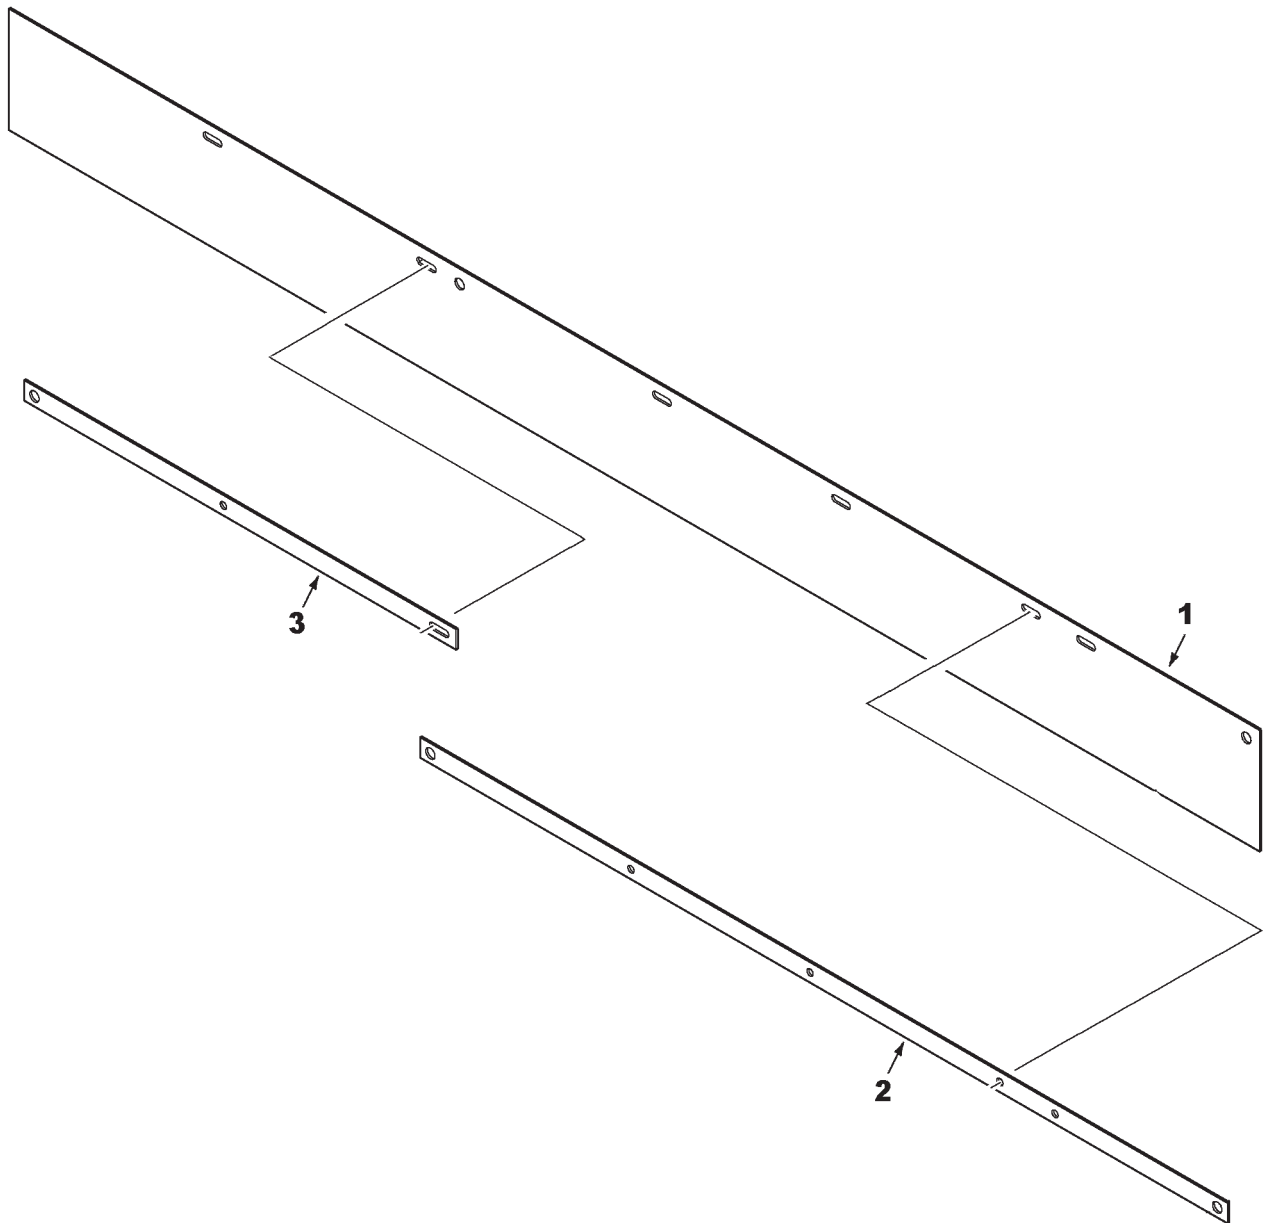

HEADERS
RUBBER CURTAIN PACKAGE
FLEX & RIGID
8000 & 7000