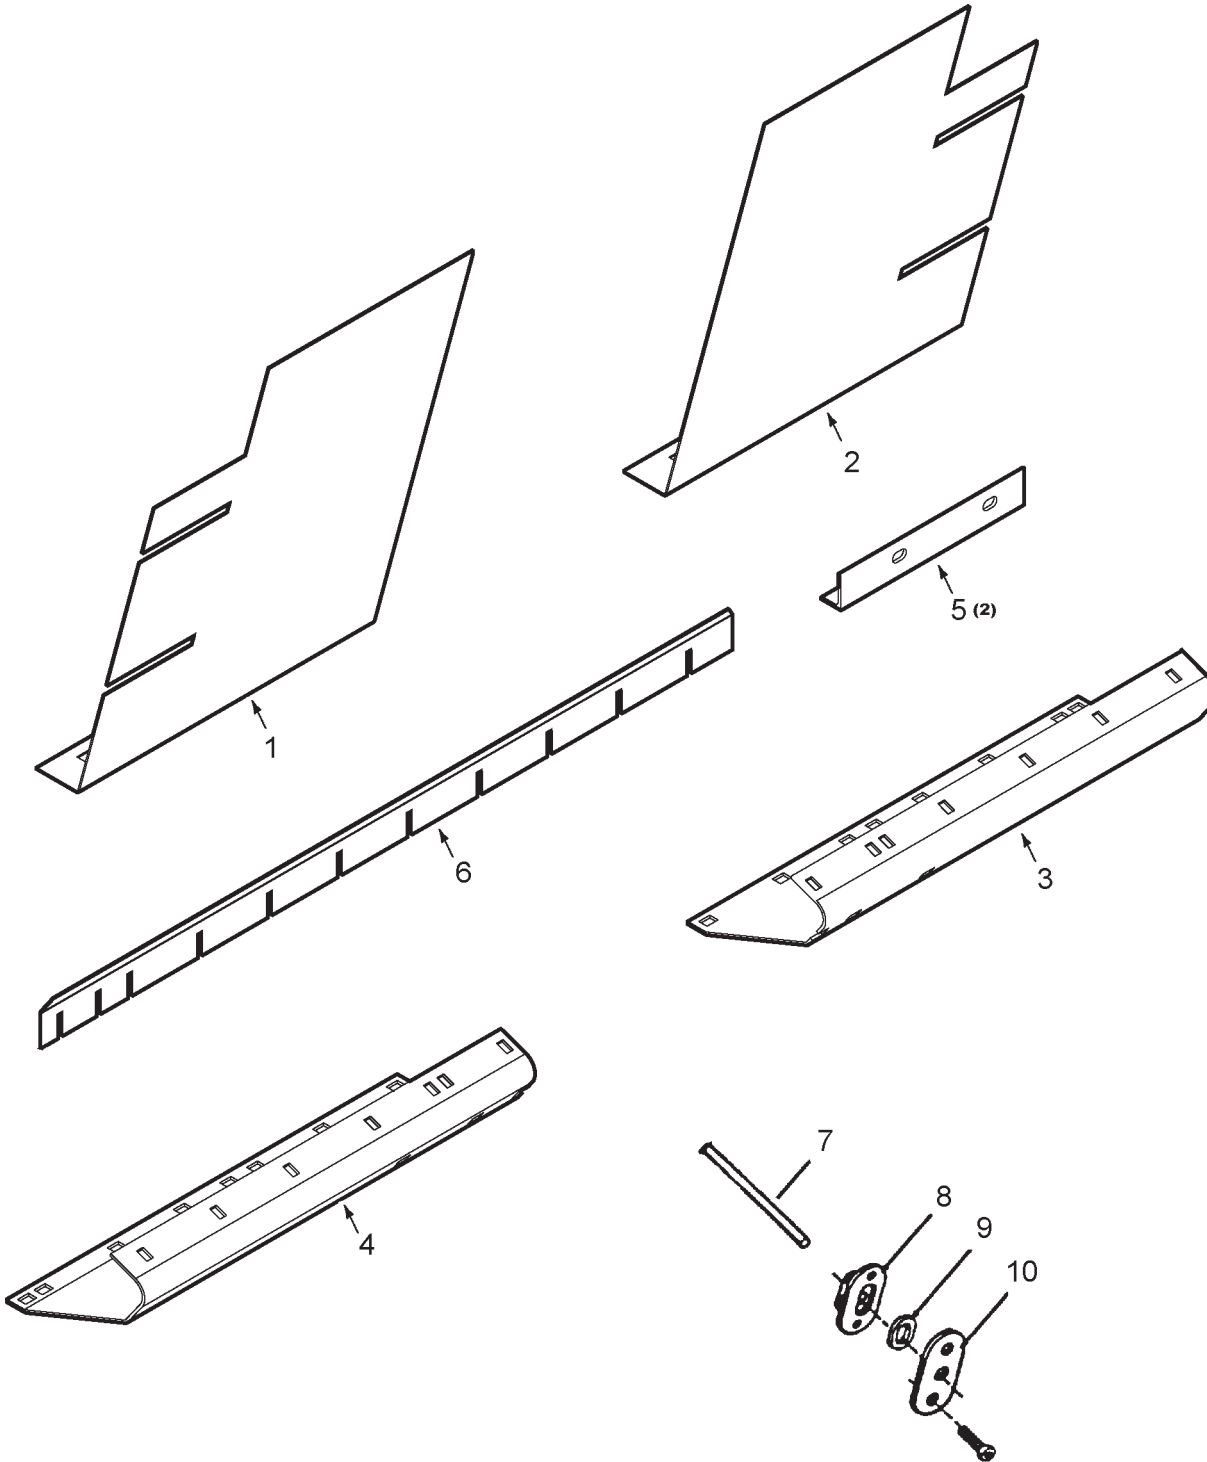

7000 & 8000 GRAIN HEADERS
MOUNTING KITS (RIGID & FLEX)

HEADER ADAPTOR PACKAGE
HEADERS EFFECTIVE S/N HP84101
9790 COMBINE

**7000 & 8000 GRAIN HEADERS
MOUNTING KITS (RIGID & FLEX)**

145

**HEADER ADAPTOR PACKAGE
HEADERS EFFECTIVE S/N HP84101
9790 COMBINE**

ITEM	NUMBER	QTY	DESCRIPTION
1	71407238	1	FILLER PANEL, HOUSING (LH)
2	71407239	1	FILLER PANEL, HOUSING (RH)
3	71390650	1	WEAR PLATE (RH)
4	71390649	1	WEAR PLATE (LH)
5	71390959	2	ANGLE, EXTENSION REAR
6	71390642	1	STRIP SEAL, FDR HOUSING
7	71373376	4	FINGER
	70913160	4	NUT, 3/4-10
8	71320326	4	SUPPORT, FINGER GUIDE
9	71320323	4	GUIDE, FINGER
10	71320327	4	COVER, FINGER HOLE
	-----	--	HARDWARE (SEE BELOW, NOT ILLUSTRATED)
	7700461	4	BOLT, RD HD SQ NK, 5/16-18 X 3/4
	70918265	4	WASHER, 5/16
	70931277	4	LOCKNUT, HEX FLNG SER, 5/16-18
	70931317	6	BOLT, RD HD SQ NK, 1/4-20 X 3/4
	70931209	6	LOCKNUT, HEX FLNG SER, 1/4-20
	71335690	18	SCREW, TORX 5/16 X 3/4
-	71406175	AR	KIT, ADAPTER PACKAGE (FOR 9790 COMBINE) (ORDER THRU DEALER CENTRAL)

NOTE: REFERENCE THIS KIT WHEN CONVERTING
GRAIN HEADER FROM 9690 COMBINE TO
9790 COMBINE

GGH0089
PR: t05b03i51b0003