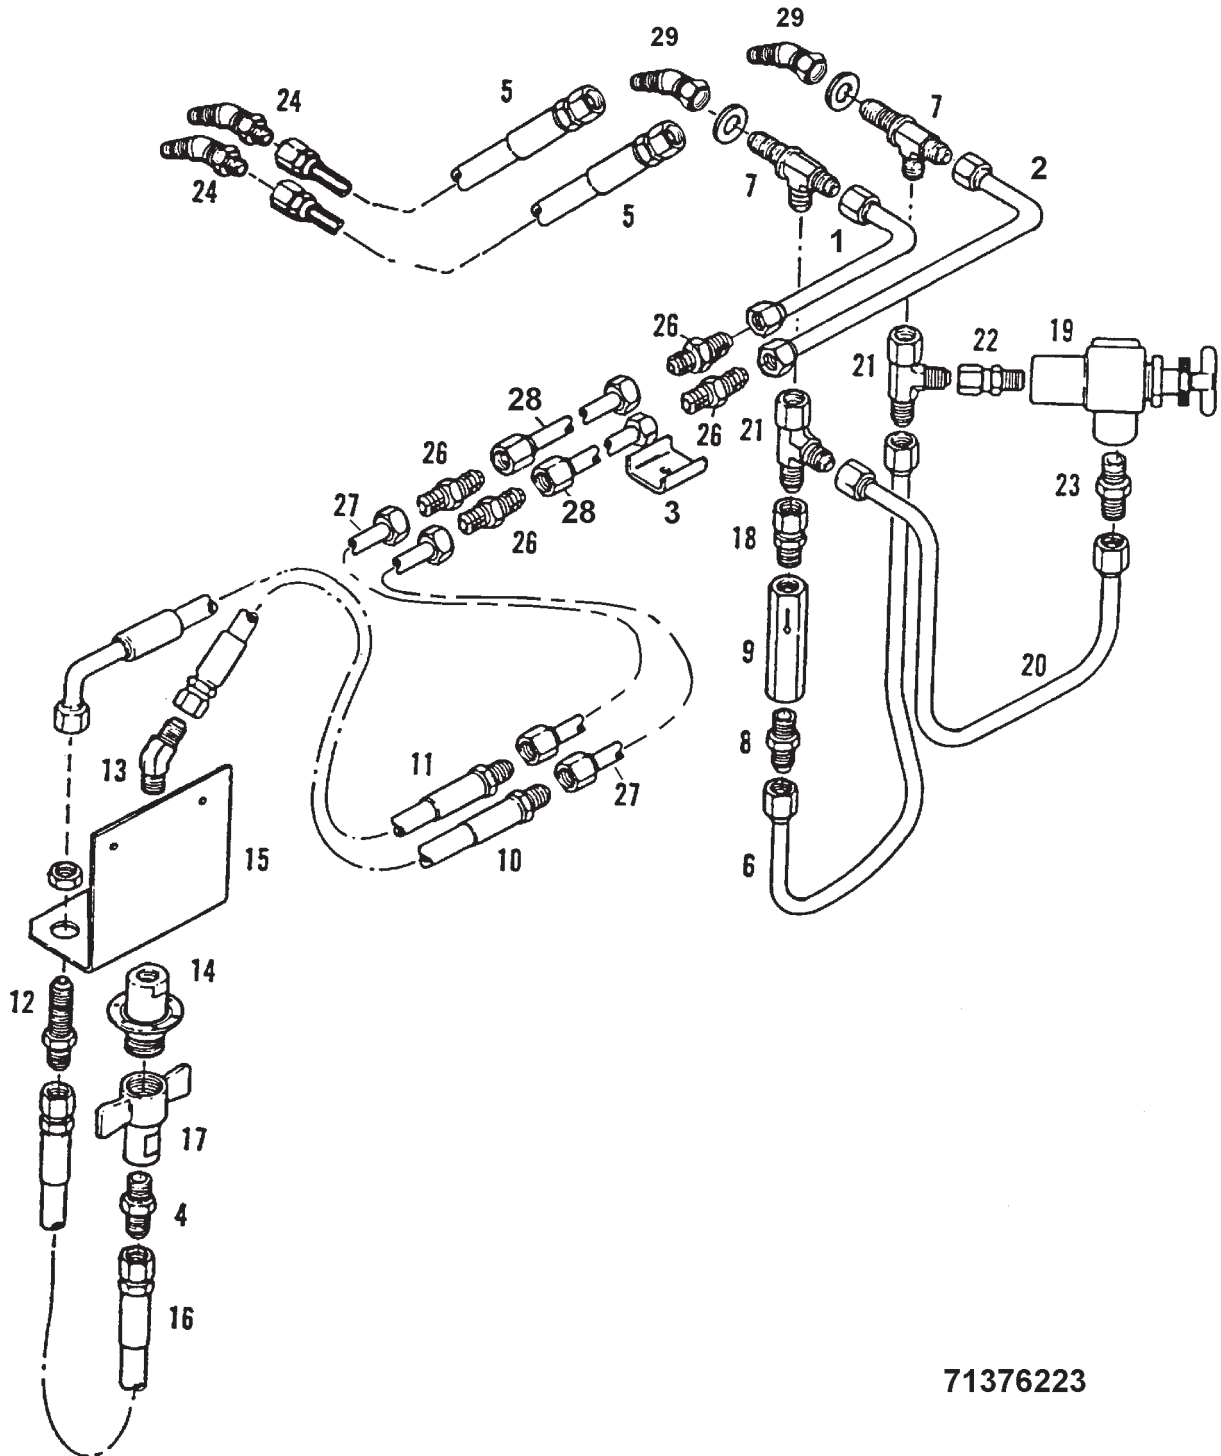

7000 & 8000 GRAIN HEADERS
HYDRAULICS

HYDRO REEL DRIVE
LINES & FITTINGS
FLEX & RIGID
8000 & 7000

71376223

**7000 & 8000 GRAIN HEADERS
HYDRAULICS**

117

**HYDRO REEL DRIVE
LINES & FITTINGS
FLEX & RIGID
8000 & 7000**

ITEM	NUMBER	QTY	DESCRIPTION
1	71376198	1	TUBE ASY., RETURN (18')
	71376199	1	TUBE ASY., RETURN (20')
	71370574	1	TUBE ASY., RETURN (25 & 30')
2	71376194	1	TUBE ASY., PRESSURE (18')
	71376195	1	TUBE ASY., PRESSURE (20')
	71370573	1	TUBE ASY., PRESSURE (25' & 30')
3	71359026	AR	CLAMP, TUBE
	70931792	AR	BOLT, 1/4-20 X 1-1/2
	70931209	AR	NUT, FLANGED 1/4NC
	70922837	AR	CAPSCREW 1/4 X 1-1/2 (18', 20')
4	70919472	1	CONNECTOR, STRAIGHT 1/2 NPT TO JIC
5	71358647	2	HOSE, REEL MOTOR
6	71358981	1	TUBE ASY.
7	70927247	2	TEE, BULKHEAD
	70918269	4	WASHER, 3/4 SAE
8	70919128	1	CONNECTOR
9	71358980	1	VALVE, CHECK
10	71358626	1	HOSE, PRESSURE
11	71358627	1	HOSE, RETURN
12	70927062	1	UNION, BULKHEAD
13	70921038	1	ELBOW 45 DEG
14	71365883	1	COUPLING, HYDRAULIC
	71365880	1	FLANGE, COUPLER
	70925160	6	RIVET, POP .188 X .527
15	71375789	1	PLATE, COUPLING
	70923341	2	CAPSCREW 1/4NC X 3/4
	70931209	2	NUT, FLANGED 1/4NC
16	71364835	1	HOSE, RETURN (70" LONG)
17	71358564	1	COUPLER, FEMALE
18	70937499	1	ADAPTER
19	71338550	1	VALVE, RELIEF, TORQUE LIMITER
	70923548	1	O-RING, STEM
	70921205	1	O-RING, BODY
20	71358984	1	TUBE, (W/TORQUE LIMITER)
21	70921298	2	TEE (W/TORQUE LIMITER)
22	70937499	1	CONNECTOR (W/TORQUE LIMITER)
23	70919128	1	CONNECTOR (W/TORQUE LIMITER)
24	70925943	2	CONNECTOR, HOSE TO MOTOR (INCL. O-RING)
	70921205	2	O-RING
26	70919066	AR	UNION
27	71380178	2	TUBE ASY., EXT., LH (2401MM) (18', 20', 25' & 30')
28	71380181	2	TUBE ASY., EXTENSION (722MM LONG)(25')
	71380179	2	TUBE ASY., EXTENSION (1484MM LONG)(30')
29	70925018	2	FITTING, SWIVEL, 45 DEG.
30	70925094	1	TIE, PLASTIC (NOT ILLUSTRATED))
-	71392029	AR	KIT, TORQUE LIMITER (INCL. ITEMS 19-23) (ORDER THRU DEALER CENTRAL)

71376223
PR: t04d21j36a0031