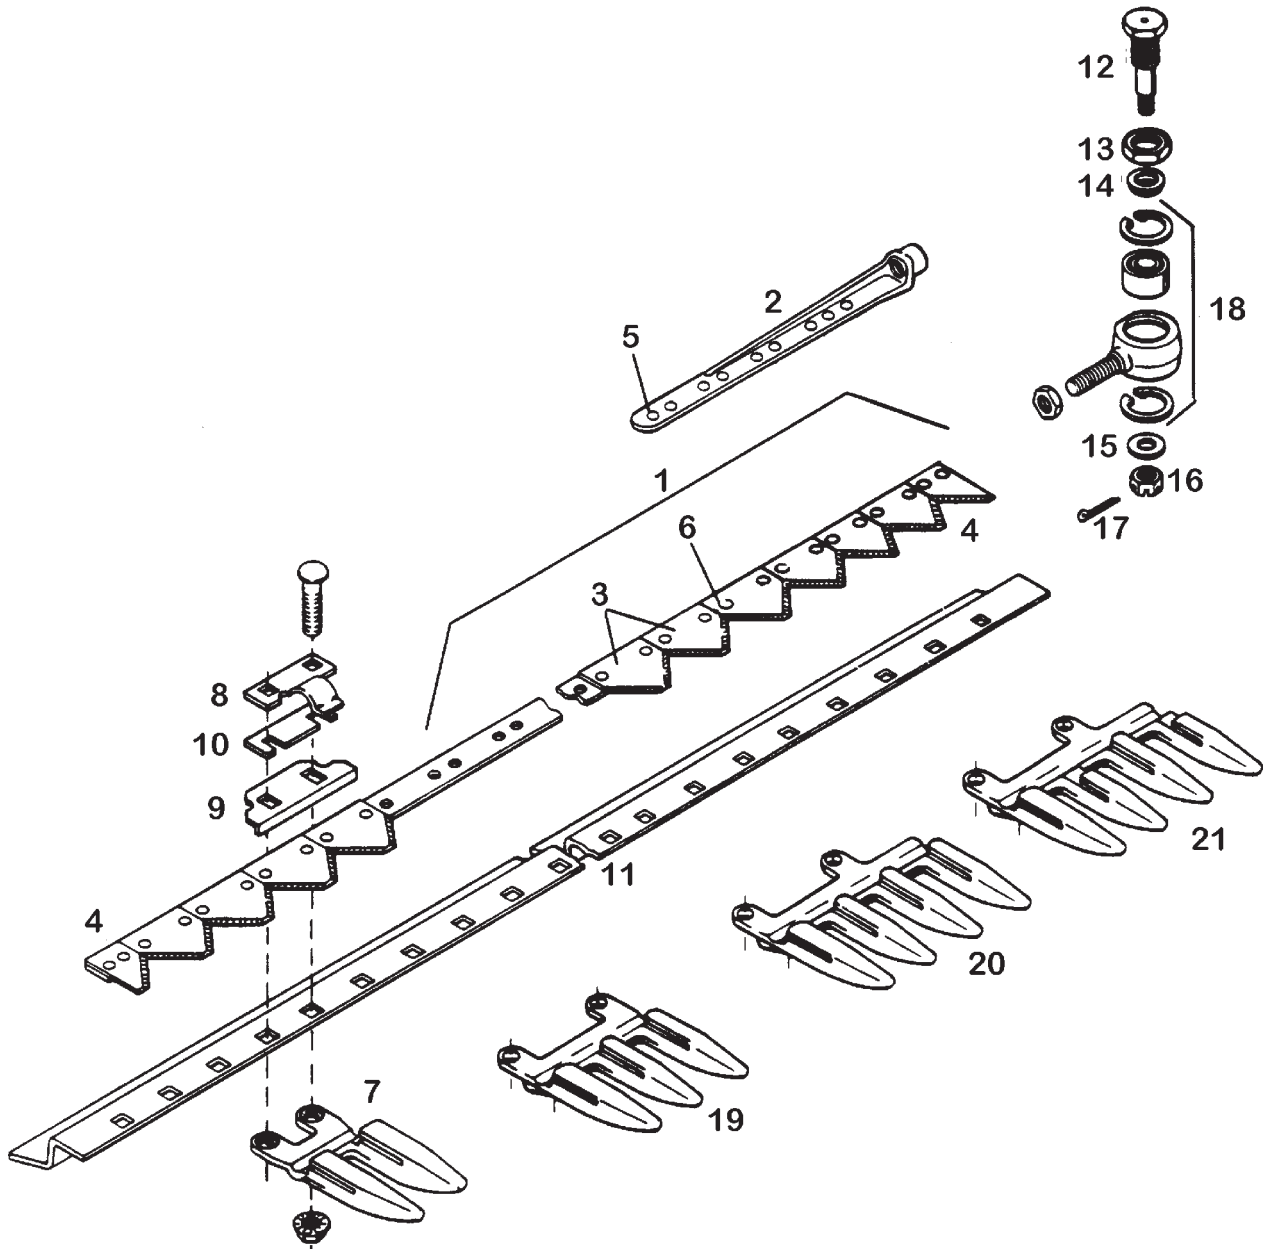

7000 & 8000 GRAIN HEADERS
CUTTER BAR

SICKLES & GUARDS
RIGID (7000)

71376203