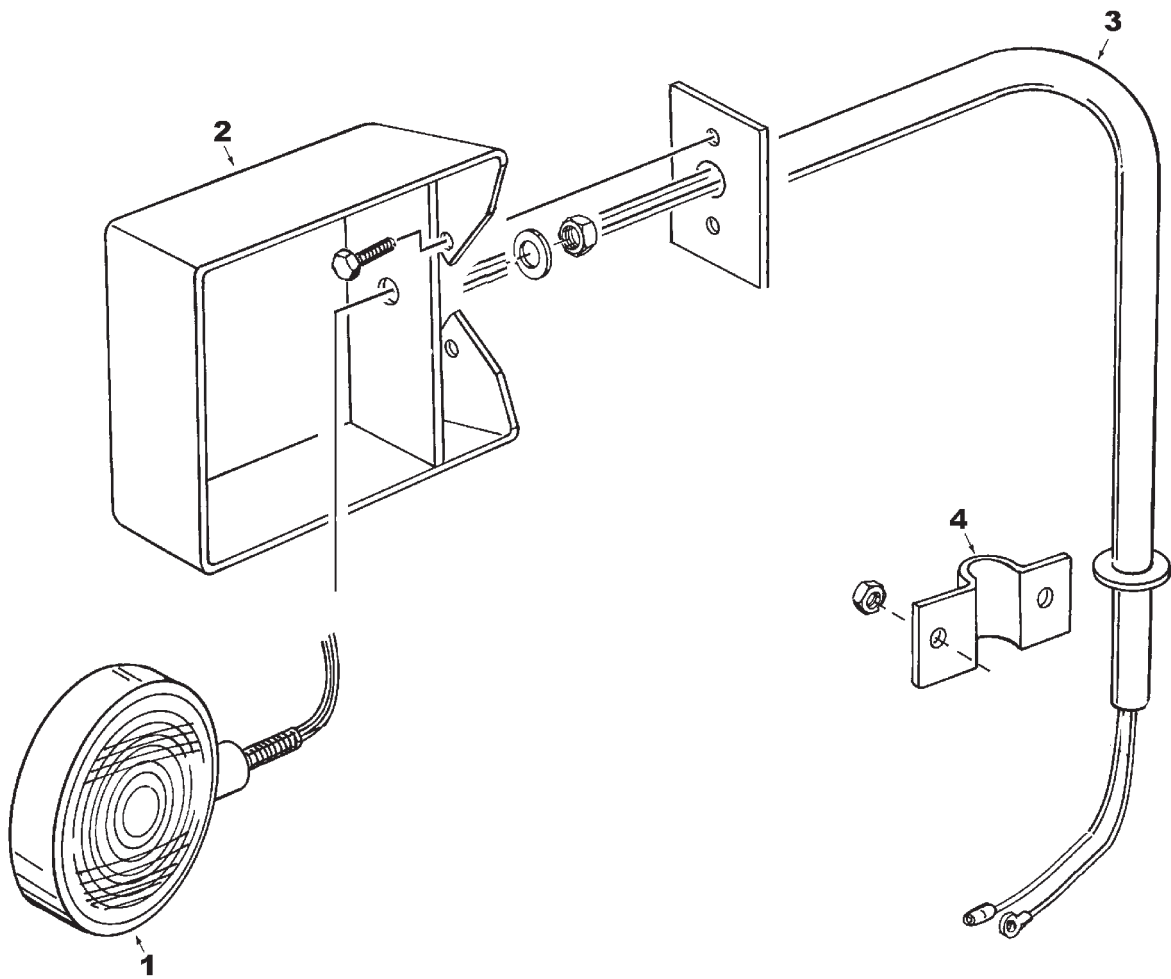

CLEARANCE LIGHTS
RIGID & FLEX (7000 & 8000)