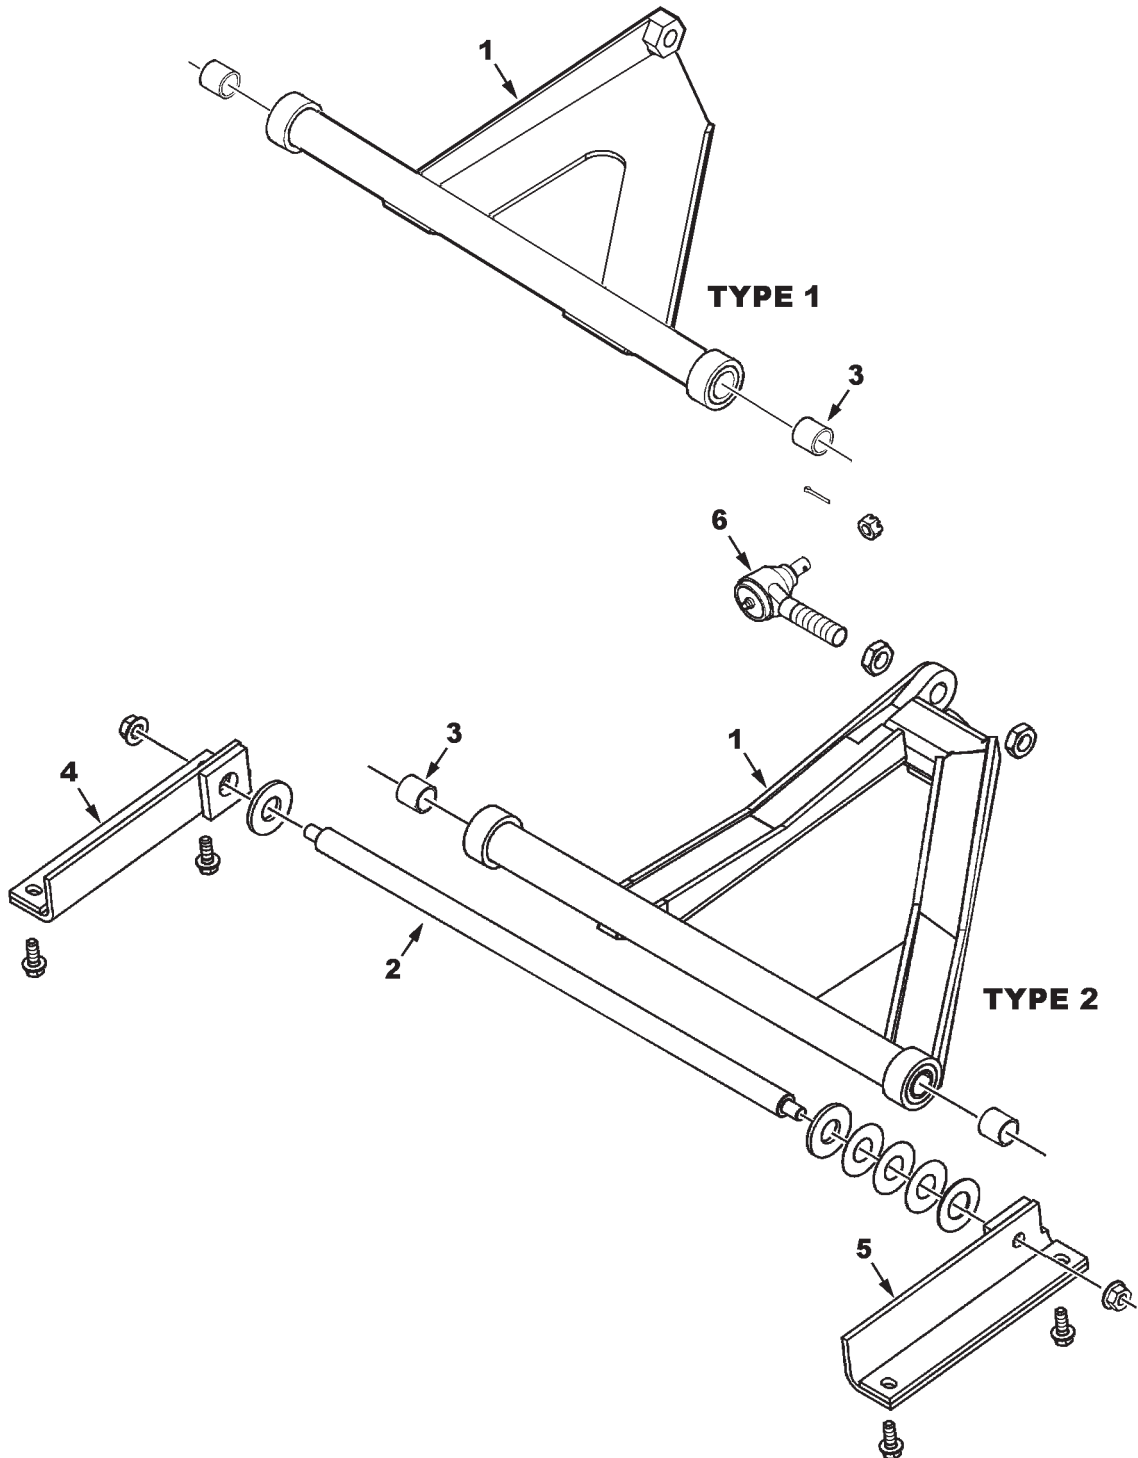

7000 & 8000 GRAIN HEADERS
HOUSING

STABILIZER
FLEX (8000)

GGH0087