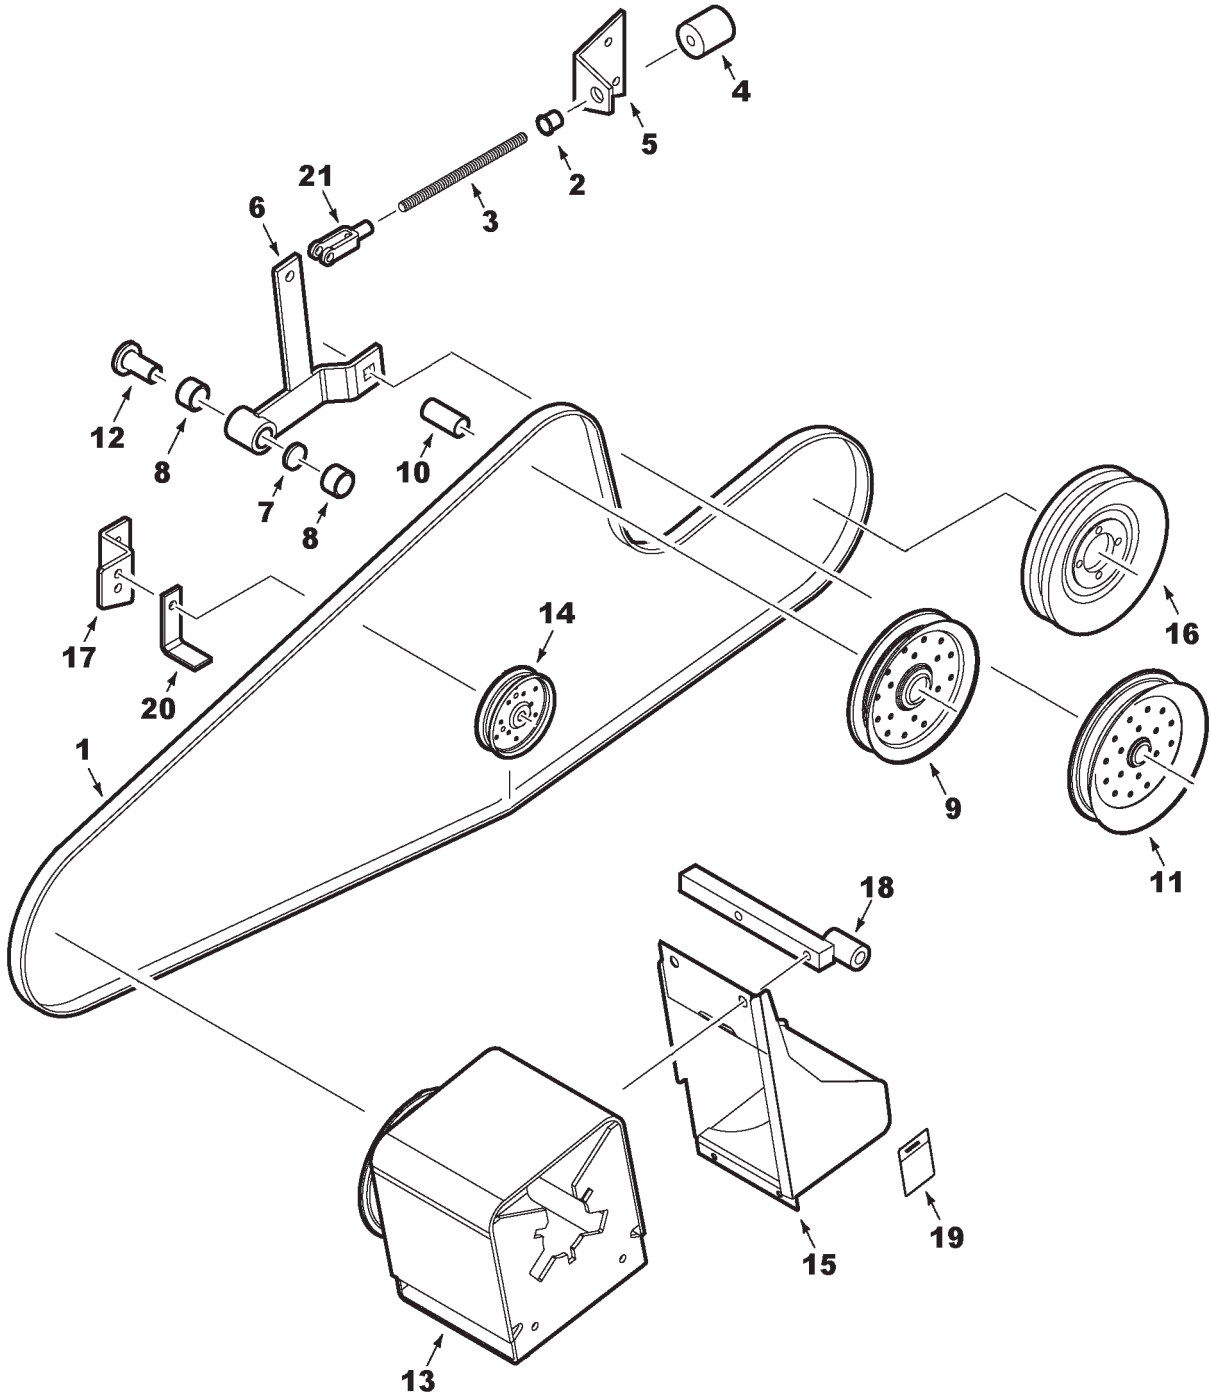

7000 & 8000 GRAIN HEADERS
DRIVES

GRAIN HEADER DRIVES
SICKLE DRIVE
RIGID (7000)

**7000 & 8000 GRAIN HEADERS
DRIVES**

55

**GRAIN HEADER DRIVES
SICKLE DRIVE
RIGID (7000)**

ITEM	NUMBER	QTY	DESCRIPTION
14	71127502	1	IDLER, V-GROOVE
	70921211	1	CAPSCREW 1/2 X 2-1/2
	70918431	4	WASHER, 1/2USS
	70931187	1	NUT, FLANGED 1/2NC
15	71368923	1	SHIELD ASY., WOBBLE BOX WEIGHT (25' & 30')
	70921333	2	CAPSCREW, 5/16 X 1.0
	70917372	2	NUT, 5/16
	70917356	2	WASHER, LOCK, 5/16
	71371580	1	SHEAVE (232MM O.D. = 9.13")
17	71375543	1	BRACKET, IDLER
	70931350	2	BOLT, RHSN 3/8 X 1
	70931211	2	NUT, SER. FLG. 3/8-16
18	71368906	1	BRACE WLMT. (25' & 30')
	70931812	1	BOLT, RHSN 1/2-13 X 3
	70931187	1	NUT 1/2-13 SER. FLG.
	70923701	1	CAPSCREW, 3/8 X 2
	70931211	2	NUT, 3/8-16 SER. FLG.
	70931363	2	BOLT, RDHD, 1/2 X 1.0
	70918431	2	WASHER, 1/2
	70931187	2	NUT, FLANGE, 1/2 - 13
19	72503345	1	DECAL, WARNING (25' & 30')
	72506771	1	DECAL, WARNING (25' & 30')(FRENCH)
20	71375101	1	GUIDE, BELT
21	70937465	1	YOKE 1/2"-13 THD.
	70929593	1	PIN, YOKE
	70918452	1	PIN, COTTER 3/32" X 1"

GGH0061
PR: t04d21j36a0012