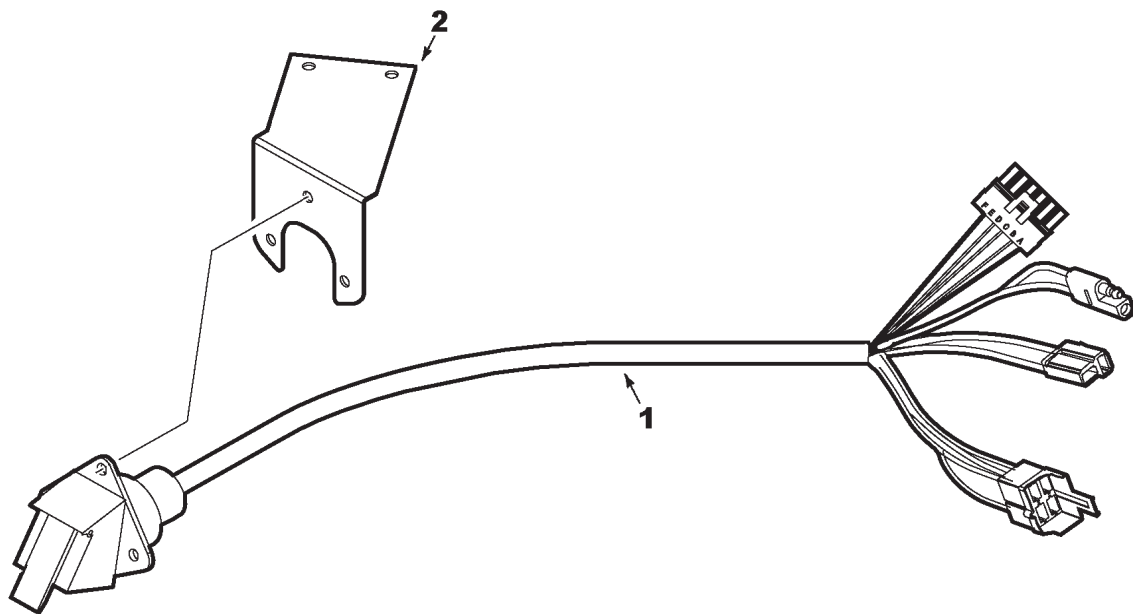

HARNESS ADAPTERS