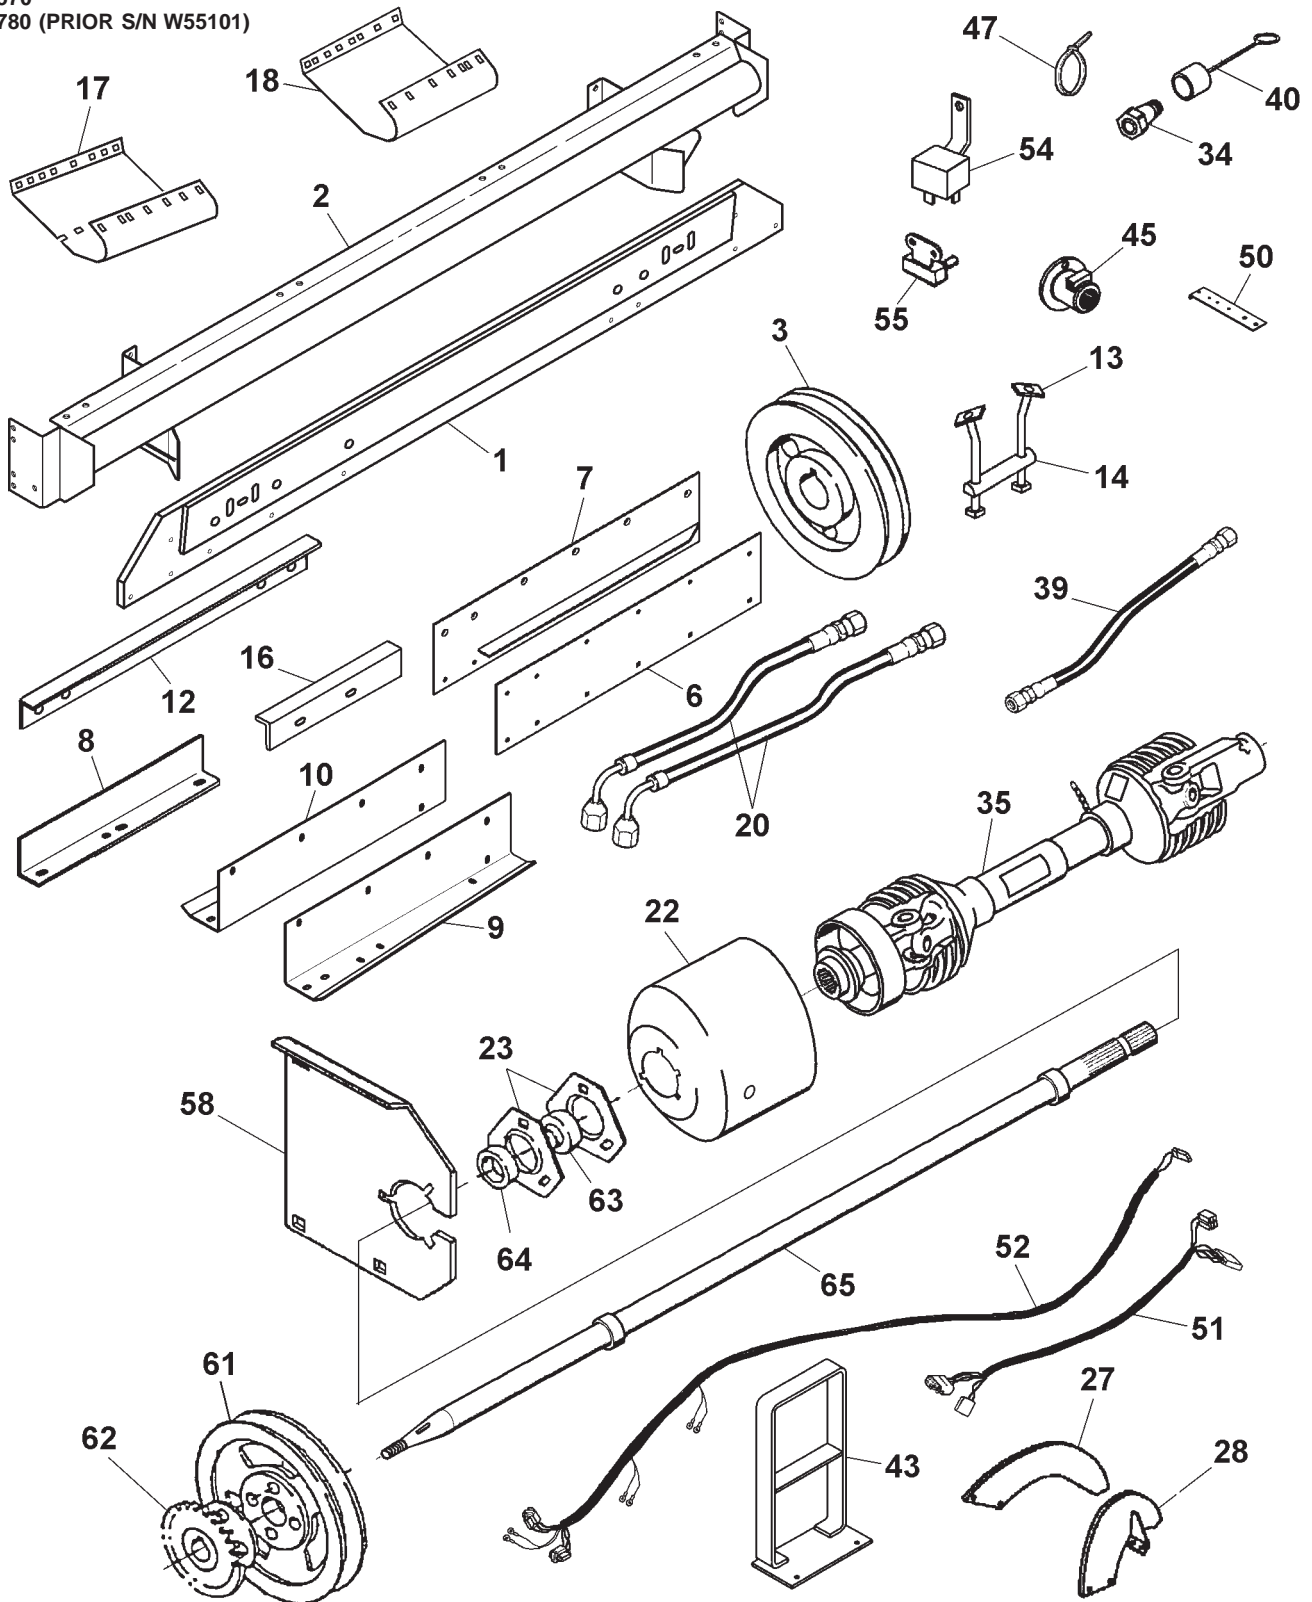

7000 & 8000 GRAIN HEADERS
MOUNTING KITS (RIGID & FLEX)

HEADER ADAPTOR PACKAGE
FOR HEADERS PRIOR S/N HM84101
8570
8780 (PRIOR S/N W55101)

**7000 & 8000 GRAIN HEADERS
MOUNTING KITS (RIGID & FLEX)**

137

**HEADER ADAPTOR PACKAGE
FOR HEADERS PRIOR S/N HM84101
8570
8780 (PRIOR S/N W55101)**

ITEM	NUMBER	QTY	DESCRIPTION
-	71377757	AR	KIT, (ORDER THRU DEALER CENTRAL)
1	71374149	1	LOWER FRAME WLMT.
2	71377852	1	HANGER WLMT., ADAPTOR
3	71377763	1	SHEAVE, WOBBLE BOX, (8.740" O.D.) (FLEX & RIGID)
6	71375353	1	POST WLMT., INNER, LH (LTM)
7	71375354	1	POST WLMT., INNER, RH (LTM)
8	71376070	2	ANGLE, RETARDER, REAR
9	71377290	1	FILLER, PANEL, RH FEED HOUSING
10	71377291	1	FILLER, PANEL, LH FEED HOUSING
12	71377299	2	ANGLE, FILLER ADJ.
13	2505410W1	4	TEE BOLT
14	2512590W2	2	PIVOT, TEE BOLT
16	71377296	2	ANGLE, EXT. FRONT RETARDER
17	71375785	1	RETARDER EXT., RH WEAR
18	71377293	1	RETARDER EXT., LH WEAR
20	72509073	2	HOSE ASY., REEL DR. 1/2 X 33
	70923717	2	CONNECTOR, HYD., 5/8 TUBE X 3/4 ORB
22	71354266	1	SHIELD, PTO SHAFT
23	71192243	3	BEARING, FLANGETTE
27	71377774G	1	FLIGHTING EXT., RH (7/4")
28	71377901G	1	FLIGHTING EXT., LH (7/4")
34	700703886	3	COUPLER, HYD., QUICK 3/4 ORB
35	71377868	1	SHAFT ASY., PTO DRIVE
39	71369199	1	HOSE ASY., 1/4 ID X 34.5 LG
	70934923	1	REDUCER, 1/4 TUBE X 3/4 O-RING
40	186218M91	3	CAP, DUST HYD. COUPLER
43	71377759	2	SHIELD WLMT., STEP
45	105447W91	1	COUPLER, FLANGED, PTO 1-1/4 HEX
47	70925094	20	TIE, PLASTIC 7.5"
50	71378109	1	BRACKET, SWITCH, RELAY MOUNT
51	71378110	1	HARNESS, ADAPTER EXT. LIGHTS
52	71378108	1	HARNESS, COMBINE REEL FORE/AFT
54	72160919	2	RELAY
55	70270902	1	BREAKER, CIRCUIT
58	71360772	1	SUPPORT, BEARING
61	71328453	1	SHEAVE, BELT (8.26" O.D.) (STD/FLEX)
	71358971	1	SHEAVE, BELT (7.68" O.D.) (CL-CUT/FLEX)
	71360877	1	SHEAVE, DRIVE SHAFT, (9.842" O.D.) (RIGID)
62	71314073	1	SPROCKET, HUB WLMT. 19T (FLEX)
63	K4037	1	BEARING (1-3/8" I.D.)
64	K3999	1	COLLAR
65	71378088	1	*SHAFT, (18 FT. HEADER) (SEE 71380133)
	71378087	1	*SHAFT, (20 FT. HEADER) (SEE 71380137)
	71378086	1	*SHAFT, (25 FT. HEADER) (SEE 71375582)
	71378085	1	*SHAFT, (30 FT. HEADER) (SEE 71375579)

*(ORDER THRU DEALER CENTRAL)

CONTINUED

71377757
PR: t04d21j36a0041