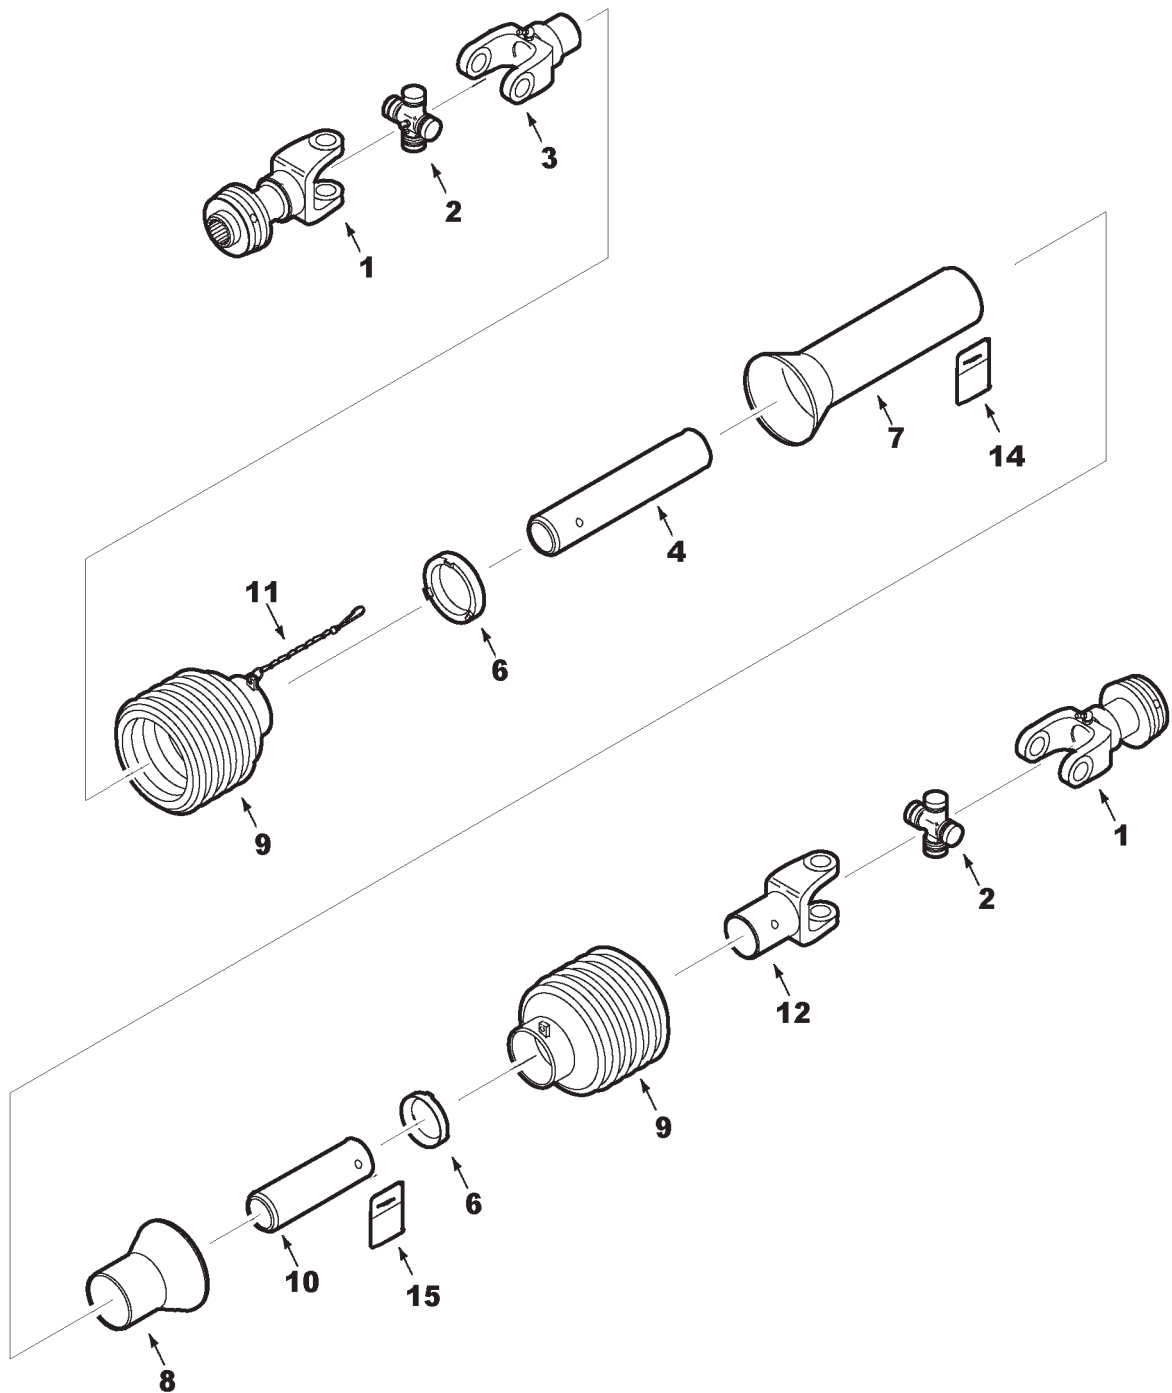

7000 & 8000 GRAIN HEADERS
LATERAL TILT

DRIVESHAFT-PTO
COMPONENTS
LTM & PTO
8000 & 7000

**7000 & 8000 GRAIN HEADERS
LATERAL TILT**

133

**DRIVESHAFT-PTO
COMPONENTS
LTM & PTO
8000 & 7000**

ITEM	NUMBER	QTY	DESCRIPTION
-	71371914	1	SHAFT, DRIVE, (PTO & LTM)
-	71377868	1	**SHAFT, DRIVE, (PTO W/FLANGED YOKE)
1	71374218	2	YOKE, INNER (WITH SLIDE COLLAR)
	71374220	AR	KIT, SLIDE COLLAR
112884W91		1	**YOKE W/FLANGE(71377868 SHAFT)(NOT ILL.
2	71358188	2	KIT, CROSS & BEARING
	1120697	AR	FITTING, LUBE
3	71359627	1	YOKE, INNER PROFILE
	71359163	1	PIN, SPRING, 10 X 65MM
4	71359162	1	TUBE, PROFILE, INNER PTO (600MM)(CUT 120MM OFF FOR LTM & PTO)
6	71359168	2	BEARING, RING
7	71359164	1	SHIELD, TUBE, OUTER (INCL. ITEM 14)(CUT 120MM OFF FOR LTM & PTO)
8	71359165	1	SHIELD, TUBE, INNER (CUT 120MM OFF FOR LTM & PTO)
9	71374219	2	SHIELD (7-RIB)(LATERAL TILT)
1077994M1		AR	SCREW
10	71359161	1	TUBE, PROFILE, OUTER PTO (595MM)(INCL. ITEM 15)(CUT 120MM OFF FOR LTM & PTO)
11	71382485	1	CHAIN, SAFETY
12	71359626	1	YOKE, OUTER PROFILE
	71359163	1	PIN, SPRING, 10 X 65MM
14	71359170	1	DECAL, DANGER
15	71359119	1	DECAL, DANGER
-			**DRIVE SHAFT FOR 71377757 KIT, (HEADER ADAPTER PACKAGE)

GGH0078
PR: t04d21j36a0039