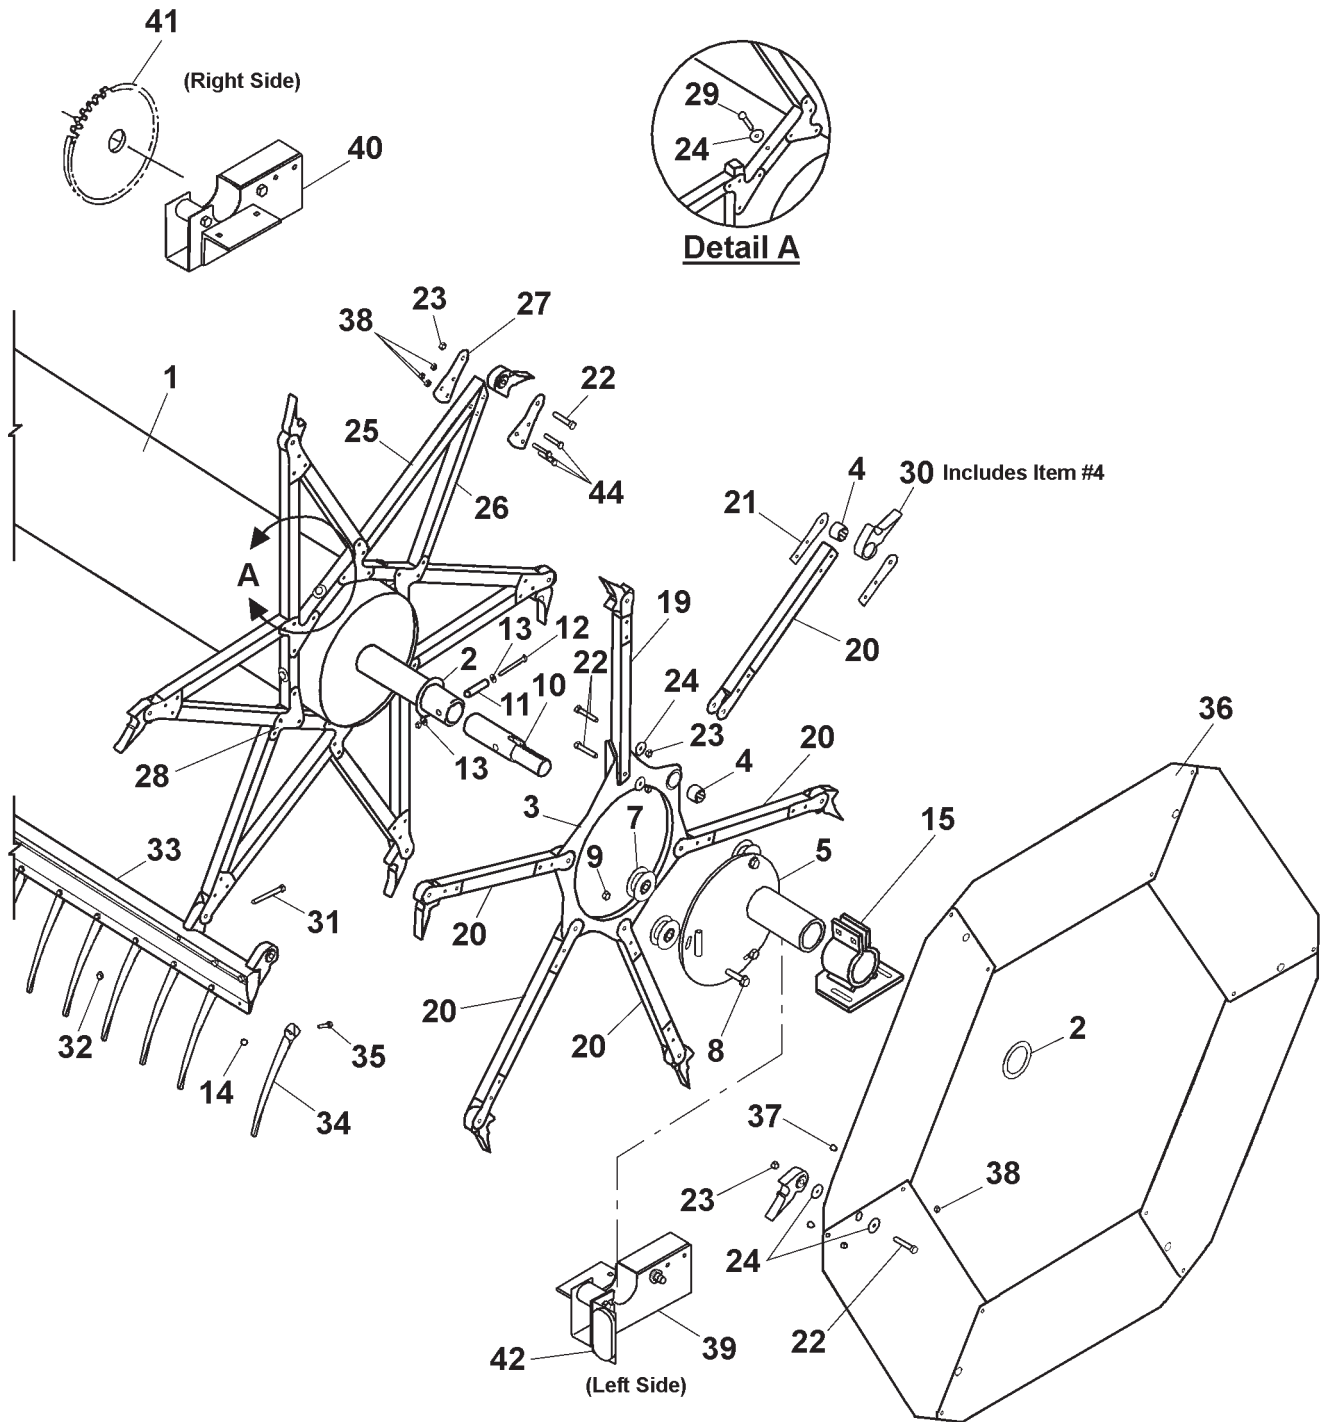

7000 & 8000 GRAIN HEADERS
REEL

PICKUP REEL (UHC U-11)
FLEX & RIGID
8000 & 7000

**7000 & 8000 GRAIN HEADERS
REEL**

85

**PICKUP REEL (UHC U-11)
FLEX & RIGID
8000 & 7000**

ITEM	NUMBER	QTY	DESCRIPTION
31	70923141	AR	CAPSCREW, 5/16-18 X 2-3/4
32	70923362	AR	NUT, CTR-LOCK, HEX, 5/16-18
33	71386633	6	BAT (18 FT.)
	71386634	6	BAT (20 FT.)
	71386635	6	BAT (25 FT.)
	71386636	6	BAT (30 FT.)
34	700714195	AR	PLASTIC TINE
35	70927401	AR	CAPSCREW, 1/4-20 X 1.00
36	1055913M1	12	SHIELD SECTION
37	373106X1	24	SCREW, TRUSS HD, 1/4-20 X .38
38	70928372	AR	NUT, 1/4-20 KEPS
39	71386646	1	MOUNTING BRACKET, (LH)
	71354277	2	ROLLER, MOUNTING BRACKET
	71354276	2	BUSHING, MOUNTING BRACKET ROLLER
	70923320	2	CAPSCREW, HEX, 1/2-13 X 3.00
	70931187	2	NUT, HEX, FLG., 1/2-13
	71386647	1	MOUNTING BRACKET, (RH)
40	71354277	2	ROLLER, MOUNTING BRACKET
	71354276	2	BUSHING, MOUNTING BRACKET ROLLER
	70923320	2	CAPSCREW, HEX, 1/2-13 X 3.00
	70931187	2	NUT, HEX, FLG., 1/2-13
41	71320310	1	SPROCKET ASY., (78T)
	11335	1	KEY, .31 X 1-1/2 SQ.
	70923306	1	SETSCREW, 1/2-13 X 1.00 SQ.HD.CUP PT
42	71386648	1	REFLECTOR ASY.
	71324207	1	LENS, REFLECTOR (AMBER)
	70918148	2	SCREW, #10-32 X 5/8
	70910533	2	WASHER, LOCK, #10
	70917415	2	NUT, 10-32
44	70922837	AR	CAPSCREW, 1/4-20 X 1-1/2
-	71392021	AR	*KIT, PICKUP REEL, (UHC U-11) (18')
-	71392022	AR	*KIT, PICKUP REEL, (UHC U-11) (20')
-	71392023	AR	*KIT, PICKUP REEL, (UHC U-11) (25')
-	71392024	AR	*KIT, PICKUP REEL, (UHC U-11) (30')

*(ORDER THRU DEALER CENTRAL)

71386649
PR: t04d21j36a0020