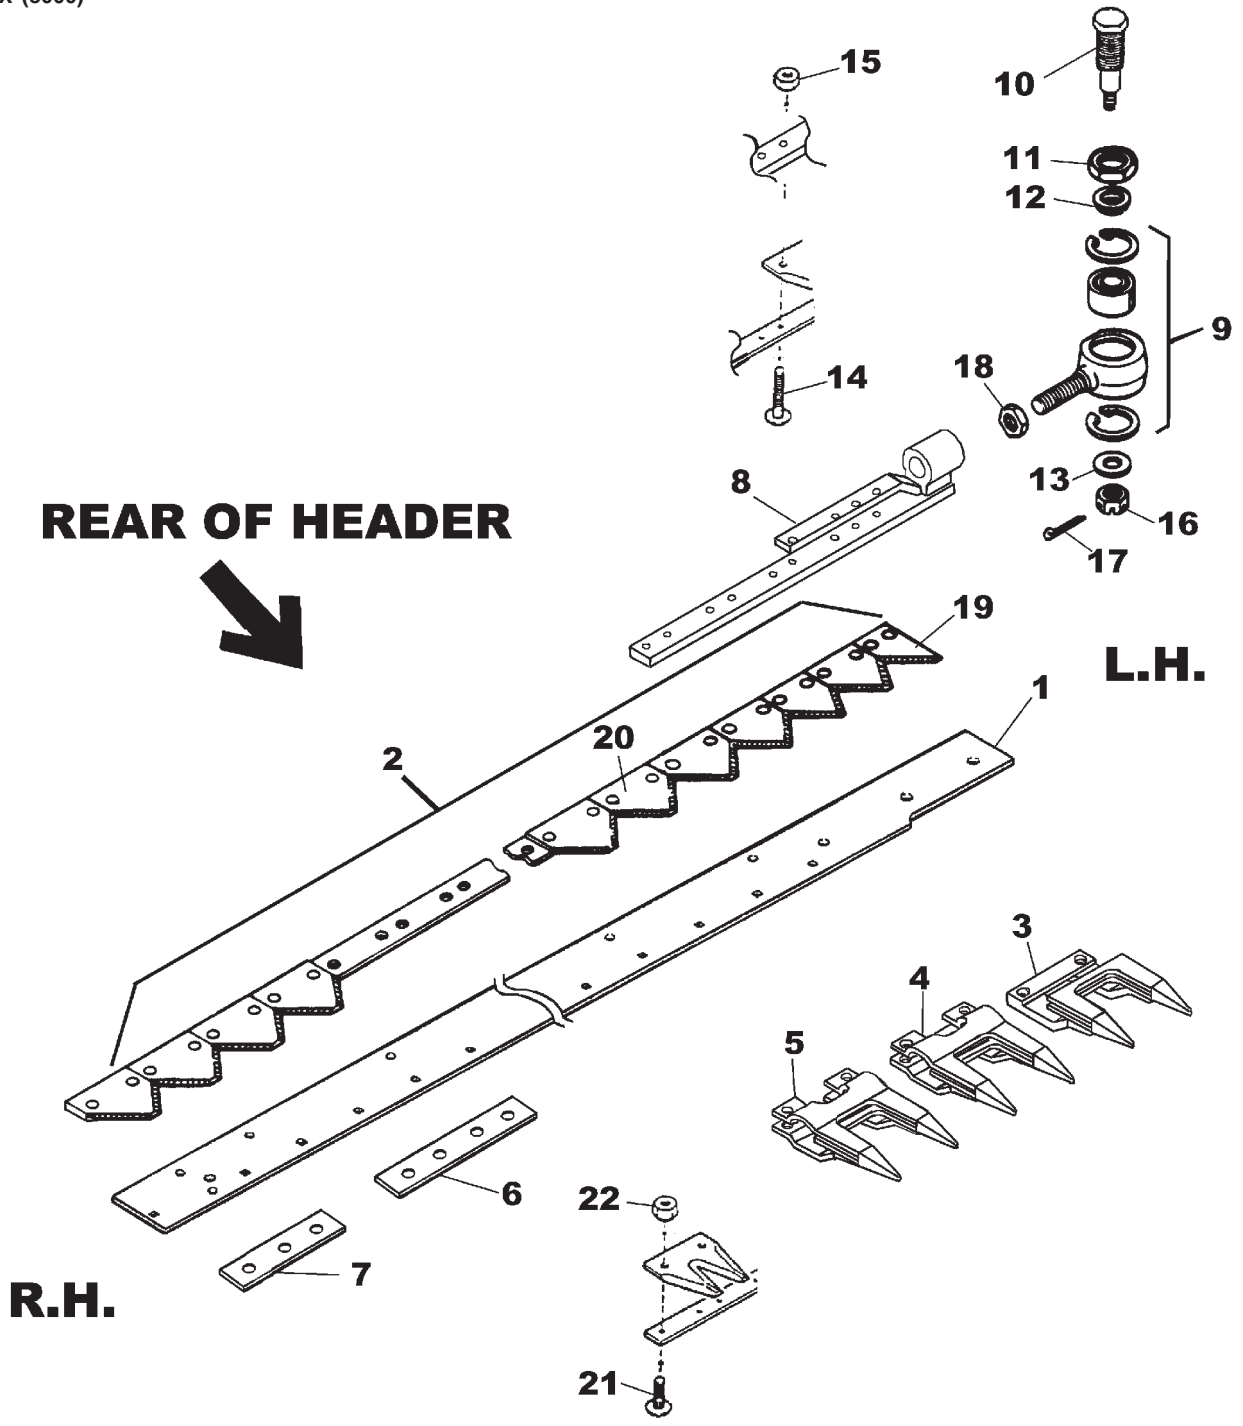

7000 & 8000 GRAIN HEADERS
CUTTER BAR

SICKLES & GUARDS
SCHUMACHER
20/25/30 FEET
FLEX (8000)

GGH0054