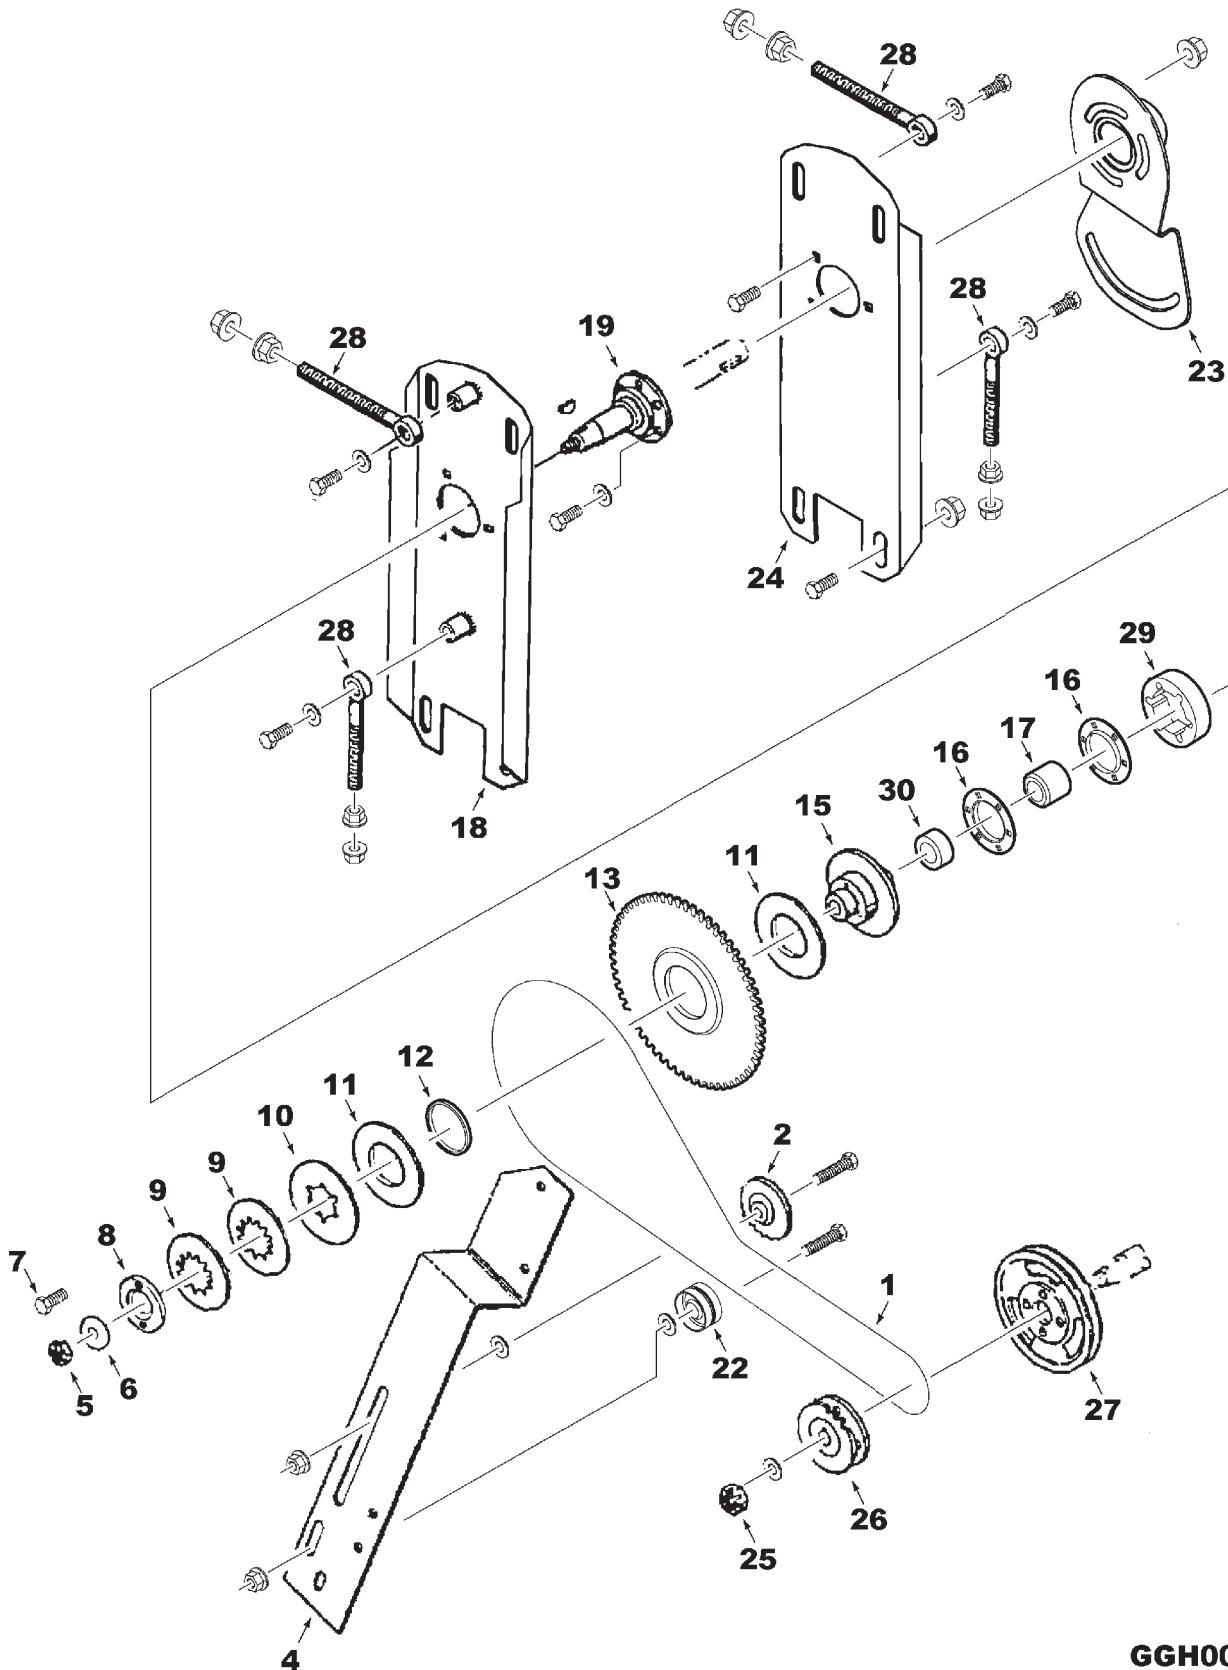

**7000 & 8000 GRAIN HEADERS
DRIVES**

55

**GRAIN HEADER DRIVES
SICKLE DRIVE
RIGID (7000)**

ITEM	NUMBER	QTY	DESCRIPTION
14	71127502	1	IDLER, V-GROOVE
	70921211	1	CAPSCREW 1/2 X 2-1/2
	70918431	4	WASHER, 1/2USS
	70931187	1	NUT, FLANGED 1/2NC
15	71368923	1	SHIELD ASY., WOBBLE BOX WEIGHT (25' & 30')
	70921333	2	CAPSCREW, 5/16 X 1.0
	70917372	2	NUT, 5/16
	70917356	2	WASHER, LOCK, 5/16
	71371580	1	SHEAVE (232MM O.D. = 9.13")
17	71375543	1	BRACKET, IDLER
	70931350	2	BOLT, RHSN 3/8 X 1
	70931211	2	NUT, SER. FLG. 3/8-16
18	71368906	1	BRACE WLMT. (25' & 30')
	70931812	1	BOLT, RHSN 1/2-13 X 3
	70931187	1	NUT 1/2-13 SER. FLG.
	70923701	1	CAPSCREW, 3/8 X 2
	70931211	2	NUT, 3/8-16 SER. FLG.
	70931363	2	BOLT, RDHD, 1/2 X 1.0
	70918431	2	WASHER, 1/2
	70931187	2	NUT, FLANGE, 1/2 - 13
19	72503345	1	DECAL, WARNING (25' & 30')
	72506771	1	DECAL, WARNING (25' & 30')(FRENCH)
20	71375101	1	GUIDE, BELT
21	70937465	1	YOKE 1/2"-13 THD.
	70929593	1	PIN, YOKE
	70918452	1	PIN, COTTER 3/32" X 1"

GGH0061
PR: t04d21j36a0012

7000 & 8000 GRAIN HEADERS
DRIVES

CONVEYOR DRIVE
FLEX & RIGID
8000 & 7000
PRIOR S/N HP84101