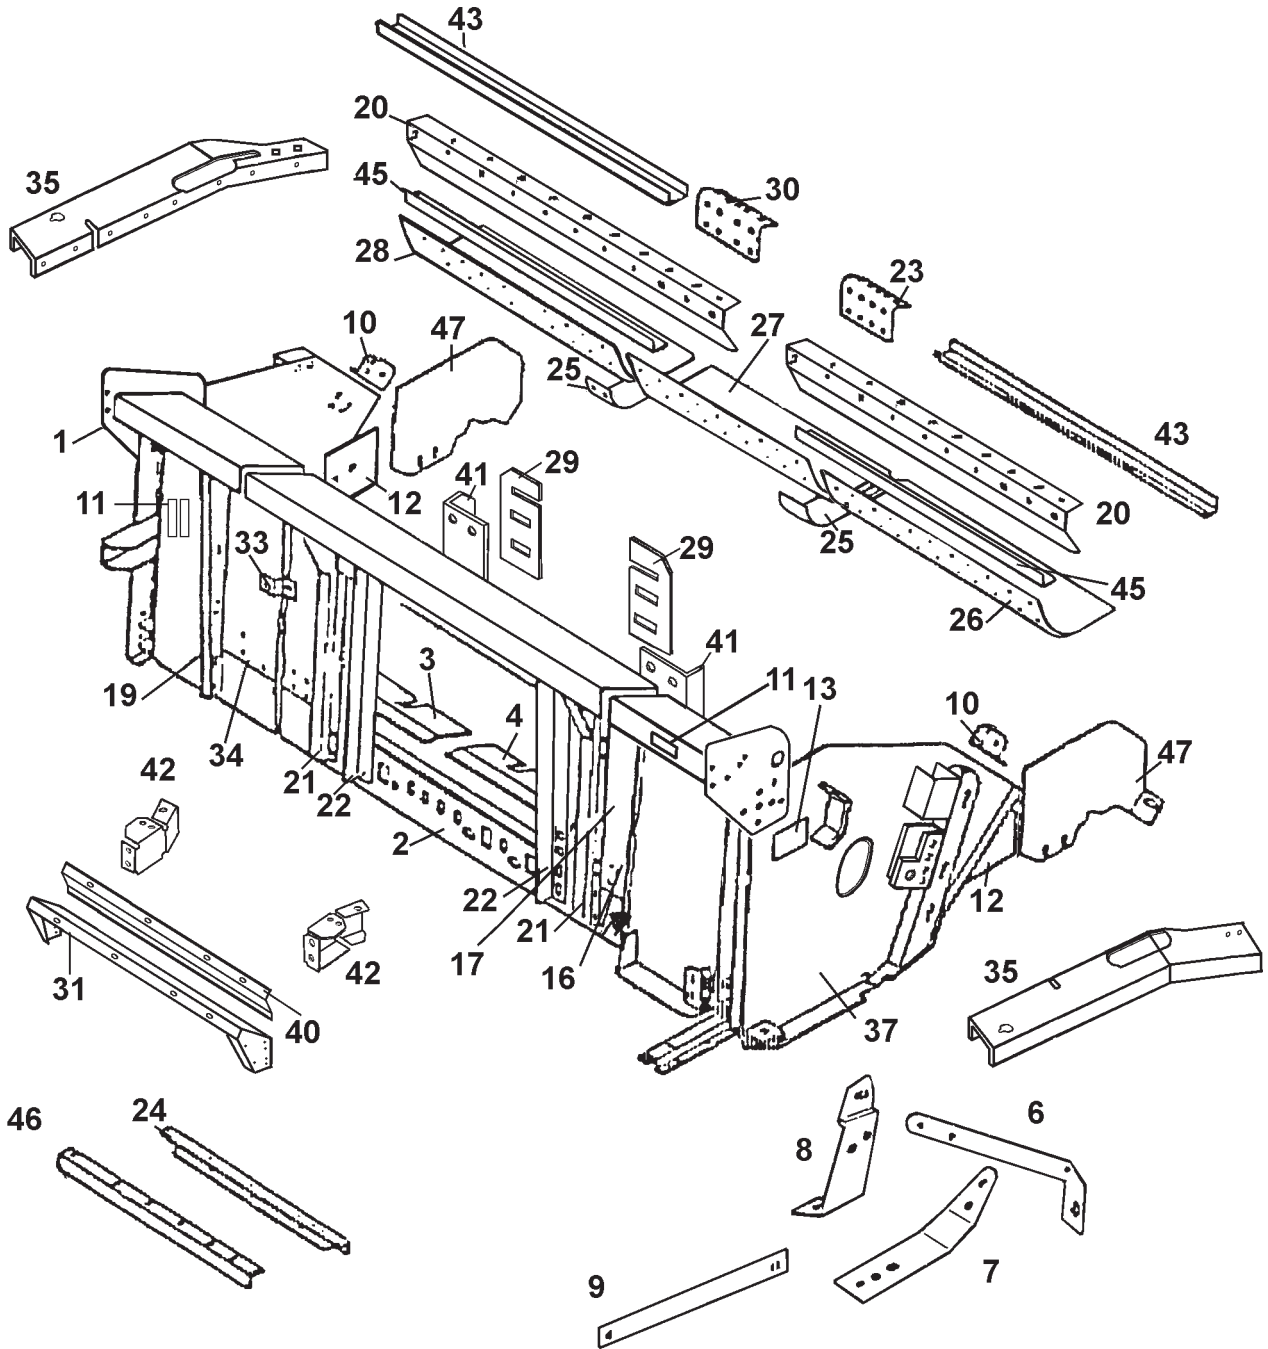

**7000 & 8000 GRAIN HEADERS
HOUSING**

11

**HOUSING
FLEX (8000)**

ITEM	NUMBER	QTY	DESCRIPTION
1	71375585	1	TRUSS ASY. (18')
	71375584	1	TRUSS ASY. (20')
	71377600	1	TRUSS ASY. (25')
	71377597	1	TRUSS ASY. (30')
	71378613	1	DECAL, HEADER
	71385088	1	CHART, LUBRICATION
	71385145	1	CHART, LUBRICATION (FRENCH)
	7701592	AR	CAPSCREW, 1/2 X 1.0
	70931187	AR	NUT, SER. FLG., 1/2
	70921966	AR	LOCKWASHER, 1/2
	70931211	AR	NUT, SER. FLG., 3/8
	70918268	AR	WASHER 5/8 SAE
	70924744	AR	CAPSCREW, 5/8 X 1-1/2
	70917373	AR	LOCKWASHER, 5/8
	70923320	AR	CAPSCREW, 1/2 X 3
	704031	AR	NUT, 1/2
	7703424	AR	CAPSCREW, 3/8 X 1.0 SER. FLG.
	70931809	AR	BOLT, 1/2 X 1-1/4 RHSN
	70934656	AR	CAPSCREW, 1/2 X 1-1/2 SER. FLG.
	70937658	AR	GROMMET, 7/8" I.D. X 1-5/8" O.D.
2	71376749	1	FRAME ASY., LOWER (18')
	71376744B	1	FRAME ASY., LOWER (20')
	71375396B	1	FRAME ASY., LOWER (25')
	71375732	1	FRAME ASY., LOWER (30')
3	71399926	1	STRIP SEAL, LH
4	71370457	1	**STRIP SEAL, RH
6	71374394	1	BRACE, SKID, RH
	70927075	3	BOLT, 5/16NC X 1
	70931277	3	NUT, FLANGED, 5/16NC
7	71360687	1	SKID, RH
	71373852	1	SKID, PLASTIC, RH SHOE
	70927075	2	BOLT, 5/16NC X 1
	70917372	2	NUT, REG, 5/16-18
8	71374391	1	ARM, STABILIZER
9	71366199	1	BRACE, DIVIDER, RH
	71368404	1	BRACE, DIVIDER, LH
	70925704	AR	CAPSCREW, 5/8 X 4-1/2
	70924744	1	CAPSCREW, 5/8NC X 1-1/2
	70925148	AR	CAPSCREW, 5/8NC X 8.0
	70918268	AR	WASHER, 5/8
	7774458	AR	NUT, FLANGED, 5/8NC
	Y705046	AR	LOCKWASHER, 1/2
7701592	AR	CAPSCREW, 1/2 X 1 SER FLG.	
10	71369921	2	BRACKET, DIVIDER
	70931348	4	BOLT, 3/8NC X 3/4
	70931211	4	NUT, FLANGED, 3/8NC
11	700717402	2	REFLECTOR, RED (STICK ON)
	700717404	2	REFLECTOR, ORANGE (STICK ON) (QTY. 4 FOR 30')
12	71321283	2	FILLER, REAR ENDS
	70918268	AR	WASHER, 5/8
	70925704	AR	CAPSCREW, 5/8 X 4-1/2
	7774458	AR	NUT, SER. FLG., 5/8

CONTINUED

71376611
PR: t04d21j36a0001

7000 & 8000 GRAIN HEADERS
HOUSING

HOUSING
FLEX (8000)