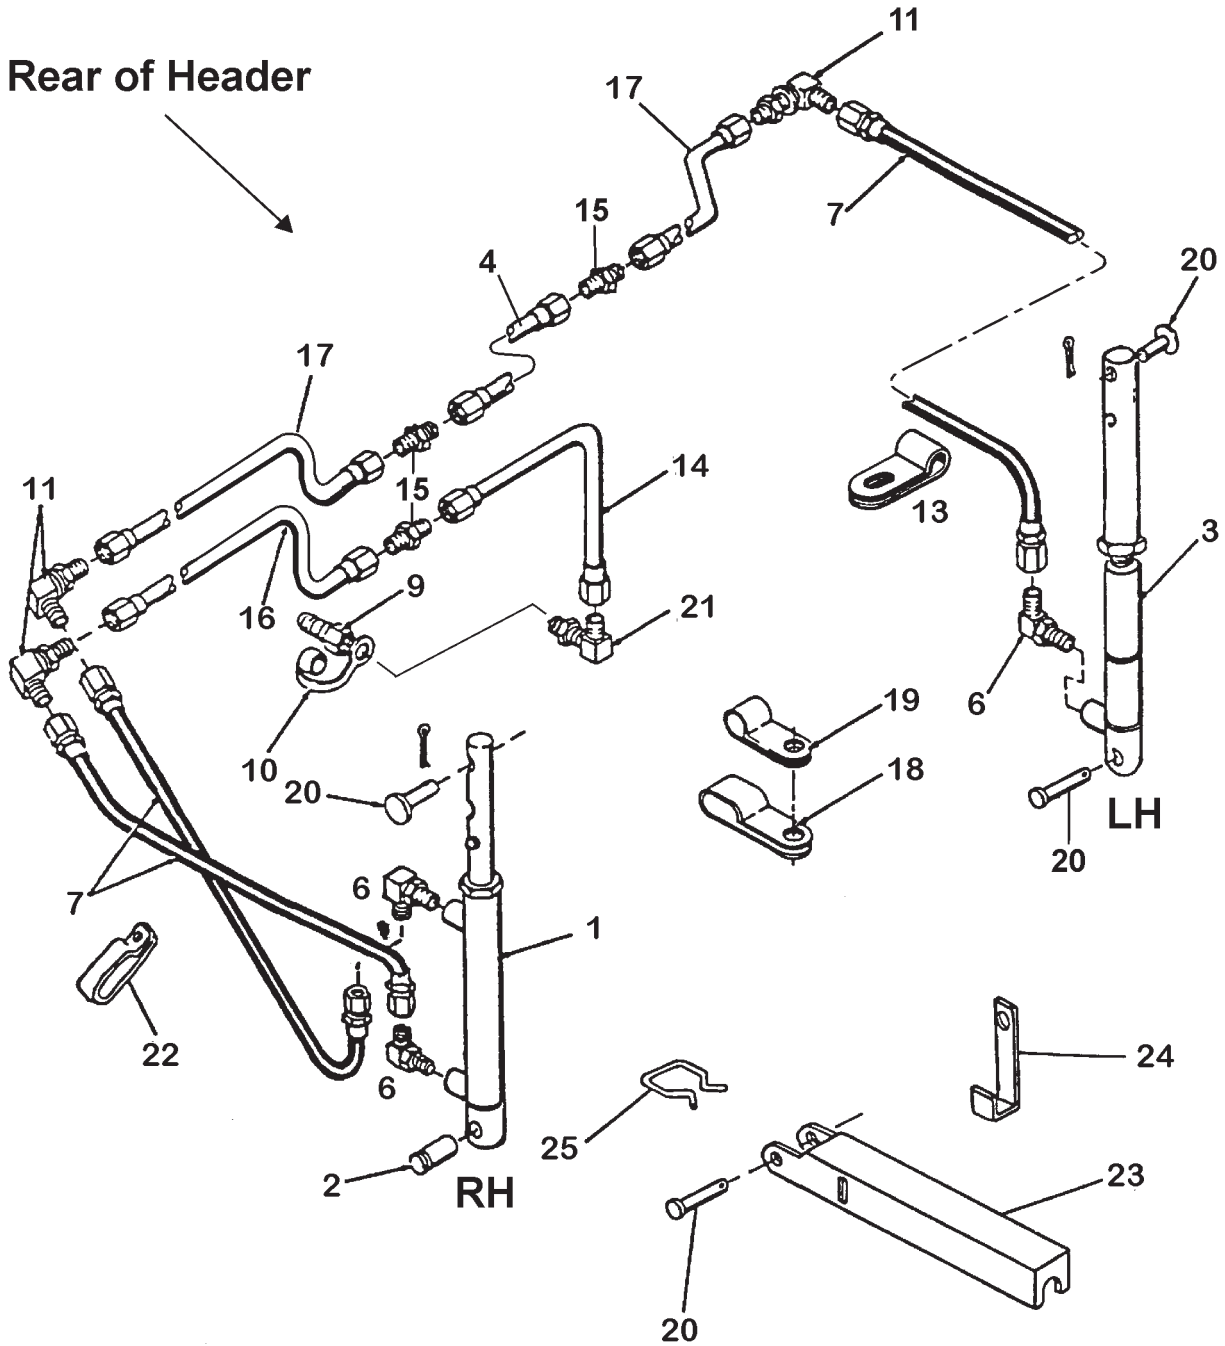

REEL LIFT
LINES & FITTINGS
FLEX & RIGID
8000 & 7000

Rear of Header

71354487.4
GGH0015

**7000 & 8000 GRAIN HEADERS
HYDRAULICS**

111

**REEL LIFT
LINES & FITTINGS
FLEX & RIGID
8000 & 7000**

ITEM	NUMBER	QTY	DESCRIPTION
1	71353766	1	CYLINDER ASY., MASTER, RH
2	71354497	1	PIN, CYLINDER, RH LOWER (LONG)
	70918454	1	PIN, COTTER
3	71353767	1	CYLINDER ASY., SLAVE, LH
4	71376019	1	TUBE ASY., STRAIGHT
6	70922571	3	FITTING, ELBOW, 90 DEG.
7	71369199	3	HOSE ASY.
9	71328361	1	COUPLER ASY., MALE
	70923550	AR	WASHER, .56 X 1.0 X 12 GA.
10	71328365	1	CAP, DUST, FEMALE
11	70928917	3	FITTING, ELBOW, 90 DEG.
13	70925097	2	CLAMP, LH SIDE
14	71376020	1	TUBE ASY., SUPPLY, INNER
15	70919214	3	FITTING, UNION, 1/4
16	71375531	1	TUBE ASY., SUPPLY, RH (18')
	71375530	1	TUBE ASY., SUPPLY, RH (20')
	71375528	1	TUBE ASY., SUPPLY, RH (25')
	71375526	1	TUBE ASY., SUPPLY, RH (30')
17	71375539	2	TUBE ASY., CROSSOVER (18')
	71375538	2	TUBE ASY., CROSSOVER (20')
	71375536	2	TUBE ASY., CROSSOVER (25')
	71375534	2	TUBE ASY., CROSSOVER (30')
18	71312257	AR	CLIP, DOUBLE (AS REQ'D)
	70931333	AR	BOLT, CAGE, 5/16 X 3/4
	70931277	AR	NUT, WHIZLOCK, 5/16 - 16
19	71312256	AR	CLIP, SINGLE (AS REQ'D)
	70931333	AR	BOLT, CAGE, 5/16 X 3/4
	70931277	AR	NUT, WHIZLOCK, 5/16 - 16
20	71361274	4	PIN, SHORT
	70918454	4	PIN, COTTER, 1/8 X 1-1/2
21	70919546	1	ELBOW, 90 DEG. (1/4NPT TO 1/4 TUBE)
22	70936472	2	CLAMP, DOUBLE, RH SIDE
23	71358870	2	STOP ASY., CYLINDER
24	71354693	2	LATCH, RAM STOP
	70920990	2	CAPSCREW, 1/2 X 3-1/2
	70931187	2	NUT, SER. FLG., 1/2
	70922134	2	NUT, LOCK, 1/2
25	71353111	2	RETAINER, SPRING

GGH0015
PR: t04d21j36a0028