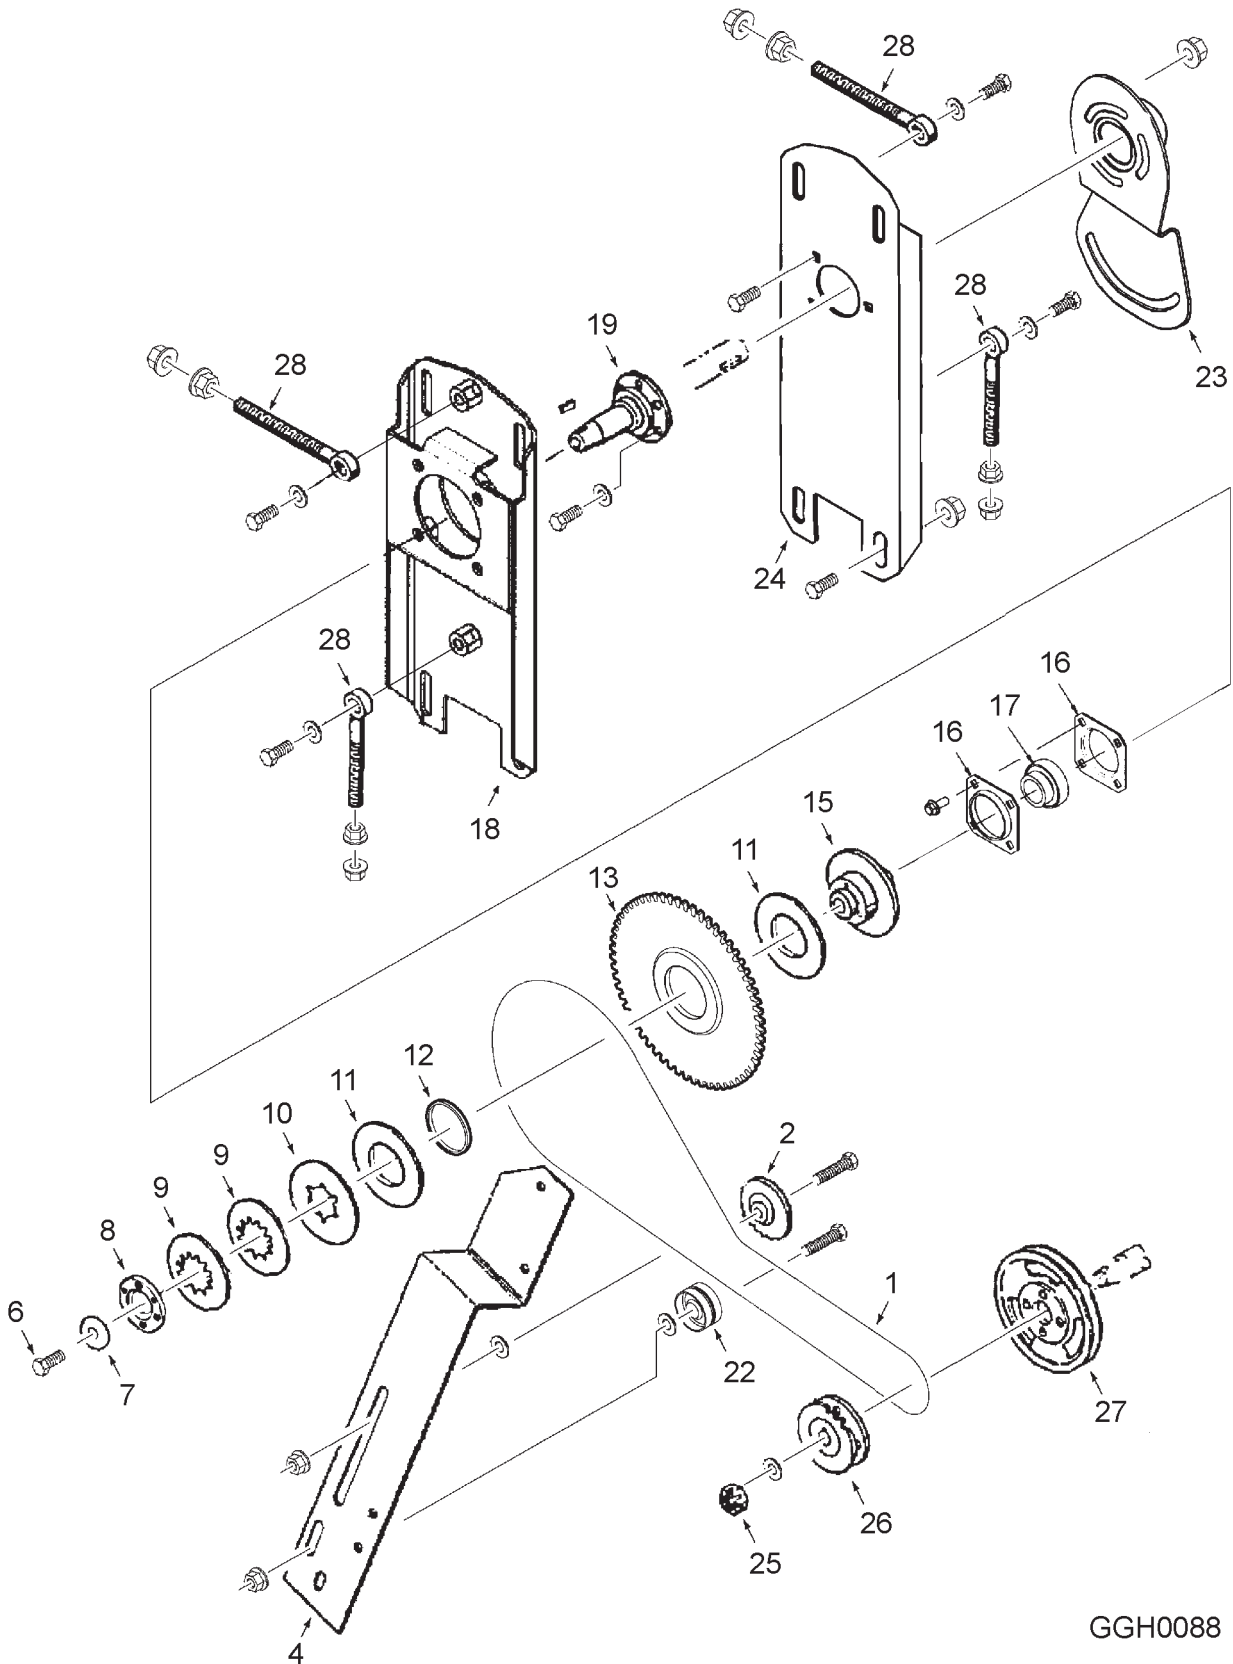

**7000 & 8000 GRAIN HEADERS
DRIVES**

61

**IMPROVED GUDGEON SERVICE KIT
HEADERS PRIOR TO S/N HP84101**

ITEM	NUMBER	QTY	DESCRIPTION
-	71404263	AR	KIT, GUDGEON SHAFT (INCL. ITEMS 1-8)
1	71404261	1	SHAFT, GUDGEON
	7702202	6	CAPSCREW, 7/16-14 X 1-1/4
	700702206	6	LOCKWASHER, 7/16
2	71404265B	1	SUPPORT WLDMT, LH AUGER
3	51318	1	BEARING, SPHERICAL
4	700716123	2	FLANGE, BEARING
	700710984	4	SCREW, HEX FLANGE, 1/2-13 X 1-1/4
5	71404264	1	HUB, AUGER CLUTCH
	69773	2	SET SCREW, HX SKT HD, 5/16-18 X 5/16
6	365832X1	1	CAPSCREW, 3/4-16 X 2
7	71404268	1	WASHER, SPECIAL
8	700704744	1	KEY, 3/8 X 1.181
9	71406201B	AR	KIT, CLUTCH ASY.

GGH0086
PR: t04d21j36a0014

7000 & 8000 GRAIN HEADERS
DRIVES

CONVEYOR DRIVE
FLEX & RIGID
8000 & 7000
EFFECTIVE S/N HP84101