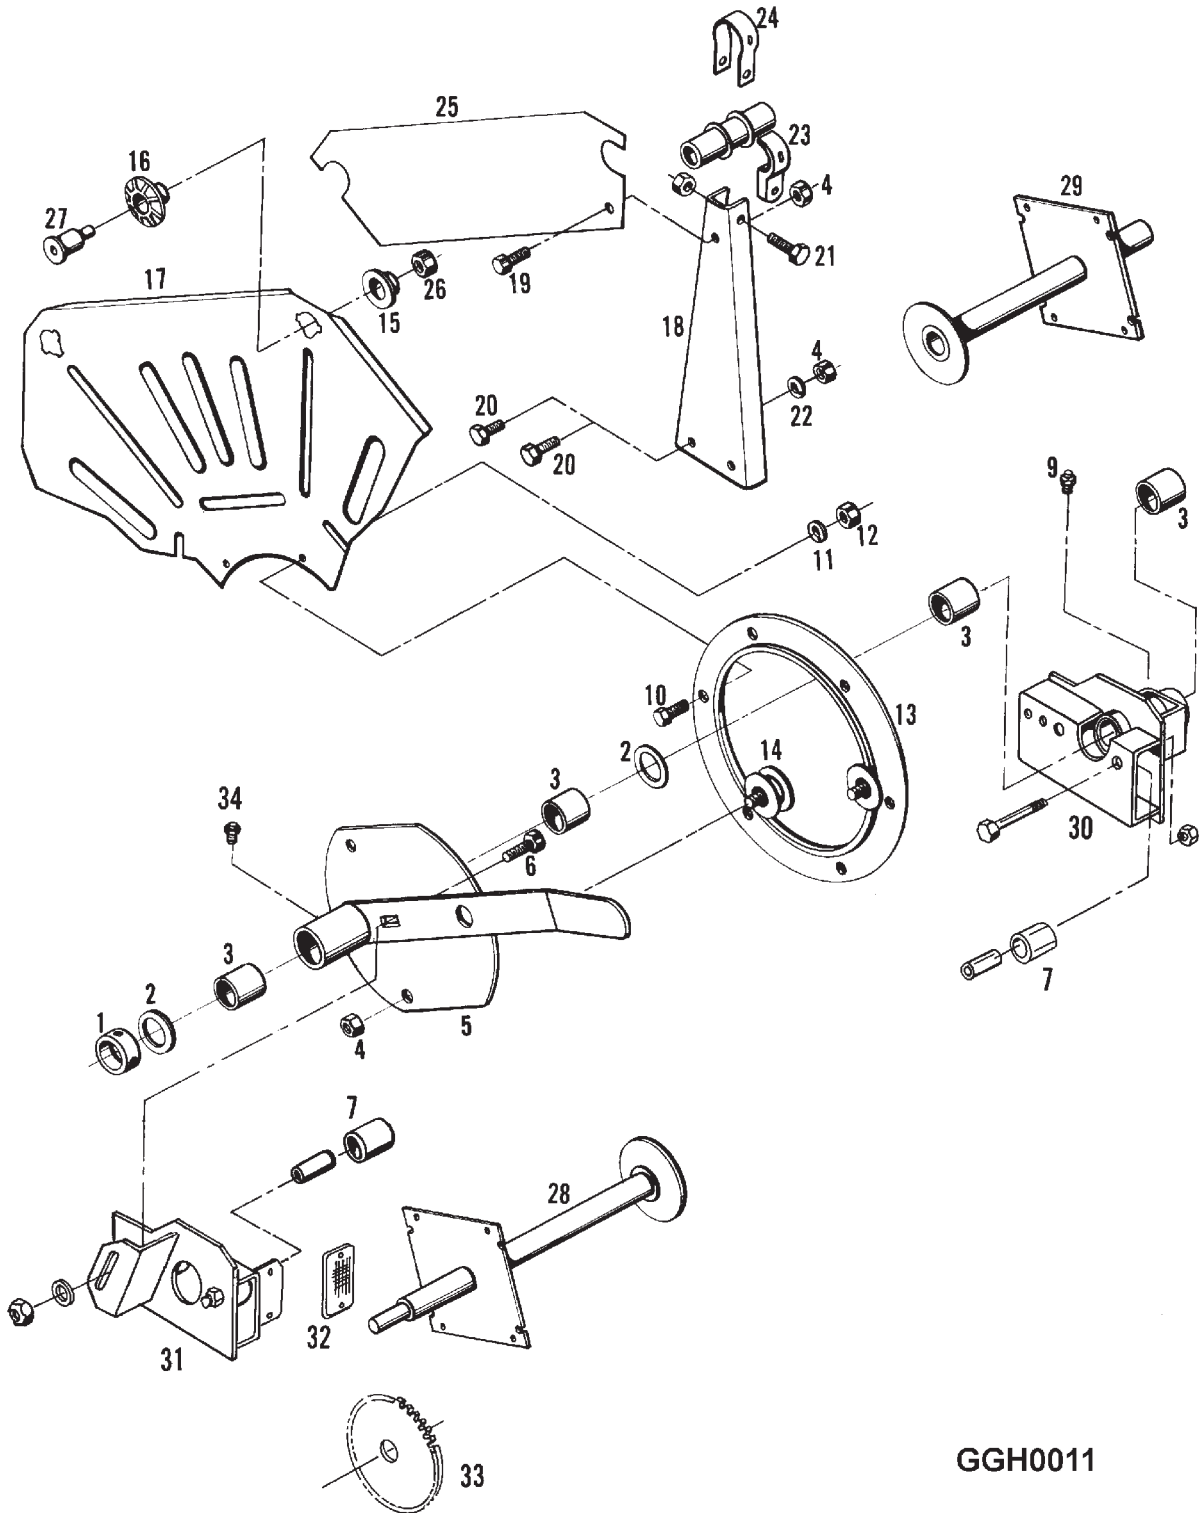

7000 & 8000 GRAIN HEADERS
REEL

PICKUP REEL (HCC)
LEVEL ("2")
FLEX & RIGID
8000 & 7000

GGH0011

**7000 & 8000 GRAIN HEADERS
REEL**

81

**PICKUP REEL (HCC)
LEVEL ("2")
FLEX & RIGID
8000 & 7000**

ITEM	NUMBER	QTY	DESCRIPTION
1	71368521	2	COLLAR, LOCK
	70950880	4	SCREW, SET M10 X 1.5 X 10
2	71136184	4	WASHER, SPECIAL 2-1/4" O.D.
3	71141320	4	BUSHING
4	70950985	AR	NUT, LOCK, M10 X 1.5
5	71368706	AR	FRAME, ROLLER, ECCENTRIC
	71391291	AR	DECAL LEVEL ("2")
6	70950176	AR	BOLT, RHSN, M12 X 1.75 X 40
7	71354277	4	ROLLER, PLASTIC
	71354276	4	SPACER, TUBING
	70950058	4	CAPSCREW, M12 X 1.75 X 80
8	71368522	AR	WASHER, BELLEVILLE, M12 (NOT SHOWN)
9	70922887	2	FITTING, LUBE, STR
10	70950018	AR	BOLT, M8 X 1.25 X 20
11	1177981	AR	WASHER, LOCK, M8
12	1122477	AR	NUT, M8 X 1.25
13	71136185	AR	RING, ECCENTRIC CONTROL
14	71368702	AR	BEARING, ROLLER
15	71368703	AR	BEARING, ECCENTRIC, (FEMALE)
16	71368704	AR	BEARING, ECCENTRIC, (MALE)
17	71389136	AR	SHIELD, ECCENTRIC END
18	71367257	AR	ARM, REEL
19	70950036	AR	CAPSCREW, M10 X 1.5 X 25
20	70950037	AR	CAPSCREW, M10 X 1.5 X 30
21	7703218	AR	CAPSCREW, M10 X 1.5 X 50
22	70950220	AR	WASHER, LOCK, M10
23	71367256	AR	BEARING, REEL ARM
24	71367255	AR	STRAP, BEARING, REEL ARM
25	71368511	6	END SHIELD, RH END (SINGLE ECCENTRIC)
26	70950946	AR	NUT, M12 X 1.75
27	71368520	AR	SCREW, SOC HD SHOULDER, M12 X 1.75 X 50
28	71388800	1	SHAFT,DRIVING-END/SINGLE(18' & 20')
	71389101	1	SHAFT,DRIVING-END/DOUBLE(25' & 30')
29	71389102	1	SHAFT, DRIVEN END (18' THRU 30')
30	71370463	1	BRACKET ASY., RH (18' & 20')(INCL ITEMS 3, ROLLERS, SPACERS & HARDWARE)
	71354437	1	BRACKET ASY., RH (25' & 30')(INCL ITEMS 3, ROLLERS, SPACERS & HARDWARE)
31	71354435	1	BRACKET ASY., LH (INCL ROLLERS, SPACERS, & HARDWARE)(18' THRU 30')
32	71324207	1	REFLECTOR, AMBER
	70918148	2	SCREW
	70910533	2	WASHER, LOCK
	70917415	2	NUT
33	71320310	1	SPROCKET ASY. (DRIVING-78T.)
	70905127	1	KEY, WOODRUFF #1008
	70923306	1	SETSCREW 1/2-13 X 1"
34	70914463	AR	FITTING, LUBE
-	71392017	AR	*KIT, PICKUP REEL, (HCC) (18FT)
-	71392018	AR	*KIT, PICKUP REEL, (HCC) (20FT)
-	71392019	AR	*KIT, PICKUP REEL, (HCC) (25FT)
-	71392020	AR	*KIT, PICKUP REEL, (HCC) (30FT)

*(ORDER THRU DEALER CENTRAL)

GGH0011
PR: t04d21j36a0019