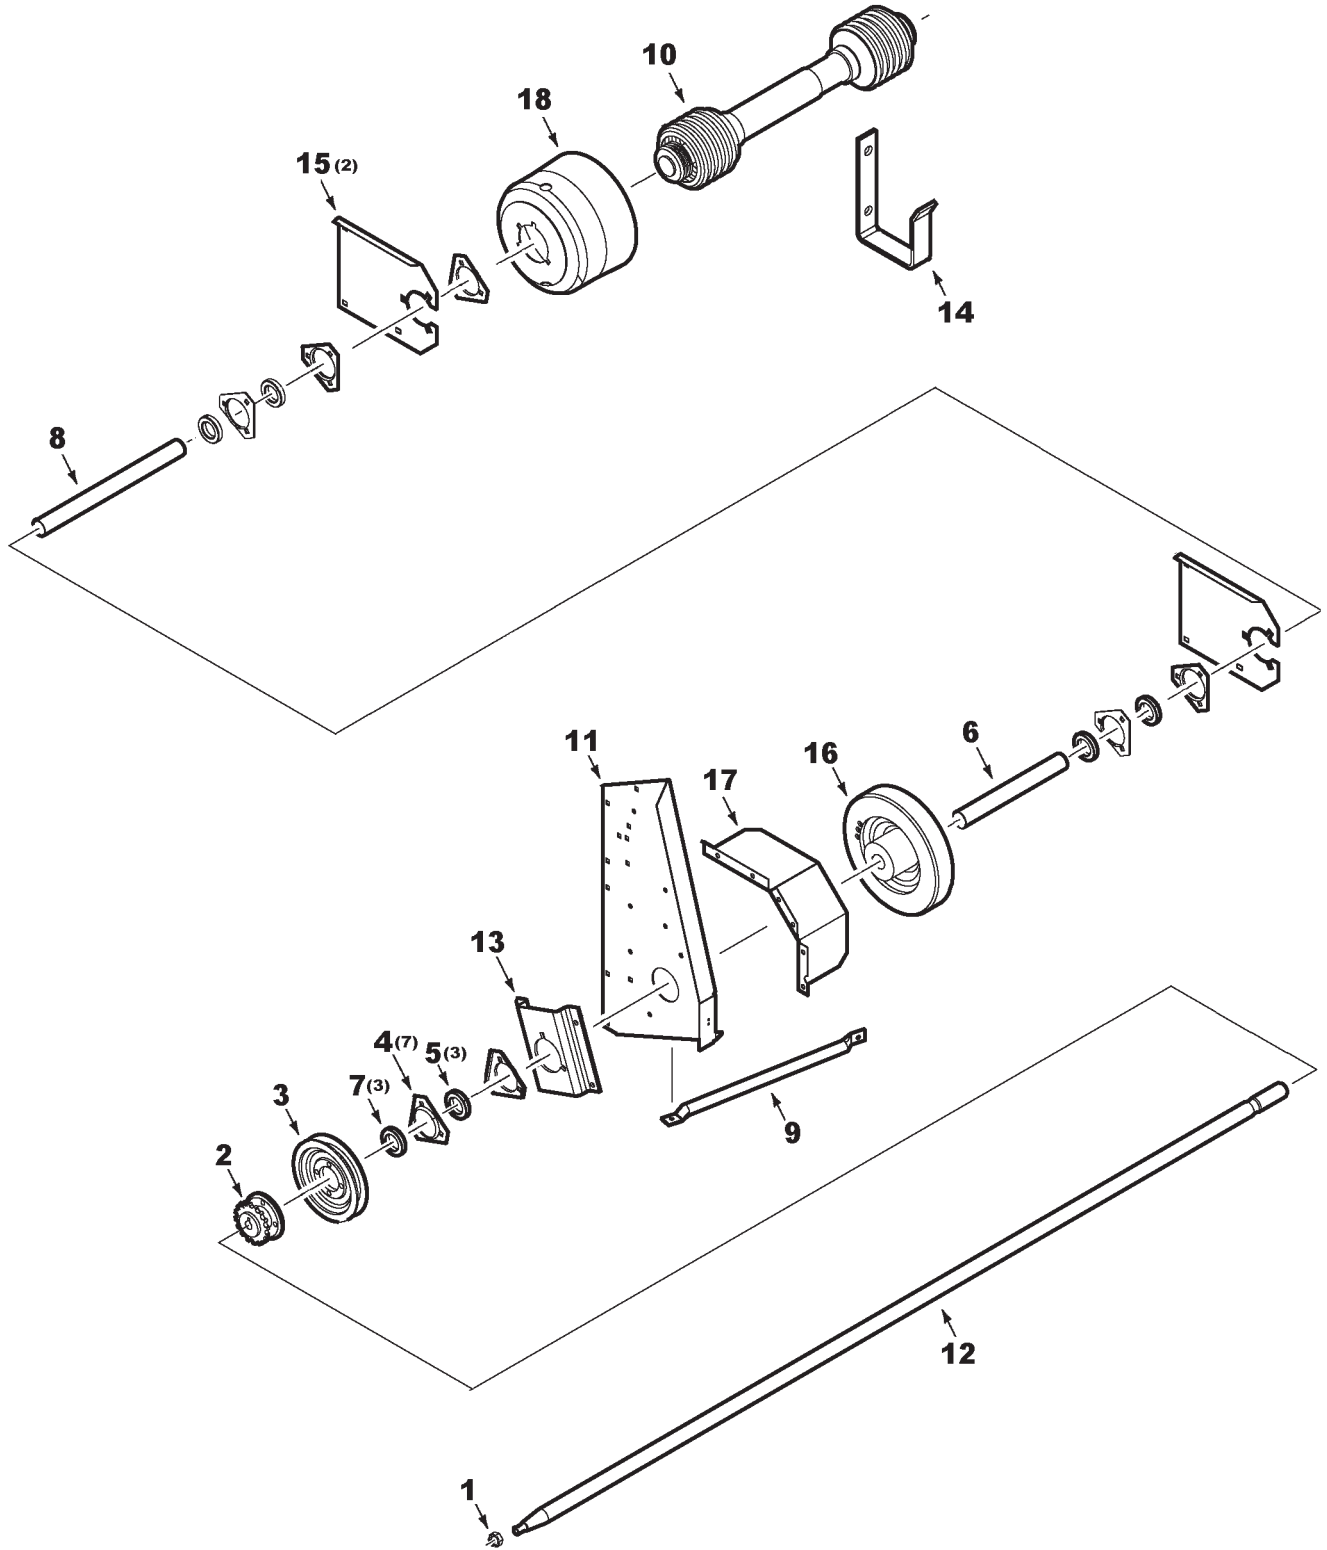

7000 & 8000 GRAIN HEADERS
DRIVES

MAIN DRIVE SHAFTS
FLEX & RIGID
8000 & 7000

**7000 & 8000 GRAIN HEADERS
DRIVES**

67

**MAIN DRIVE SHAFTS
FLEX & RIGID
8000 & 7000**

ITEM	NUMBER	QTY	DESCRIPTION	
1	70917423	1	NUT, SLOTTED, 5/8NC	
	70918452	1	PIN, COTTER, 1/8 X 1	
	70918432	1	WASHER, 5/8	
2	71390984	1	SPROCKET ASY., (16T)	
2	71395464	1	SPROCKET ASY., SLOW DOWN, 14T-60	
	70905126	1	KEY, WOODRUFF, NO. 15	
3	368270X1	4	CAPSCREW, SER. FLG., 3/8NC X 1-1/4	
	70931211	4	NUT, FLANGED, 3/8NC	
	71358971	1	SHEAVE, (7.677" O.D.)(FLEX)	
	71371580	1	SHEAVE, (9.134 O.D.)(RIGID)	
4	71358711	1	SHEAVE, (6.890" O.D.)(FOR USE WITH CLEAN CUT SICKLE OPTION)	
	71192243	7	FLANGE, BEARING	
	70931348	9	BOLT, 3/8NC X 3/4	
	70931211	9	NUT, FLANGED, 3/8NC	
	K4037	3	BEARING (1-3/8" I.D.)	
6	71327838	AR	SHIELD, OUTER (18', 20', 25' & 30')(FLEX) (CUT TO 18.31") (25' & 30')(RIGID)(CUT TO 12.28")	
	K3999	3	COLLAR, LOCK	
	8	71327838	AR	SHIELD, MIDDLE (18')(FLEX)(CUT TO 22.44") (20')(FLEX)(CUT TO 13.94") (25')(FLEX & RIGID)(CUT TO 43.82") (30')(FLEX & RIGID)(CUT TO 73.82")
		71371905	1	BRACE, DRIVE SHAFT PLATE (25' & 30')(FLEX & RIGID)
368270X1		1	CAPSCREW, SER. FLG. HD, 3/8 X 1-1/4	
10	70931211	1	NUT, SER FLG., 3/8	
	71371914	1	PTO DRIVE ASY	
11	71394573	1	PLATE WLDMT, DRIVE SHAFT	
	368270X1	1	CAPSCREW, SER. FLG. HD, 3/8 X 1-1/4	
	70931350	AR	BOLT, RHSN, 3/8 X 1.0	
	70931211	AR	NUT, SER. FLG., 3/8	
12	71380133	1	SHAFT, HEADER DRIVE (18')(FLEX)	
	71380137	1	SHAFT, HEADER DRIVE (20')(FLEX)	
	71375582	1	SHAFT, HEADER DRIVE (25')(FLEX & RIGID)	
	71375579	1	SHAFT, HEADER DRIVE (30')(FLEX & RIGID)	

CONTINUED

GGH0075
PR: t04d21j36a0015