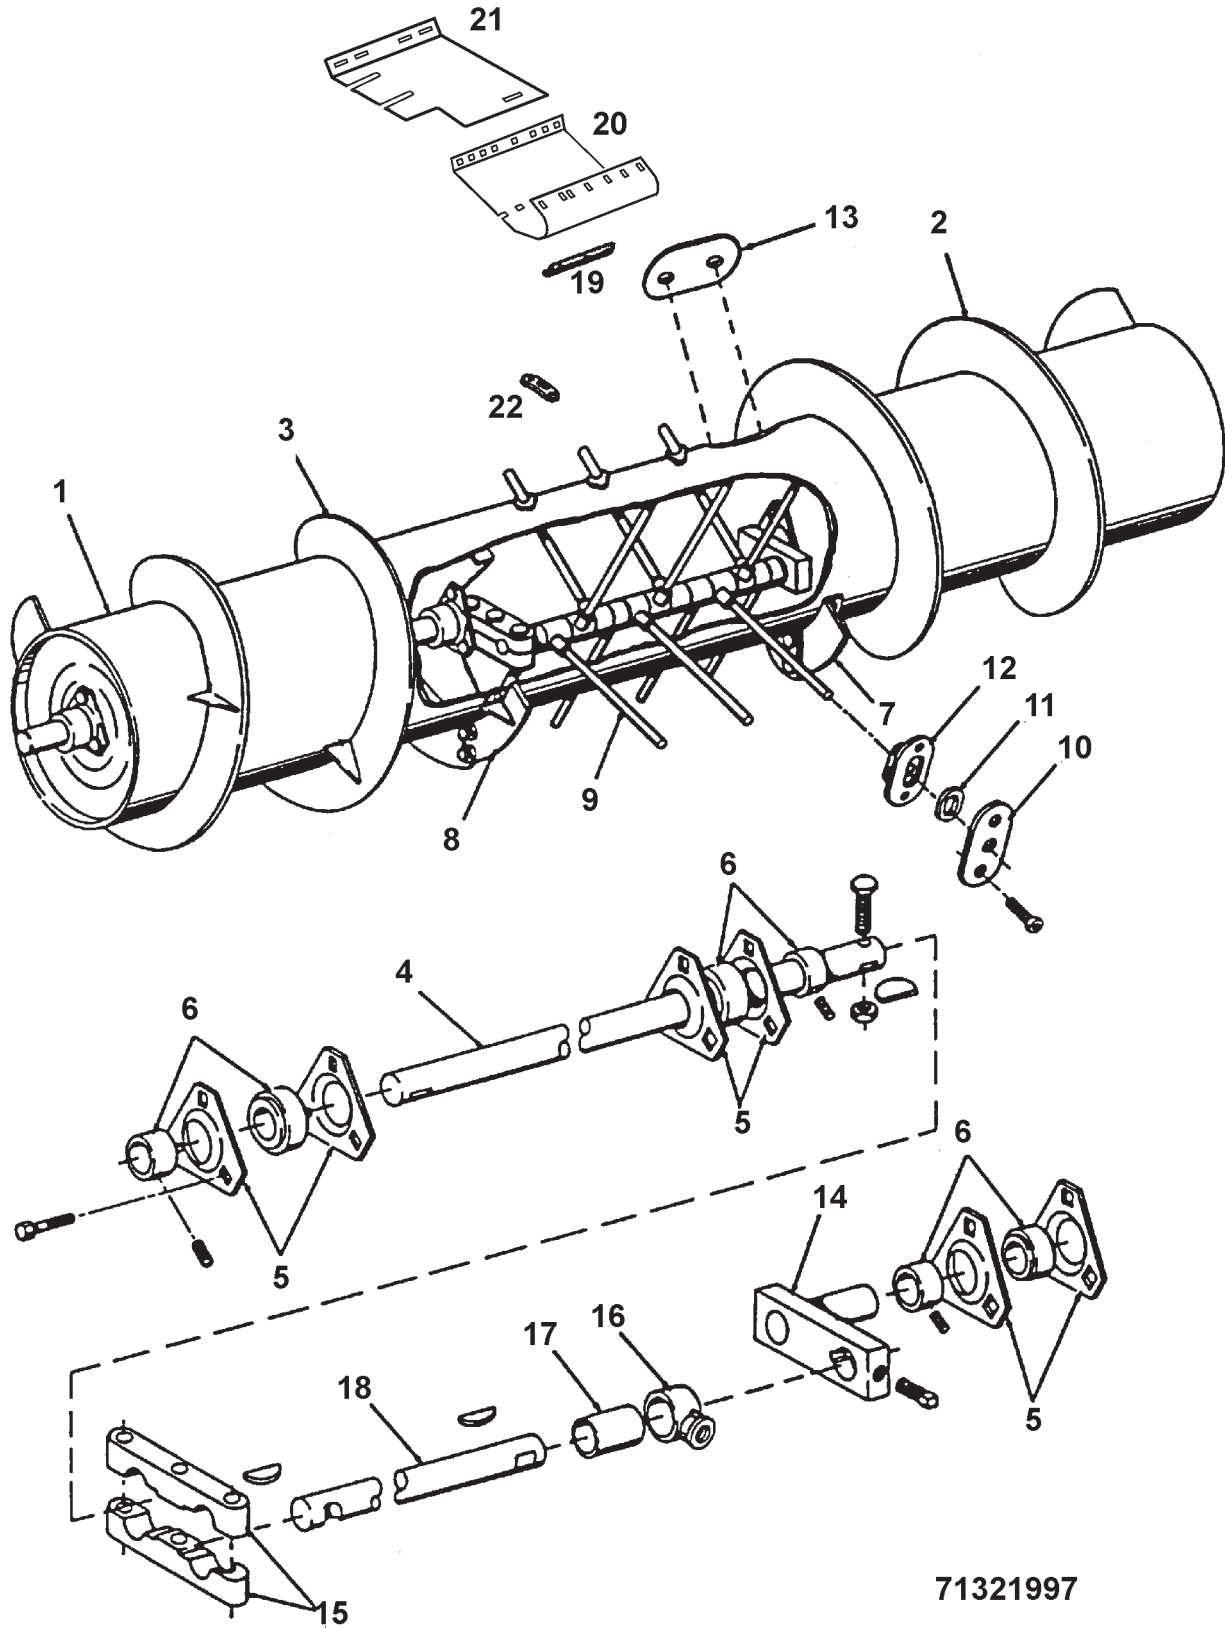

7000 & 8000 GRAIN HEADERS
CONVEYOR

CONVEYOR
FLEX & RIGID
8000 & 7000
PRIOR S/N HP84101

71321997