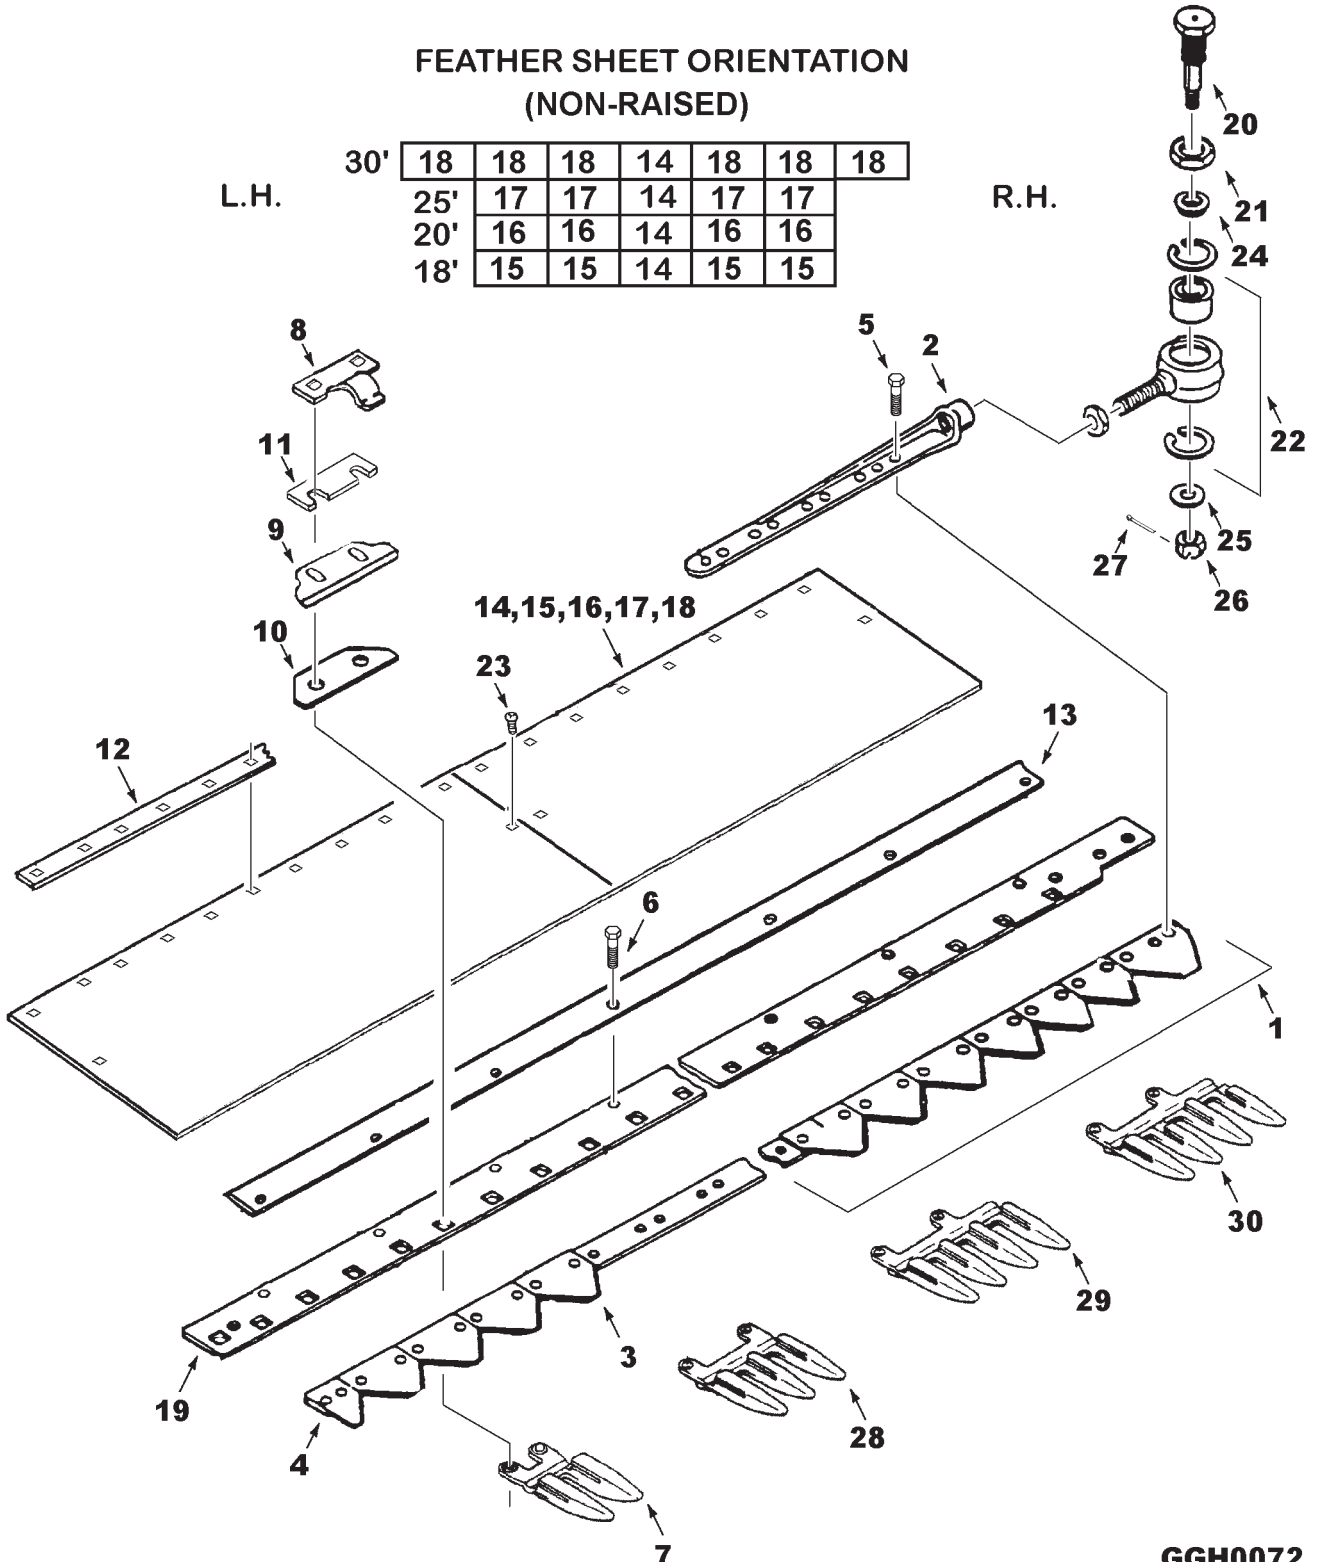

**7000 & 8000 GRAIN HEADERS
CUTTER BAR**

89

**SICKLES & GUARDS
FLEX (8000)**

ITEM	NUMBER	QTY	DESCRIPTION
11	71148214	AR	SHIM
12	71357550	1	STRAP, HOLD-DOWN, REAR, CENTER, 1994MM (18, 20, 25 & 30')
	71361379	2	STRAP, HOLD-DOWN, RR, OUTER 2760MM (18')
	71357549	2	STRAP, HOLD-DOWN, RR, OUTER 3525MM (20')
	71361377	2	STRAP, HOLD-DOWN, RR, OUTER 2760MM (25')
	71366190	2	STRAP, HOLD-DOWN, RR, OUTER 3525MM (30')
	71335690	AR	CAPSCREW, TRUSS HEAD 5/16 X 3/4 (TORX)(THREAD FORMING)
	70931277	AR	NUT, FLANGED, 5/16NC
13	71391992	AR	STRAP, HOLD-DOWN, FRONT-OUTER 1490MM (1 REQ'D. CENTER 18')
	71391990	AR	STRAP, HOLD-DOWN, FRONT-OUTER 1948MM (2 REQ'D. FRONT ENDS 18')
	71391989	AR	STRAP, HOLD-DOWN, FRONT-OUTER 1870MM (2 REQ'D. FRONT ENDS 20')
	71391987	AR	STRAP, HOLD-DOWN, FRONT-OUTER 2254MM (1 REQ'D. CENTER 20') (2 REQ'D. OUTER 25')
	71391986	AR	STRAP, HOLD-DOWN, FRONT-OUTER 3015MM (1 REQ'D. CENTER 25'; 3 REQ'D. 30')
	71335689	AR	CAPSCREW, TRUSS HEAD 3/8-16 X 3/4 (TORX)(THREAD FORMING)
14	71365834	1	SHEET, FEATHER, CENTER, 1200MM (18' THRU 30')
15	71361447	4	SHEET, FEATHER, (18')
16	71365832	4	SHEET, FEATHER, (20')
17	71361444	4	SHEET, FEATHER, (25')
18	71366193	6	SHEET, FEATHER, (30')
19	71361508	1	CUTTER BAR (18')
	71360498	1	CUTTER BAR (20')
	71361510	1	CUTTER BAR (25')
	71366194	1	CUTTER BAR (30')
20	71335423	1	PIN, 1/2NC THRD.
21	71335424	1	NUT, JAM
22	71344240	1	HOUSING ASY., LONG SICKLE HEAD 3/4-16
	71391994	1	HOUSING ASY., LONG SICKLE HEAD 7/8-14 (INCL. BRG. & SNAP RINGS)
	71336974	1	BEARING
	70927699	2	RING, SNAP
	353436X1	1	NUT, JAM, 3/4-16
	70920439	1	NUT, JAM, 7/8-14
23	70931331	AR	BOLT, RHSN 5/16 X 1/2 (USED AT LAP JOINTS ON FEATHER SHEET)
	70917378	AR	WASHER, FLAT 3/8 USS
	70923362	AR	NUT, LOCK 5/16
24	71335425	1	SPACER
25	70923858	1	WASHER
26	70917422	1	NUT, SLOTTED, 1/2NC
27	70918452	1	PIN, COTTER, 1/8 X 1
28	71324872	1	GUARD, 3-POINT (AUSTRALIA)
29	71315500	6	GUARD, 4-POINT (AUSTRALIA)
30	71324871	4	GUARD, 4-POINT (AUSTRALIA)(W/2 CLIPPED TOP PRONGS)