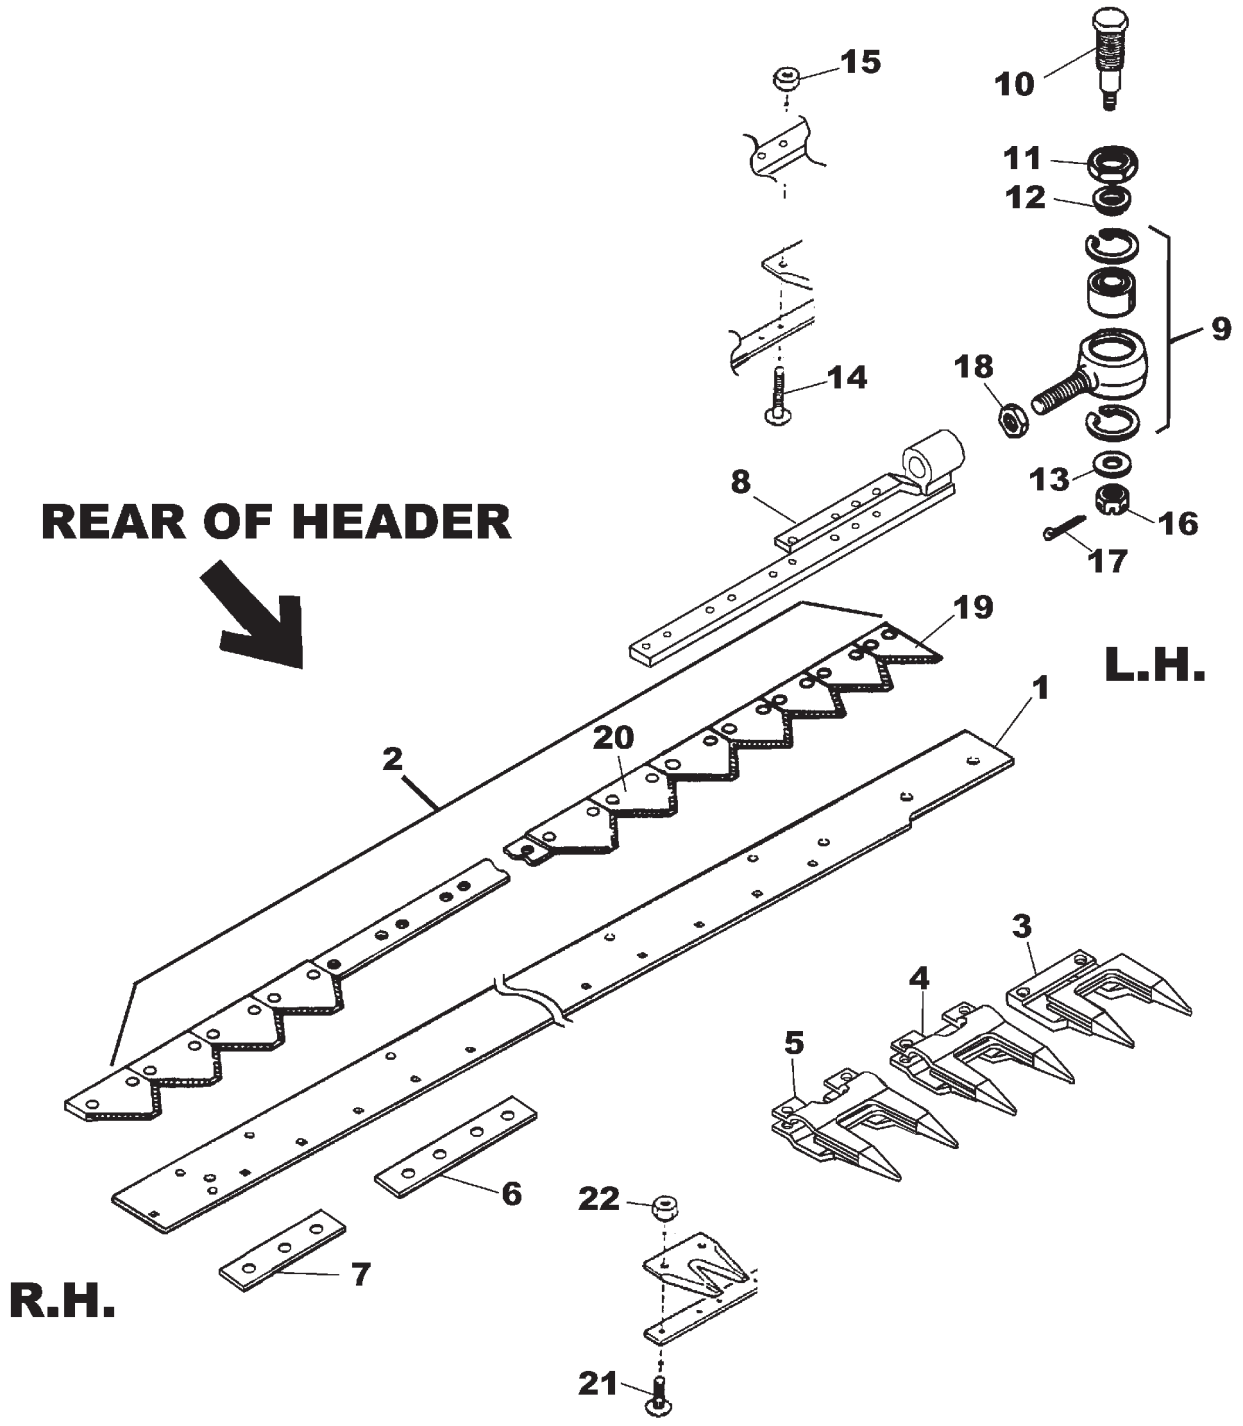

7000 & 8000 GRAIN HEADERS
CUTTER BAR

SICKLES & GUARDS
SCHUMACHER
20/25/30 FEET

**7000 & 8000 GRAIN HEADERS
CUTTER BAR**

101

**SICKLES & GUARDS
SCHUMACHER
20/25/30 FEET**

ITEM	NUMBER	QTY	DESCRIPTION
4	71386906	AR	GUARD (STANDARD)(QTY./ 20FT.=37,25FT.=45 & 30FT.=57)
	70920415	AR	CAPSCREW, 3/8-16 X 1-1/4 (GR. 5)
	70931211	AR	NUT, FLANGED, 3/8-16
5	71386907	AR	GUARD (W/BOTTOM CUTOUT)(QTY./ 20FT.=2, 25FT.=4 & 30FT.=2)
	70920415	AR	CAPSCREW, 3/8-16 X 1-1/4 (GR. 5)
	70931211	AR	NUT, FLANGED, 3/8-16
6	71386908	AR	SPACER, GUARD (4-HOLE)(Qty./ 20FT.=12, 25FT.=11 & 30FT.=16)
7	71386909	AR	SPACER, GUARD (3-HOLE)(Qty./ 20FT.=10, 25FT.=18 & 30FT.=18)
8	71394217	1	HEAD, SICKLE 7/8-14 W/INSERTS
	71392175	AR	INSERT, BRASS
9	71391994	1	HOUSING ASY., LONG SICKLE HEAD 7/8-14 (INCL. BRG. & SNAP RINGS)
	71336974	1	BEARING
	70927699	2	RING, SNAP
10	71335423	1	PIN, SICKLE DRIVE
11	71335424	1	NUT, JAM, SICKLE DRIVE PIN 1-1/8-12
12	71335425	1	SPACER, SICKLE DRIVE PIN
13	70923858	1	WASHER, 17/32 X 1-1/4 X 7GA
14	71386925	4	BOLT, 6M X 28 (HEAD-SICKLE)
	71386951	5	BOLT, 6M X 18 (HEAD-SICKLE)
15	71386953	9	NUT, LOCK, 6M
16	70917422	1	NUT, SLOTTED, 1/2
17	70918452	1	PIN, COTTER, 1/8 X 1
18	70920439	1	NUT, JAM, 7/8-14
19	71386923	1	SECTION (HALF)
20	71386924	AR	SECTION (SICKLE)(QTY./20FT.=80,25FT.=100 & 30FT.=120)
21	71386952	AR	BOLT, SECTION, 6M X 16
22	71386953	AR	NUT, LOCK, 6M
-	71392174	AR	KIT, SPLICEBAR (INCL. * ITEMS)

GGH0054
PR: t04d21j36a0024