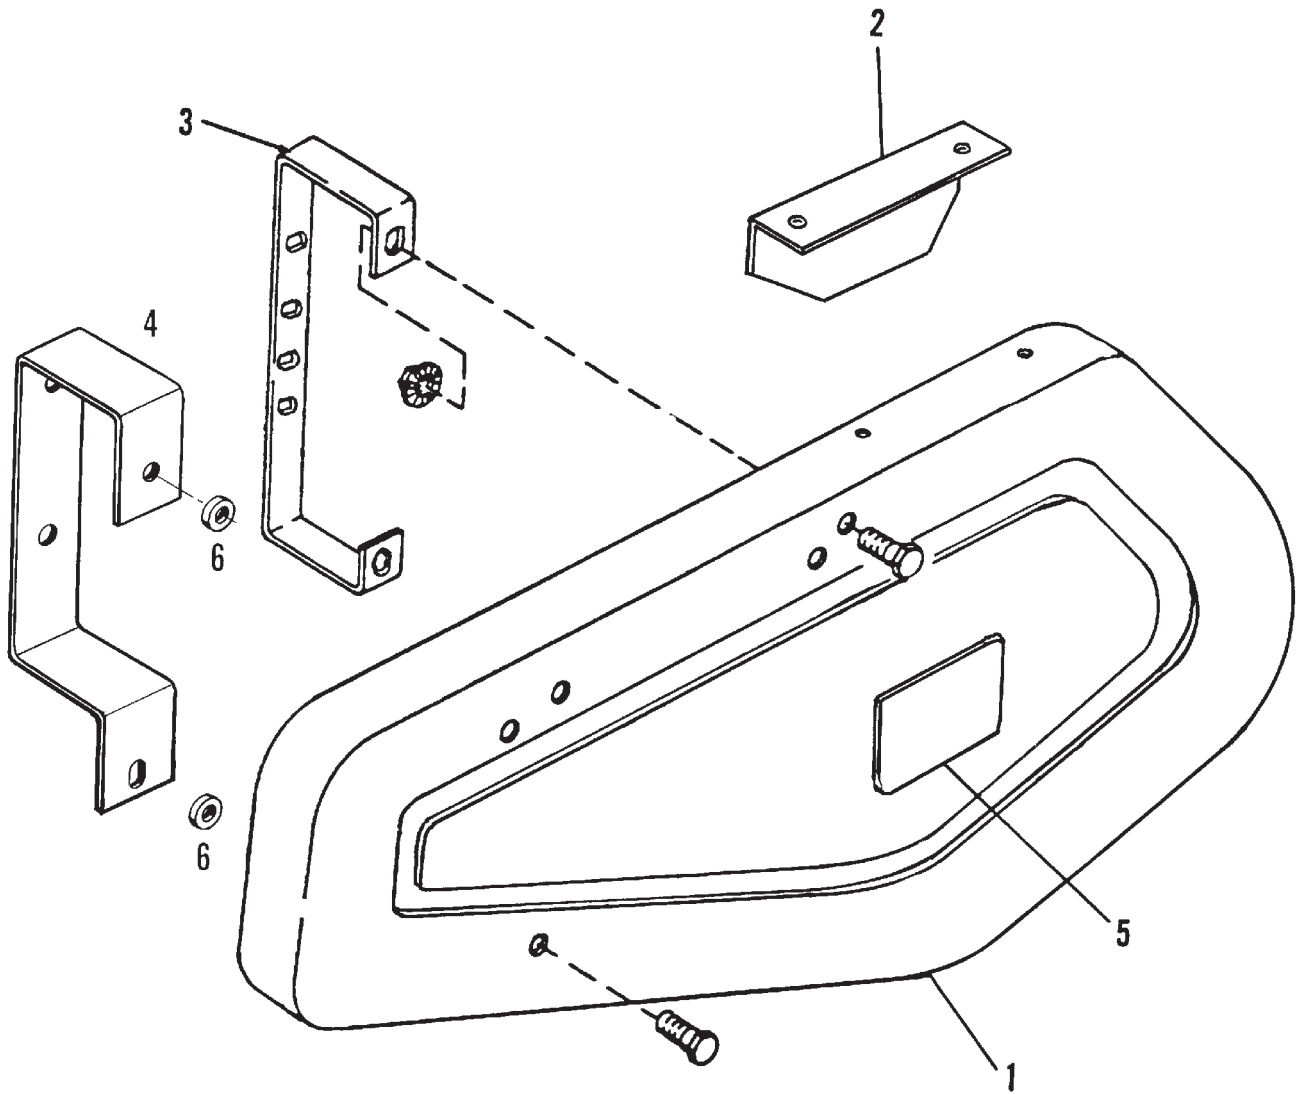

**7000 & 8000 GRAIN HEADERS
HYDRAULICS**

121

**CYLINDER REEL LIFT
SLAVE
FLEX & RIGID
8000 & 7000**

ITEM	NUMBER	QTY	DESCRIPTION
-	71353767	1	CYLINDER ASY., SLAVE
1	-----	--	RING, RETAINING
2	71370139	1	ROD, PISTON
3	-----	--	SEAL, WIPER
4	-----	--	SEAL
5	71370141	1	BARREL ASY.
6	71370145	1	END, ROD
7	-----	--	RING, RETAINING
8	70920439	1	NUT
9	-----	--	SCREW, BLEED
10	1020298M1	1	WASHER/SEAL
-	836522M91	1	SEAL KIT (INCL. ITEMS 1,3,4,7,9,& 10)

71353767
PR: t04d21j36a0033

7000 & 8000 GRAIN HEADERS
SHIELDS

SHIELDS
RIGHT SIDE
FLEX & RIGID
8000 & 7000

71354487.3
GGH0014