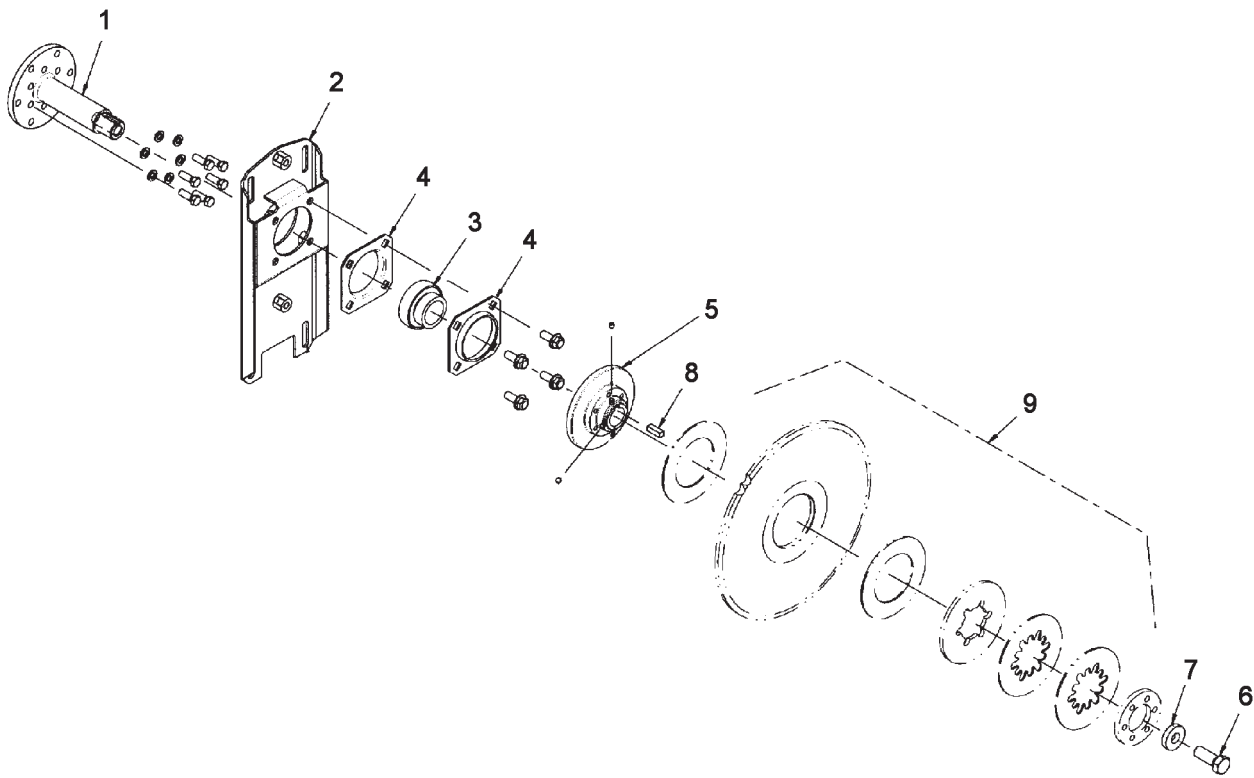

7000 & 8000 GRAIN HEADERS
DRIVES

IMPROVED GUDGEON SERVICE KIT
HEADERS PRIOR TO S/N HP84101

**7000 & 8000 GRAIN HEADERS
DRIVES**

61

**IMPROVED GUDGEON SERVICE KIT
HEADERS PRIOR TO S/N HP84101**

ITEM	NUMBER	QTY	DESCRIPTION
-	71404263	AR	KIT, GUDGEON SHAFT (INCL. ITEMS 1-8)
1	71404261	1	SHAFT, GUDGEON
	7702202	6	CAPSCREW, 7/16-14 X 1-1/4
	700702206	6	LOCKWASHER, 7/16
2	71404265B	1	SUPPORT WLDMT, LH AUGER
3	51318	1	BEARING, SPHERICAL
4	700716123	2	FLANGE, BEARING
	700710984	4	SCREW, HEX FLANGE, 1/2-13 X 1-1/4
5	71404264	1	HUB, AUGER CLUTCH
	69773	2	SET SCREW, HX SKT HD, 5/16-18 X 5/16
6	365832X1	1	CAPSCREW, 3/4-16 X 2
7	71404268	1	WASHER, SPECIAL
8	700704744	1	KEY, 3/8 X 1.181
9	71406201B	AR	KIT, CLUTCH ASY.

GGH0086
PR: t04d21j36a0014