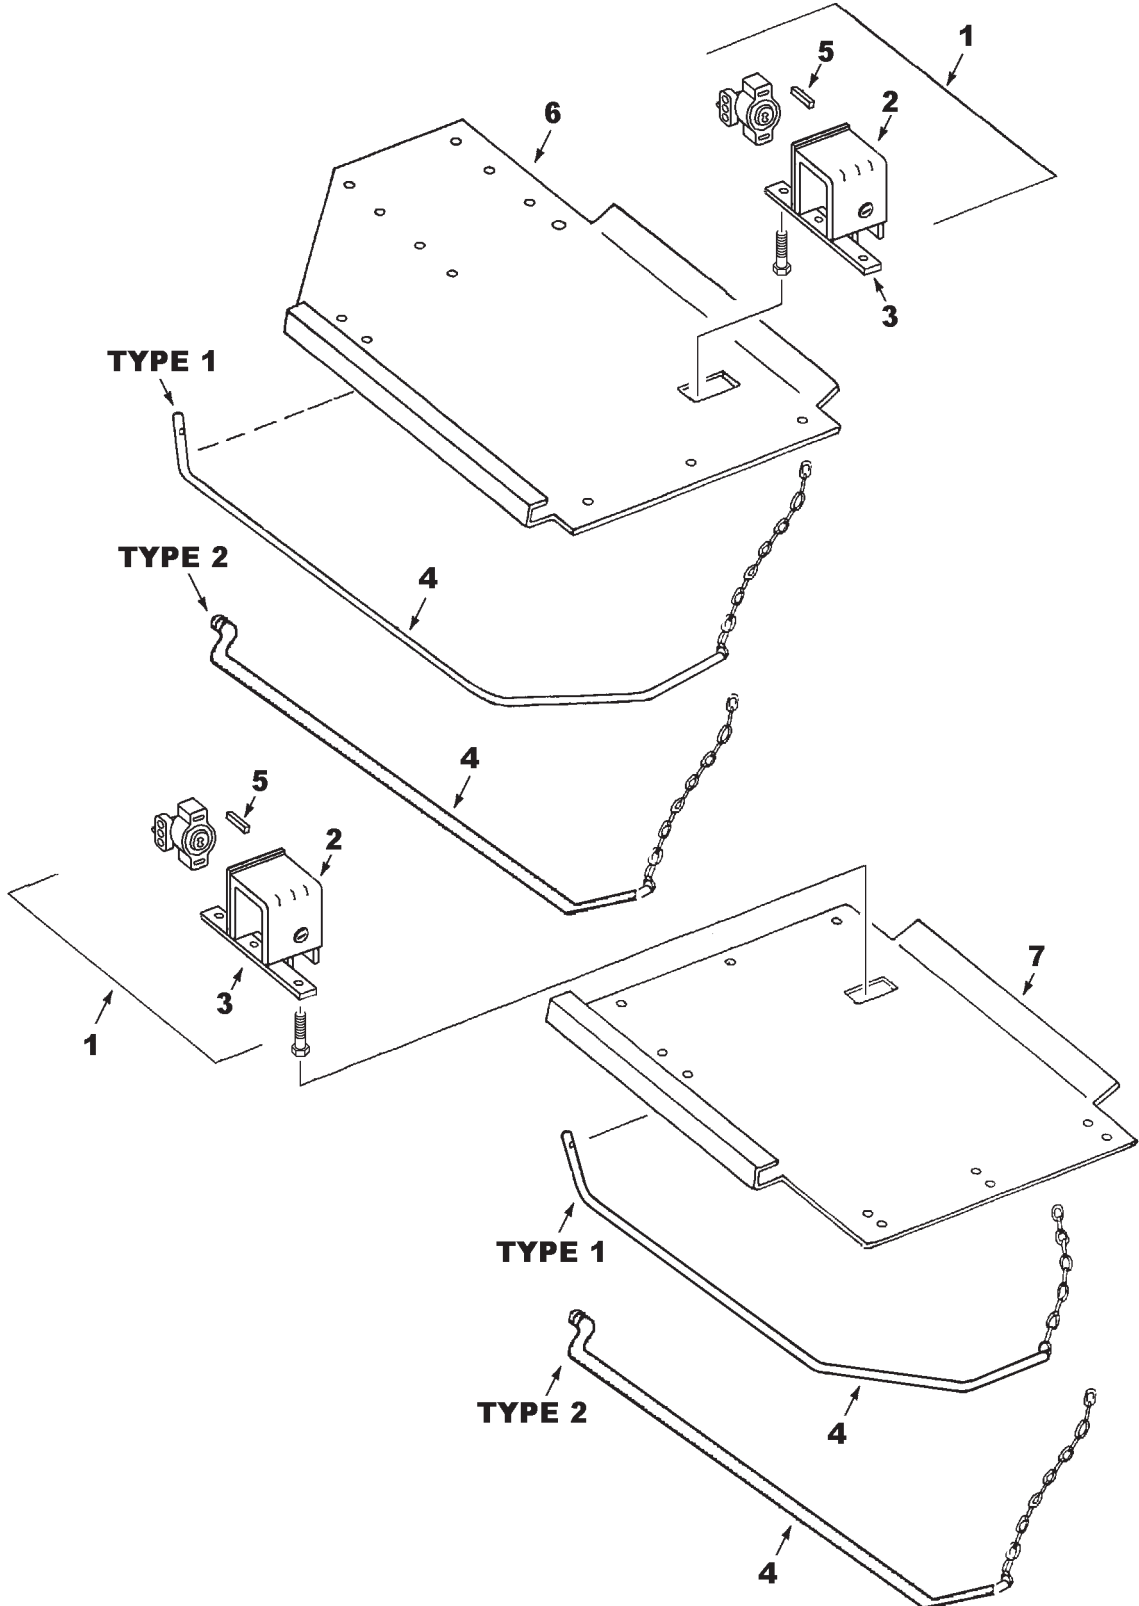

**7000 & 8000 GRAIN HEADERS
LATERAL TILT**

133

**DRIVESHAFT-PTO
COMPONENTS
LTM & PTO
8000 & 7000**

ITEM	NUMBER	QTY	DESCRIPTION
-	71371914	1	SHAFT, DRIVE, (PTO & LTM)
-	71377868	1	**SHAFT, DRIVE, (PTO W/FLANGED YOKE)
1	71374218	2	YOKE, INNER (WITH SLIDE COLLAR)
	71374220	AR	KIT, SLIDE COLLAR
112884W91		1	**YOKE W/FLANGE(71377868 SHAFT)(NOT ILL.
2	71358188	2	KIT, CROSS & BEARING
	1120697	AR	FITTING, LUBE
3	71359627	1	YOKE, INNER PROFILE
	71359163	1	PIN, SPRING, 10 X 65MM
4	71359162	1	TUBE, PROFILE, INNER PTO (600MM)(CUT 120MM OFF FOR LTM & PTO)
6	71359168	2	BEARING, RING
7	71359164	1	SHIELD, TUBE, OUTER (INCL. ITEM 14)(CUT 120MM OFF FOR LTM & PTO)
8	71359165	1	SHIELD, TUBE, INNER (CUT 120MM OFF FOR LTM & PTO)
9	71374219	2	SHIELD (7-RIB)(LATERAL TILT)
1077994M1		AR	SCREW
10	71359161	1	TUBE, PROFILE, OUTER PTO (595MM)(INCL. ITEM 15)(CUT 120MM OFF FOR LTM & PTO)
11	71382485	1	CHAIN, SAFETY
12	71359626	1	YOKE, OUTER PROFILE
	71359163	1	PIN, SPRING, 10 X 65MM
14	71359170	1	DECAL, DANGER
15	71359119	1	DECAL, DANGER
-			**DRIVE SHAFT FOR 71377757 KIT, (HEADER ADAPTER PACKAGE)

GGH0078
PR: t04d21j36a0039

7000 & 8000 GRAIN HEADERS
LATERAL TILT

POSITION SENSORS & BRACKETS
RIGID (7000)