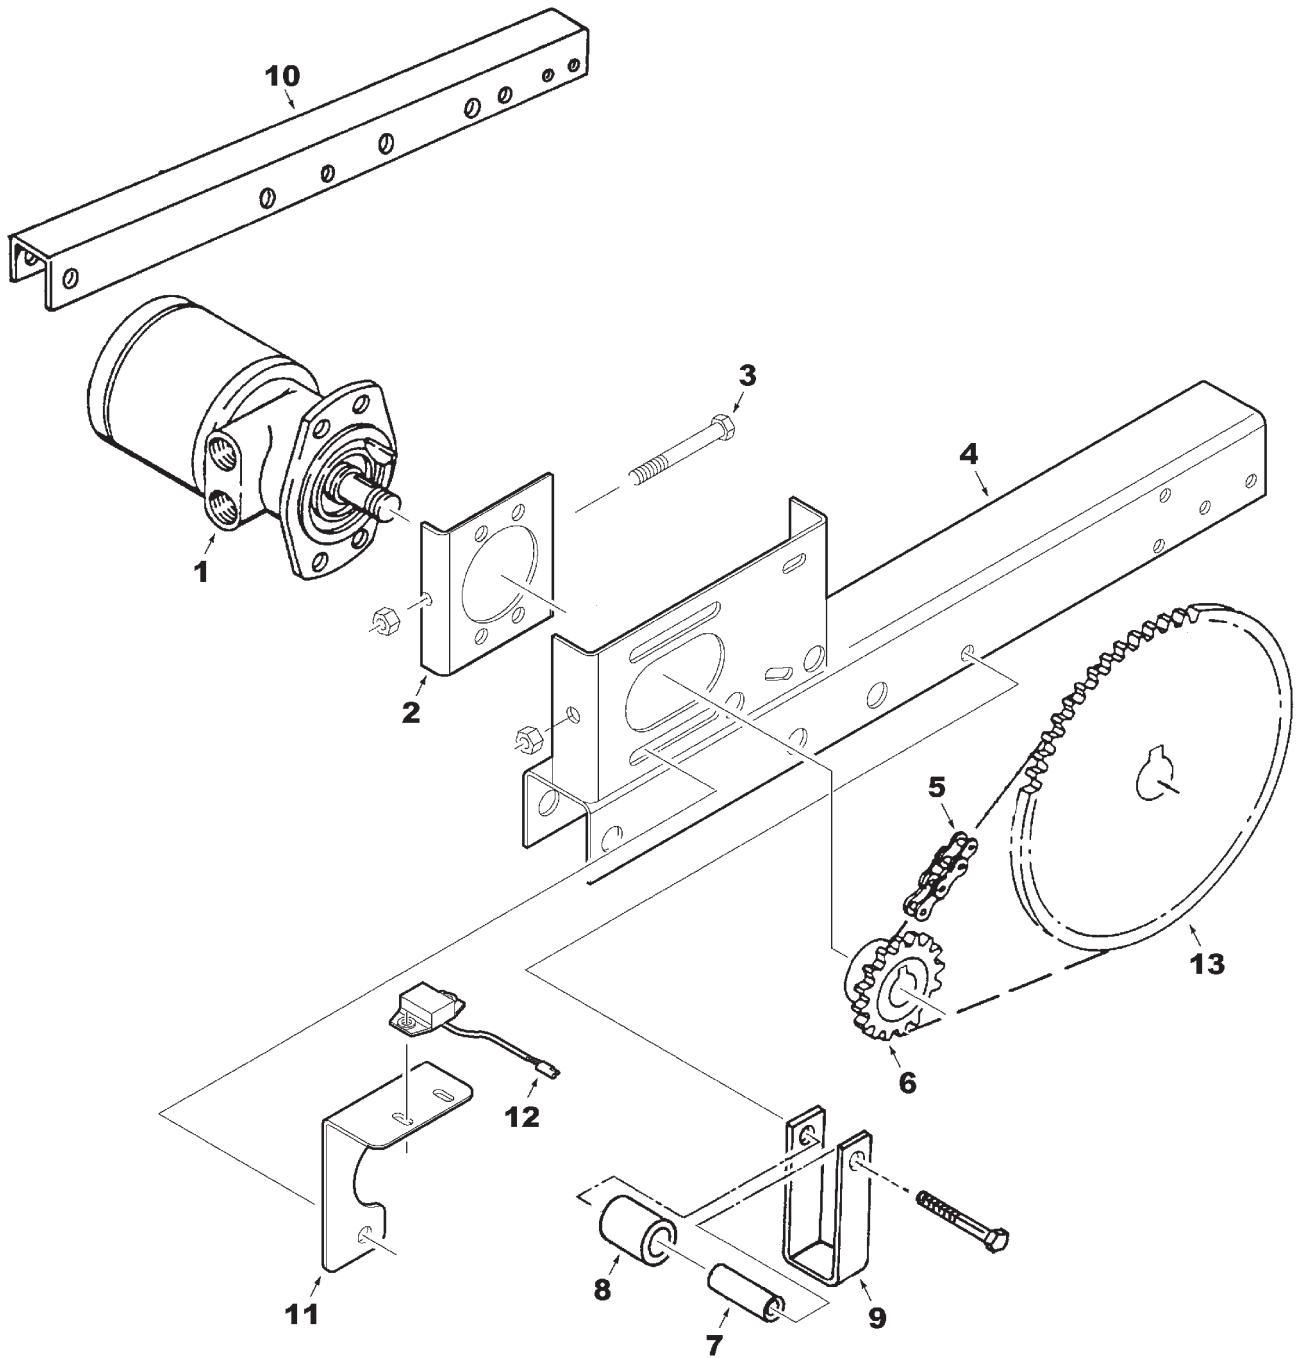

**7000 & 8000 GRAIN HEADERS
HYDRAULICS**

111

**REEL LIFT
LINES & FITTINGS
FLEX & RIGID
8000 & 7000**

ITEM	NUMBER	QTY	DESCRIPTION
1	71353766	1	CYLINDER ASY., MASTER, RH
2	71354497	1	PIN, CYLINDER, RH LOWER (LONG)
	70918454	1	PIN, COTTER
3	71353767	1	CYLINDER ASY., SLAVE, LH
4	71376019	1	TUBE ASY., STRAIGHT
6	70922571	3	FITTING, ELBOW, 90 DEG.
7	71369199	3	HOSE ASY.
9	71328361	1	COUPLER ASY., MALE
	70923550	AR	WASHER, .56 X 1.0 X 12 GA.
10	71328365	1	CAP, DUST, FEMALE
11	70928917	3	FITTING, ELBOW, 90 DEG.
13	70925097	2	CLAMP, LH SIDE
14	71376020	1	TUBE ASY., SUPPLY, INNER
15	70919214	3	FITTING, UNION, 1/4
16	71375531	1	TUBE ASY., SUPPLY, RH (18')
	71375530	1	TUBE ASY., SUPPLY, RH (20')
	71375528	1	TUBE ASY., SUPPLY, RH (25')
	71375526	1	TUBE ASY., SUPPLY, RH (30')
17	71375539	2	TUBE ASY., CROSSOVER (18')
	71375538	2	TUBE ASY., CROSSOVER (20')
	71375536	2	TUBE ASY., CROSSOVER (25')
	71375534	2	TUBE ASY., CROSSOVER (30')
18	71312257	AR	CLIP, DOUBLE (AS REQ'D)
	70931333	AR	BOLT, CAGE, 5/16 X 3/4
	70931277	AR	NUT, WHIZLOCK, 5/16 - 16
19	71312256	AR	CLIP, SINGLE (AS REQ'D)
	70931333	AR	BOLT, CAGE, 5/16 X 3/4
	70931277	AR	NUT, WHIZLOCK, 5/16 - 16
20	71361274	4	PIN, SHORT
	70918454	4	PIN, COTTER, 1/8 X 1-1/2
21	70919546	1	ELBOW, 90 DEG. (1/4NPT TO 1/4 TUBE)
22	70936472	2	CLAMP, DOUBLE, RH SIDE
23	71358870	2	STOP ASY., CYLINDER
24	71354693	2	LATCH, RAM STOP
	70920990	2	CAPSCREW, 1/2 X 3-1/2
	70931187	2	NUT, SER. FLG., 1/2
	70922134	2	NUT, LOCK, 1/2
25	71353111	2	RETAINER, SPRING

GGH0015
PR: t04d21j36a0028

HYDRO REEL DRIVE
MOTOR
FLEX & RIGID
8000 & 7000