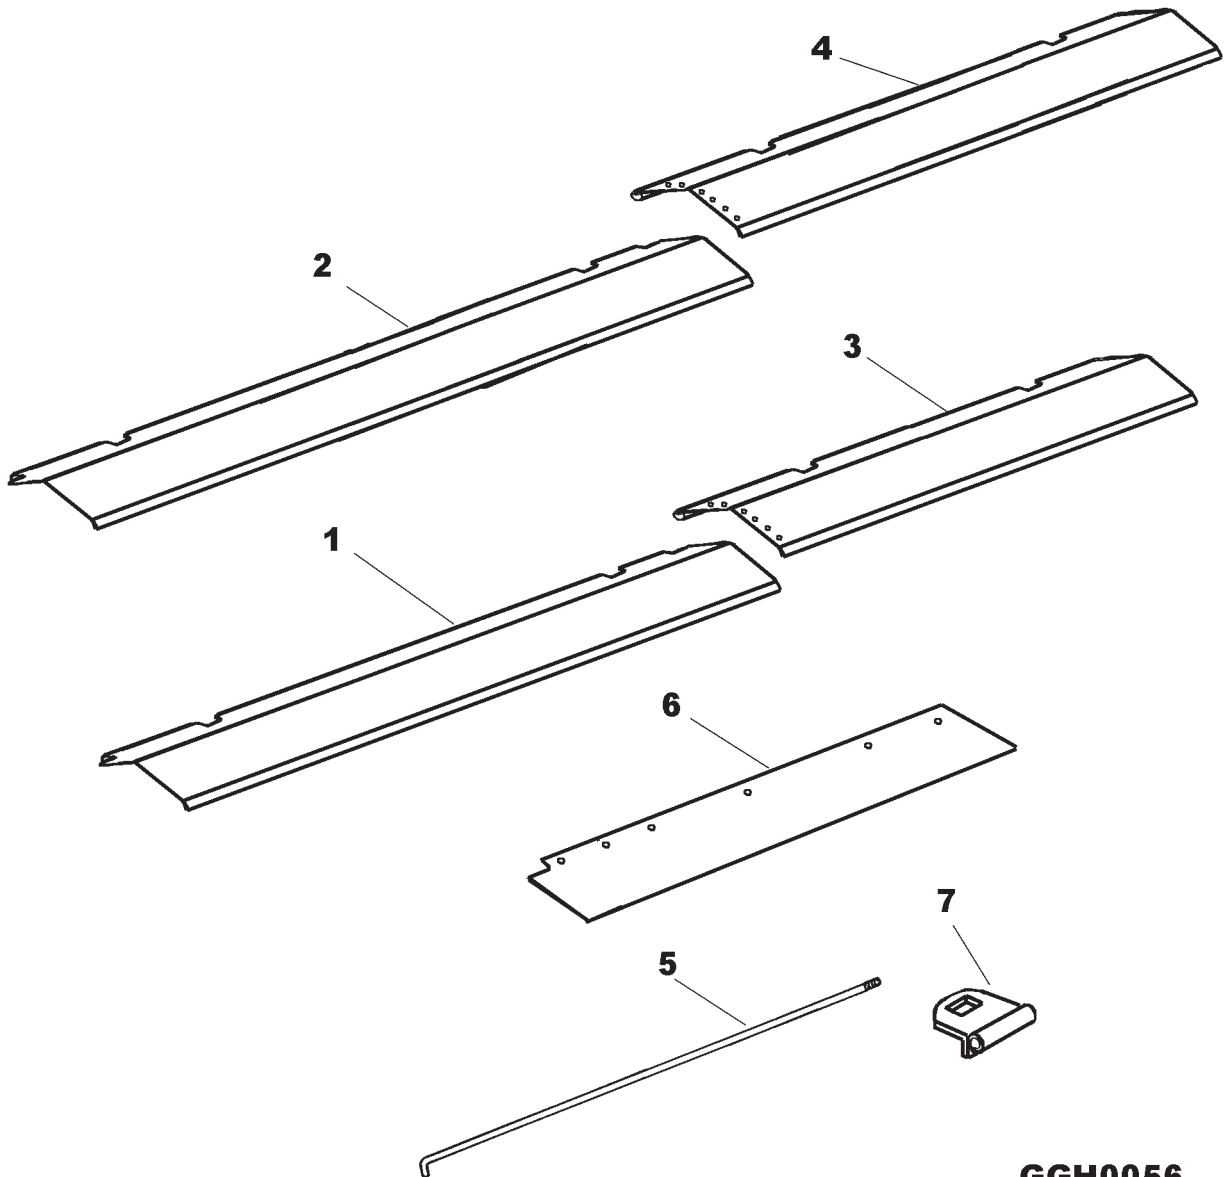

HEADERS
RAISED FEATHER SHEETS
FLEX (8000)

FEATHER SHEET ORIENTATION
(RAISED)

L.H.	30'	4	1	1	1	1	1	4	R.H.
	25'	4	2	2	2	2	4		
	20'	3	1	1	1	1	3		
	18'	4	1	1	1	4			

GGH0056