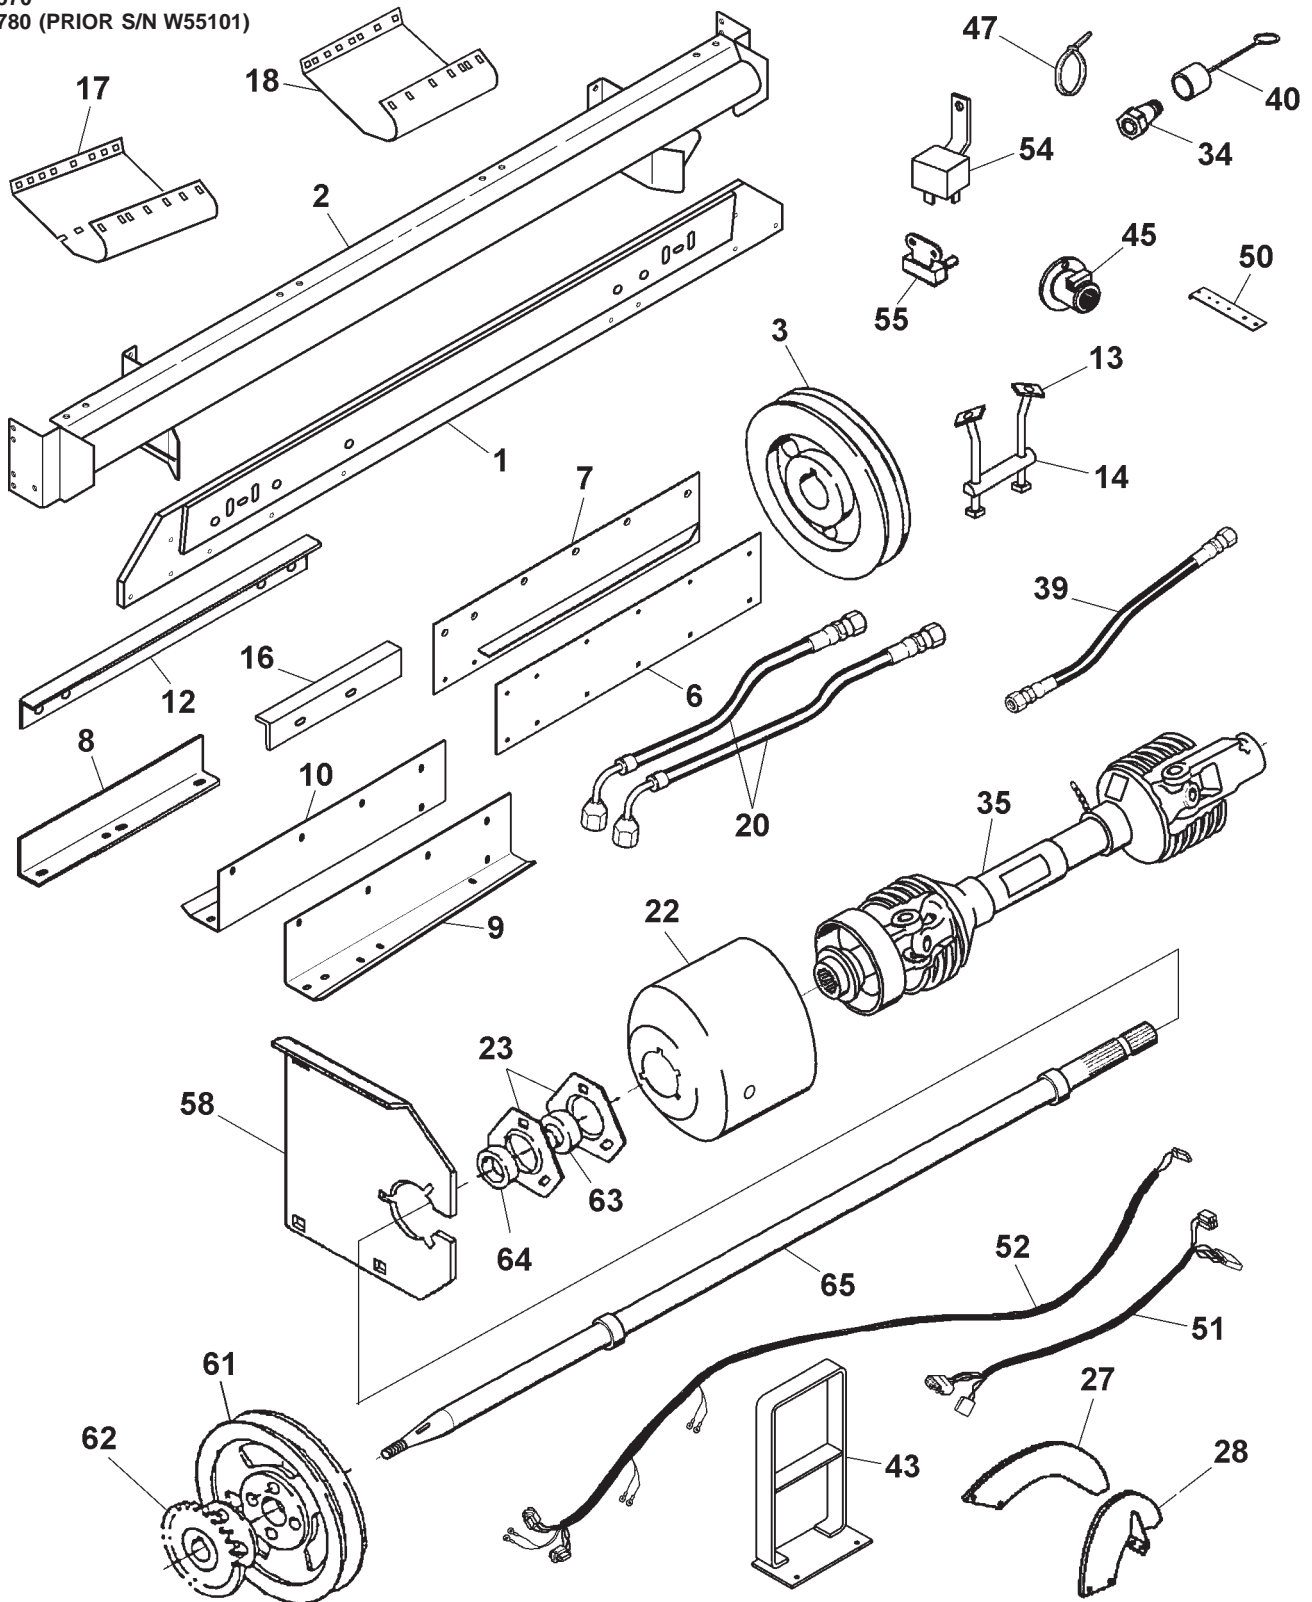

**7000 & 8000 GRAIN HEADERS
MOUNTING KITS (RIGID & FLEX)**

137

**HEADER ADAPTOR PACKAGE
FOR HEADERS PRIOR S/N HM84101
8570
8780 (PRIOR S/N W55101)**

ITEM	NUMBER	QTY	DESCRIPTION
-	71377757	AR	KIT, (ORDER THRU DEALER CENTRAL)
1	71374149	1	LOWER FRAME WLMT.
2	71377852	1	HANGER WLMT., ADAPTOR
3	71377763	1	SHEAVE, WOBBLE BOX, (8.740" O.D.) (FLEX & RIGID)
6	71375353	1	POST WLMT., INNER, LH (LTM)
7	71375354	1	POST WLMT., INNER, RH (LTM)
8	71376070	2	ANGLE, RETARDER, REAR
9	71377290	1	FILLER, PANEL, RH FEED HOUSING
10	71377291	1	FILLER, PANEL, LH FEED HOUSING
12	71377299	2	ANGLE, FILLER ADJ.
13	2505410W1	4	TEE BOLT
14	2512590W2	2	PIVOT, TEE BOLT
16	71377296	2	ANGLE, EXT. FRONT RETARDER
17	71375785	1	RETARDER EXT., RH WEAR
18	71377293	1	RETARDER EXT., LH WEAR
20	72509073	2	HOSE ASY., REEL DR. 1/2 X 33
	70923717	2	CONNECTOR, HYD., 5/8 TUBE X 3/4 ORB
22	71354266	1	SHIELD, PTO SHAFT
23	71192243	3	BEARING, FLANGETTE
27	71377774G	1	FLIGHTING EXT., RH (7/4")
28	71377901G	1	FLIGHTING EXT., LH (7/4")
34	700703886	3	COUPLER, HYD., QUICK 3/4 ORB
35	71377868	1	SHAFT ASY., PTO DRIVE
39	71369199	1	HOSE ASY., 1/4 ID X 34.5 LG
	70934923	1	REDUCER, 1/4 TUBE X 3/4 O-RING
40	186218M91	3	CAP, DUST HYD. COUPLER
43	71377759	2	SHIELD WLMT., STEP
45	105447W91	1	COUPLER, FLANGED, PTO 1-1/4 HEX
47	70925094	20	TIE, PLASTIC 7.5"
50	71378109	1	BRACKET, SWITCH, RELAY MOUNT
51	71378110	1	HARNESS, ADAPTER EXT. LIGHTS
52	71378108	1	HARNESS, COMBINE REEL FORE/AFT
54	72160919	2	RELAY
55	70270902	1	BREAKER, CIRCUIT
58	71360772	1	SUPPORT, BEARING
61	71328453	1	SHEAVE, BELT (8.26" O.D.) (STD/FLEX)
	71358971	1	SHEAVE, BELT (7.68" O.D.) (CL-CUT/FLEX)
	71360877	1	SHEAVE, DRIVE SHAFT, (9.842" O.D.) (RIGID)
62	71314073	1	SPROCKET, HUB WLMT. 19T (FLEX)
63	K4037	1	BEARING (1-3/8" I.D.)
64	K3999	1	COLLAR
65	71378088	1	*SHAFT, (18 FT. HEADER) (SEE 71380133)
	71378087	1	*SHAFT, (20 FT. HEADER) (SEE 71380137)
	71378086	1	*SHAFT, (25 FT. HEADER) (SEE 71375582)
	71378085	1	*SHAFT, (30 FT. HEADER) (SEE 71375579)

*(ORDER THRU DEALER CENTRAL)

CONTINUED

71377757
PR: t04d21j36a0041

7000 & 8000 GRAIN HEADERS
MOUNTING KITS (RIGID & FLEX)

HEADER ADAPTOR PACKAGE
FOR HEADERS PRIOR S/N HM84101
8570
8780 (PRIOR S/N W55101)