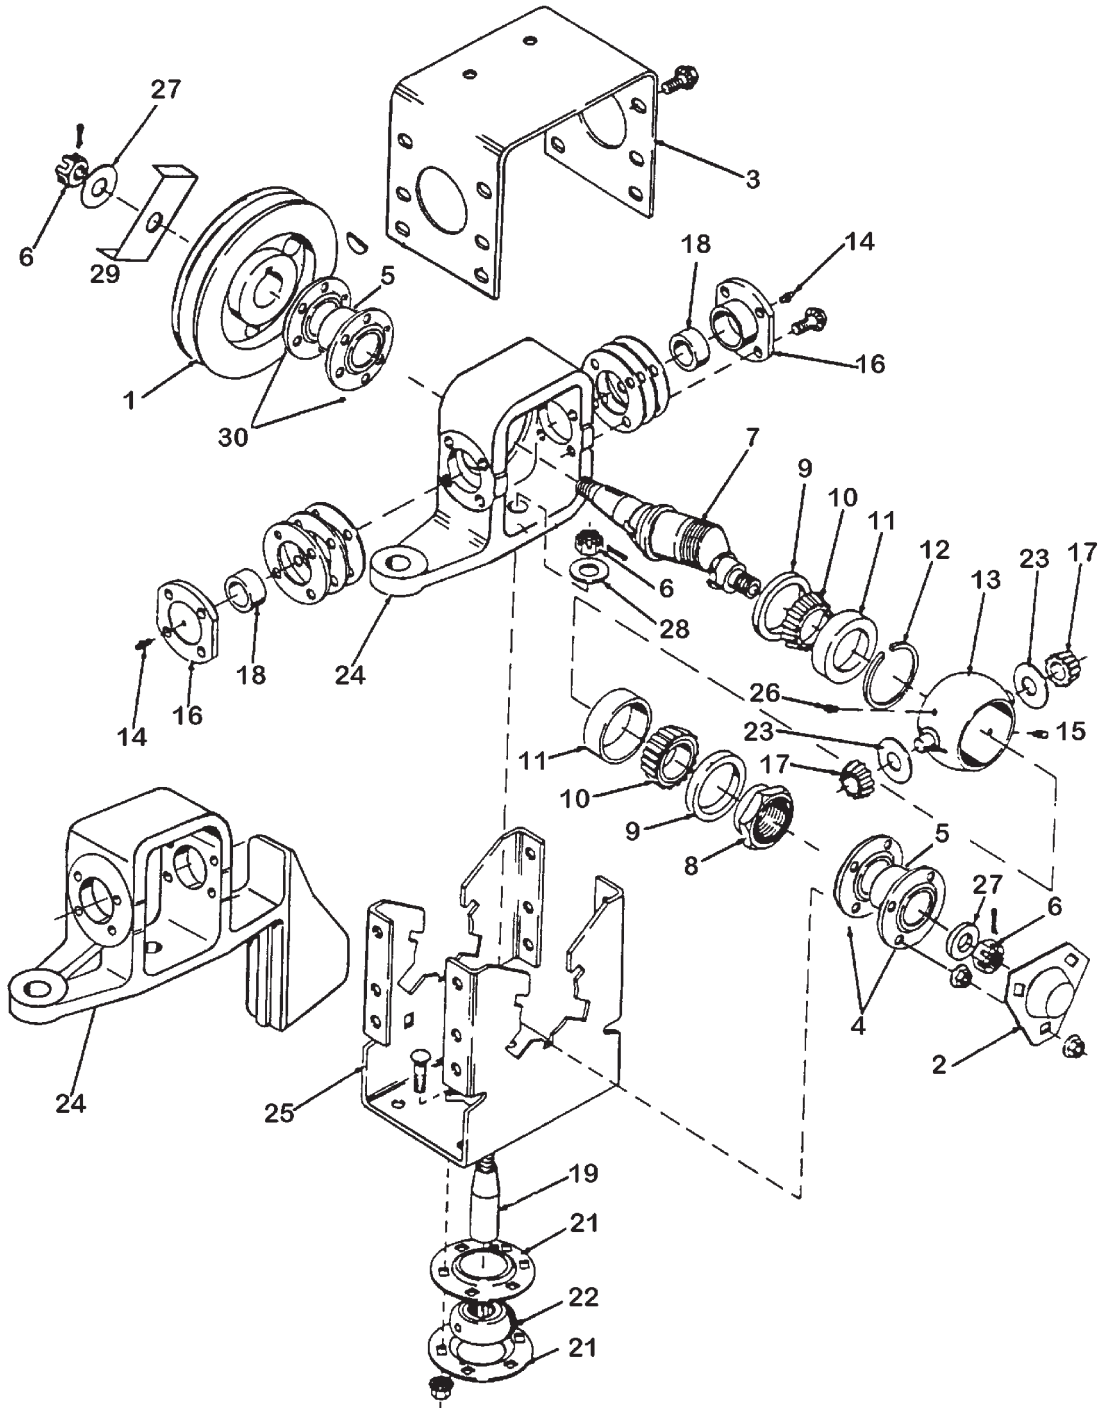

7000 & 8000 GRAIN HEADERS
CUTTER BAR

WOBBLE BOX
RIGID & FLEX (7000 & 8000)

71320945

**7000 & 8000 GRAIN HEADERS
CUTTER BAR**

105

**WOBBLE BOX
RIGID & FLEX (7000 & 8000)**

ITEM	NUMBER	QTY	DESCRIPTION
-	71389337	AR	WOBBLE BOX ASY. COUNTER WEIGHTED (25'-30' RIGID HEADERS)
-	71344225	AR	WOBBLE BOX ASY. (ALL FLEX HEADERS) (DOES NOT INCLUDE ITEMS 1 & 27)
1	71320934	1	SHEAVE, 1-GROOVE, 9-27/32" O.D.
	29780X	1	KEY, WOODRUFF, NO. 15
2	71320929	1	SHIELD, CRANKSHAFT, NUT
	70931211	3	NUT, FLANGED, 3/8-16
3	71353693	1	COVER
	368270X1	6	CAPSCREW, 3/8NC X 1-1/4 (GR. 5)
	70931211	6	NUT, FLANGED, 3/8-16
4	71370130	2	FLANGE, BEARING 72MM SPHERICAL DIAM (3- BOLT)(W/NOTCH FOR LUBE FITTING)
	70923220	3	BOLT, 3/8NC X 1-1/4
	70931211	6	NUT, FLANGED, 3/8-16
5	71333775	2	BEARING
6	70934976	3	NUT, JAM, 3/4NC
	70918454	3	PIN, COTTER, 1/8 X 1-1/2
7	71338588	1	CRANKSHAFT, WOBBLE BOX
8	71325325	1	NUT, LOCK, BEARING ADJ.
9	71307586	2	SEAL
10	833095M1	2	CONE, BEARING
11	833094M1	2	CUP, BEARING
12	71314218	1	SPACER, BEARING CUP
13	71315489	1	RING, TRUNNION
14	70922887	2	FITTING, LUBE
15	70915276	1	FITTING, LUBE
16	71317411	2	HOUSING, PIVOT BEARING
	7772049	8	CAPSCREW, FLANGED, 5/16NC X 1 (GR.5)
	71312130	AR	SHIM (.010)
	71312131	AR	SHIM (.005)
	71312132	AR	SHIM (.002)
17	70225608	2	CONE, BEARING
18	70241380	2	CUP, BEARING
19	71349959	1	PIN, PIVOT
20	70931942	1	NUT, PUSHON (NOT SHOWN)
21	71369864	2	FLANGE, BEARING, (RELUBE)(6-BOLT)
	70931350	3	BOLT, 3/8NC X 1
	70931211	3	NUT, FLANGED, 3/8-16
22	71349955	1	BEARING ASY. (INCL. PLUG, BRG., SEAL, & FITTING)
	71349954	1	PLUG, CAP
	832909M1	1	BEARING
	70934820	1	SEAL, OIL
	70915019	1	FITTING, LUBE
	70918264	1	WASHER SAE 1/4
23	71312133	2	SHIELD, BEARING, TRUNNION
24	71335420	1	FRAME, TRUNNION, (W/O COUNTER WEIGHT)
	71368918	1	FRAME, TRUNNION, (COUNTER WEIGHTED)
25	71385140	1	HOUSING, WOBBLE BOX
26	70916619	1	FITTING, PRESS, RELIEF
27	70927901	1	WASHER, 1-3/4" O.D X .781" I.D. X 7 GA.
28	70918269	1	WASHER, 1-1/2" O.D. X 3/4" I.D.
29	71362414	1	FAN
30	71370634	2	FLANGE, BEARING, 72MM SPHERICAL DIAM (6-BOLT)
	70931350	6	BOLT, RHSSN, 3/8-16 X 1
	70931211	6	NUT, FLANGED, 3/8-16

71320945
PR: t04d21j36a0026