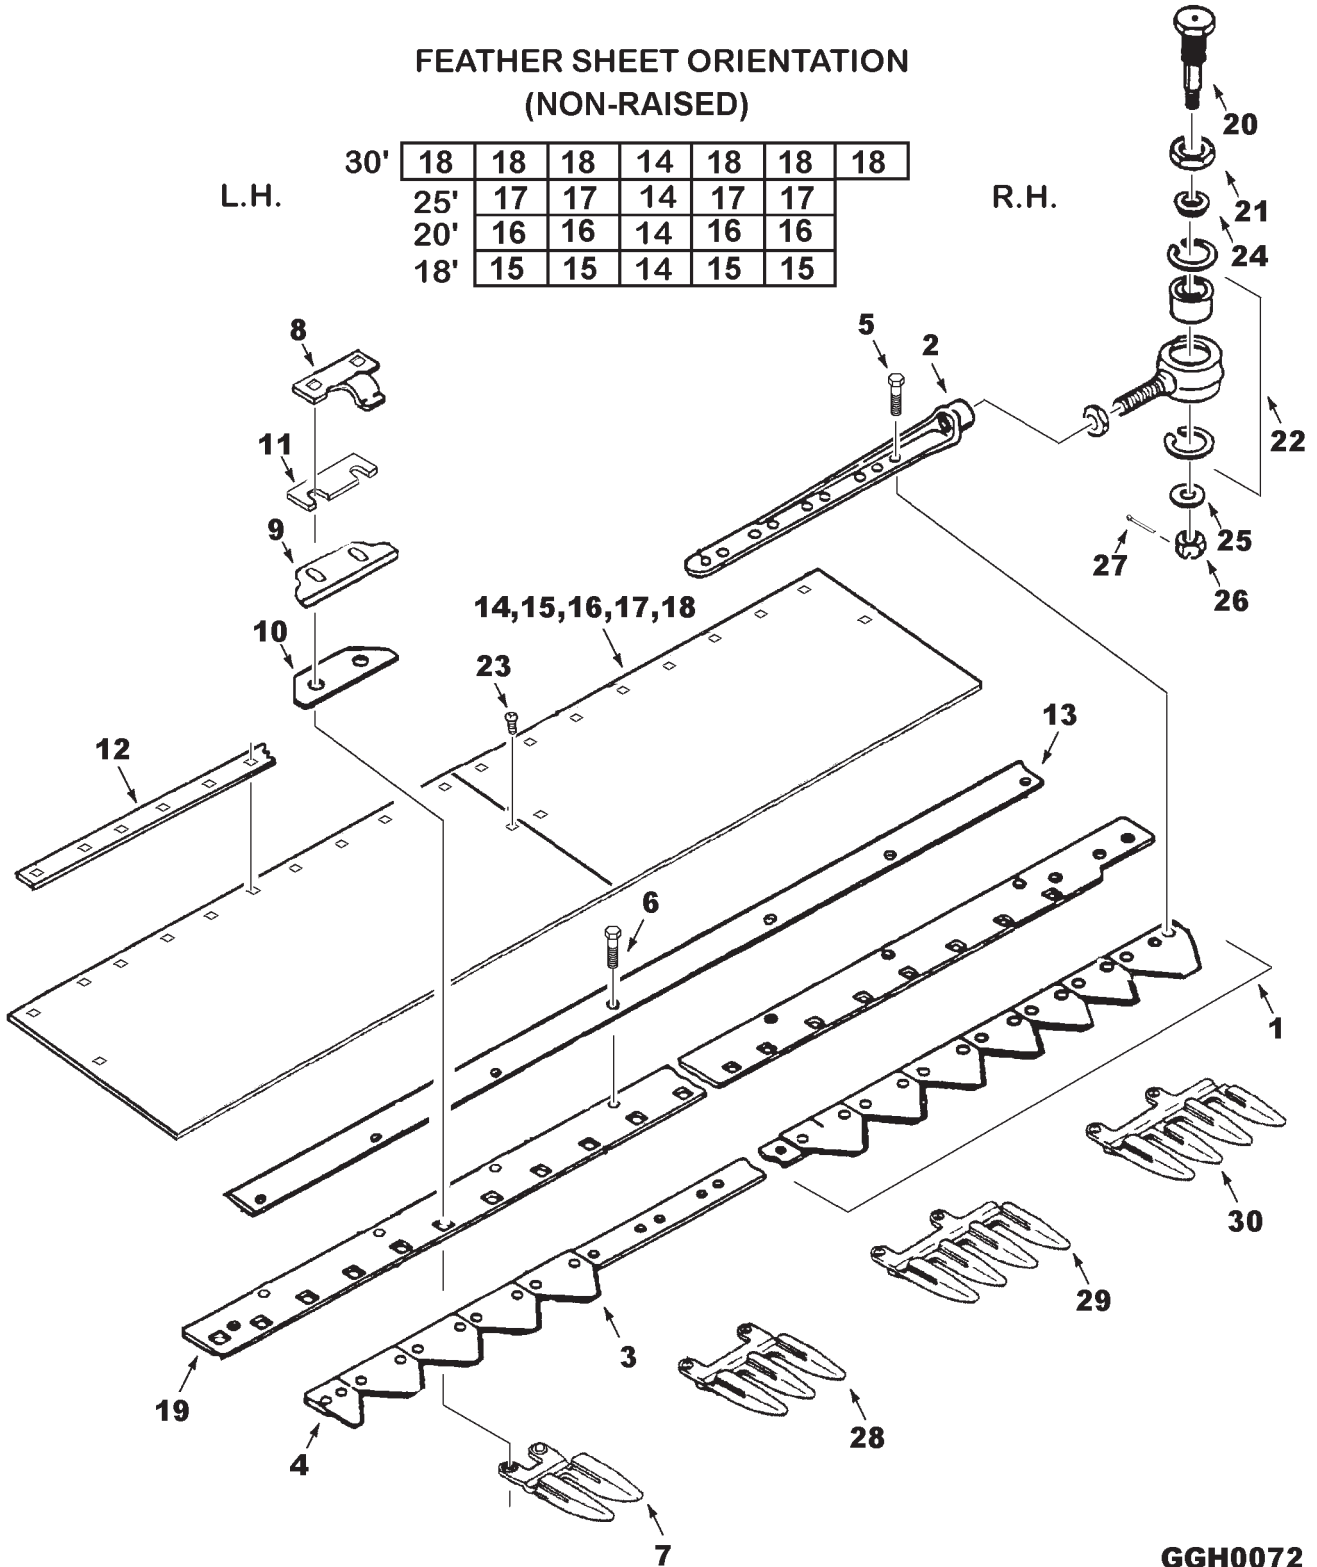

*(ORDER THRU DEALER CENTRAL)

71386649
PR: t04d21j36a0020

7000 & 8000 GRAIN HEADERS
CUTTER BAR

SICKLES & GUARDS
FLEX (8000)

FEATHER SHEET ORIENTATION
(NON-RAISED)

L.H.	30'	18	18	18	14	18	18	18
	25'	17	17	14	17	17		
	20'	16	16	14	16	16		
	18'	15	15	14	15	15		