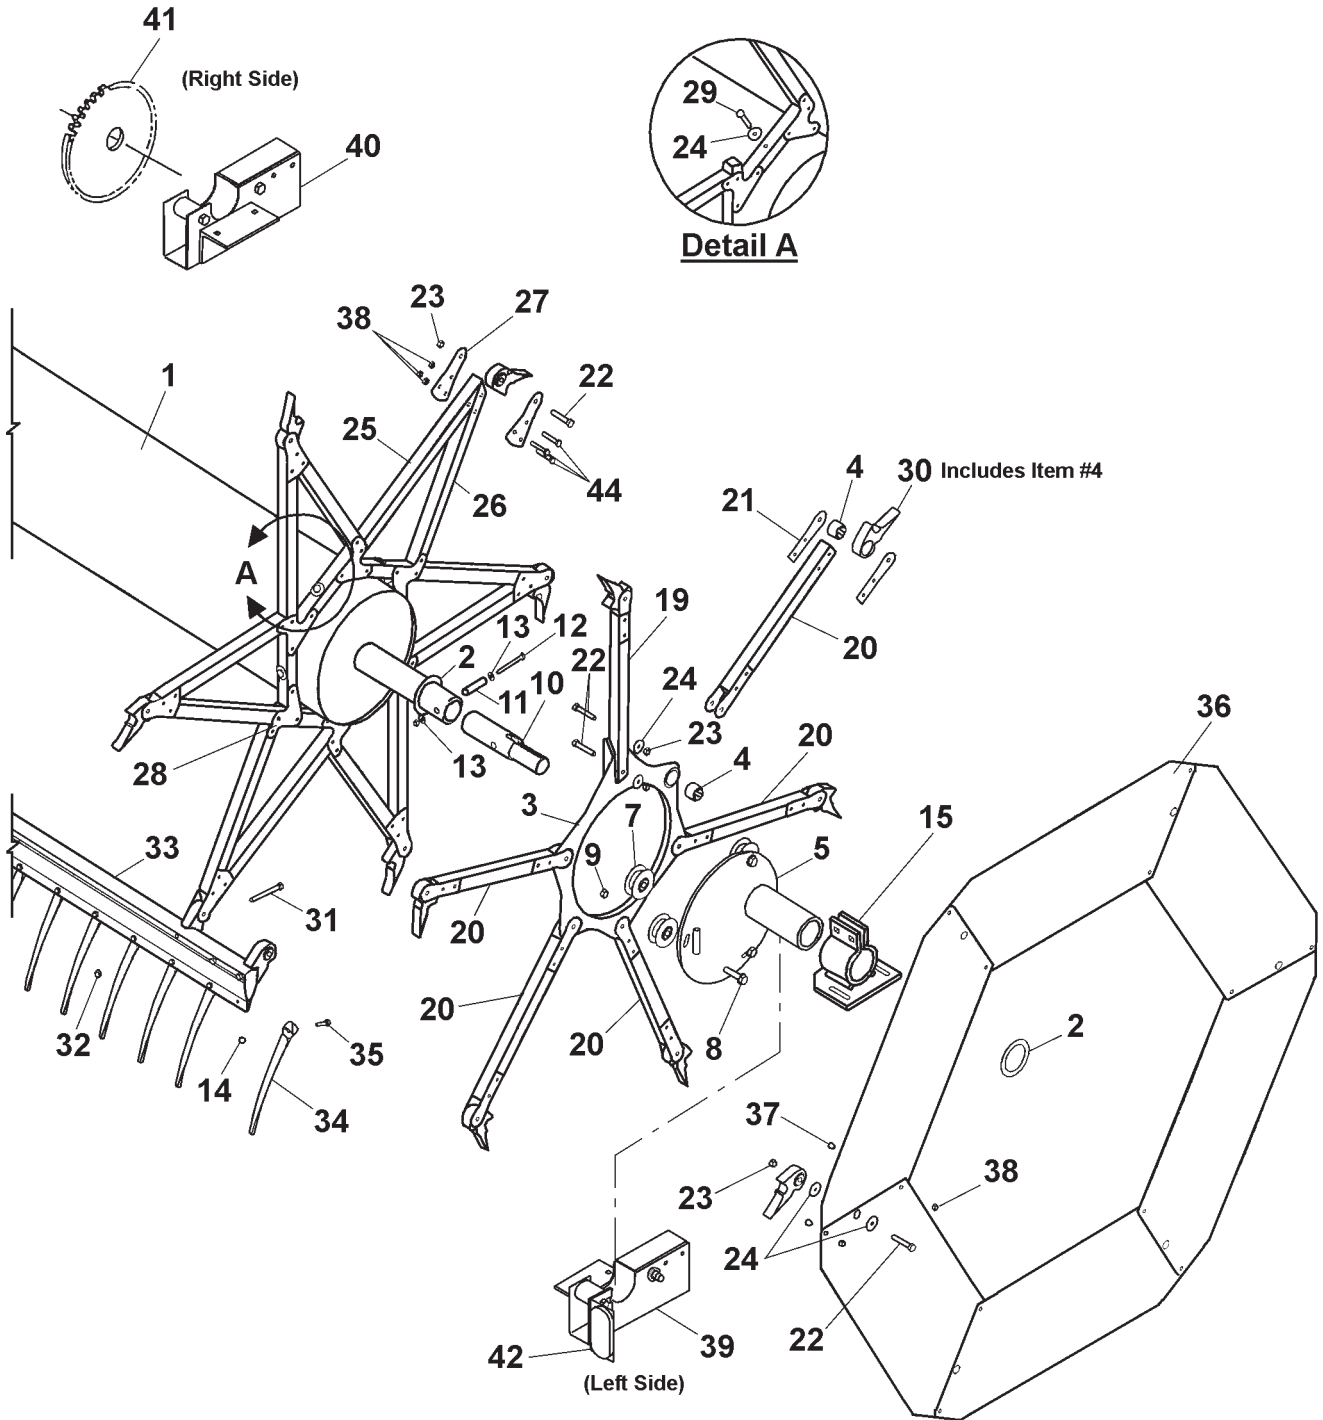

7000 & 8000 GRAIN HEADERS
REEL

PICKUP REEL (UHC U-11)
FLEX & RIGID
8000 & 7000

**7000 & 8000 GRAIN HEADERS
REEL**

83

**PICKUP REEL (UHC U-11)
FLEX & RIGID
8000 & 7000**

ITEM	NUMBER	QTY	DESCRIPTION
1	71386626	1	CENTERSHAFT (18 FT.)
	71386627	1	CENTERSHAFT (20 FT.)
	71386628	1	CENTERSHAFT (25 FT.)
	71386629	1	CENTERSHAFT (30 FT.)
2	700708889	4	WASHER, 2.031 X 2.750
3	700719073	2	RING, ECCENTRIC CONTROL (6-BAT)
4	700713276	10	BEARING, BALL
5	700708886	2	PLATE ASY., CONTROL
	700721666	2	BUSHING
	70914465	2	FITTING, LUBE, .125-27 PTF/SHORT
	700708888	6	PLATE ASY., ROLLER CONTROL
8	368854X1	6	CAPSCREW, HFS, 3/8-16 X 1-3/4
9	Y704635	6	NUT, CTR-LOCK, HEX, 3/8-16
10	700708892	1	SHAFT, STUB
11	70917864	2	PIN, SPRING, 1/20X 2.00 SLTD
12	70923282	2	CAPSCREW, 1/4-20 X 2-1/2
	70923358	2	NUT, CTR-LOCK, HEX, 1/4-20
13	70918264	4	WASHER, 1/4 SAE
14	70923358	AR	NUT, CTR-LOCK, HEX, 1/4-20
15	3728605M1	2	MOUNTING ASY., CLAMP
	70922787	4	BOLT, CARRIAGE, RHSN, 3/8-16 X 1-1/2
	70918266	4	WASHER, FLAT, 3/8
	Y704635	4	NUT, CTR-LOCK, HEX, 1/4-20
19	700708872	2	ARM, FIXED CONTROL
20	700708873	10	ARM, REGULAR CONTROL
21	700708864	44	END PLATE
	70922837	AR	CAPSCREW, 1/4-20 X 1-1/2
	70928372	AR	NUT, 1/4-20 KEPS
22	70922127	AR	CAPSCREW, 5/16-18 X 1-3/4
23	832302M1	AR	NUT, NYLON-LOCK, HEX, 5/16-18
24	832035M1	AR	WASHER, 3/4 X 1.00
25	2763079M1	AR	ARM, LONG, (6 X 42-8")
26	2763080M1	AR	ARM, BRACE, (6 X 42-8")
27	700708863	AR	TIP PLATE
28	2763083M1	AR	INNER PLATE, (6 X42-8") (18 THRU 25 FT.)
	71386644	72	INNER PLATE, (6 X42-10") (30 FT. ONLY)
	70922837	AR	CAPSCREW, 1/4-20 X 1-1/2
	70928372	AR	NUT, 1/4-20 KEPS
29	350085X1	AR	CAPSCREW, 5/16-18 X 2.00 W/EXT LW
30	700716861	AR	HOLDER ASY., BEARING (INCLS. ITEM # 4)
	700713276	AR	BEARING, BALL

CONTINUED

71386649
PR: t04d21j36a0020