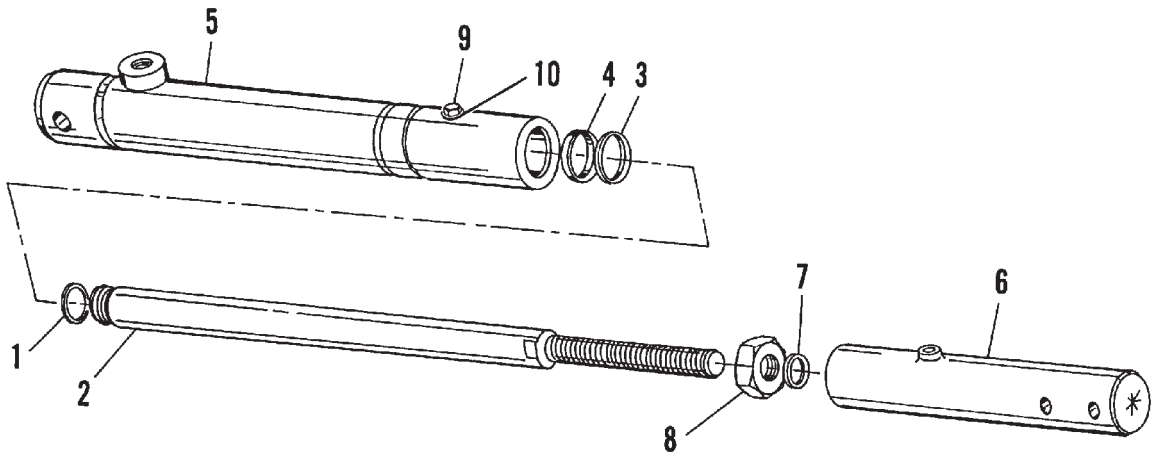

CYLINDER REEL LIFT
SLAVE
FLEX & RIGID
8000 & 7000

**7000 & 8000 GRAIN HEADERS
HYDRAULICS**

121

**CYLINDER REEL LIFT
SLAVE
FLEX & RIGID
8000 & 7000**

ITEM	NUMBER	QTY	DESCRIPTION
-	71353767	1	CYLINDER ASY., SLAVE
1	-----	--	RING, RETAINING
2	71370139	1	ROD, PISTON
3	-----	--	SEAL, WIPER
4	-----	--	SEAL
5	71370141	1	BARREL ASY.
6	71370145	1	END, ROD
7	-----	--	RING, RETAINING
8	70920439	1	NUT
9	-----	--	SCREW, BLEED
10	1020298M1	1	WASHER/SEAL
-	836522M91	1	SEAL KIT (INCL. ITEMS 1,3,4,7,9,& 10)

71353767
PR: t04d21j36a0033