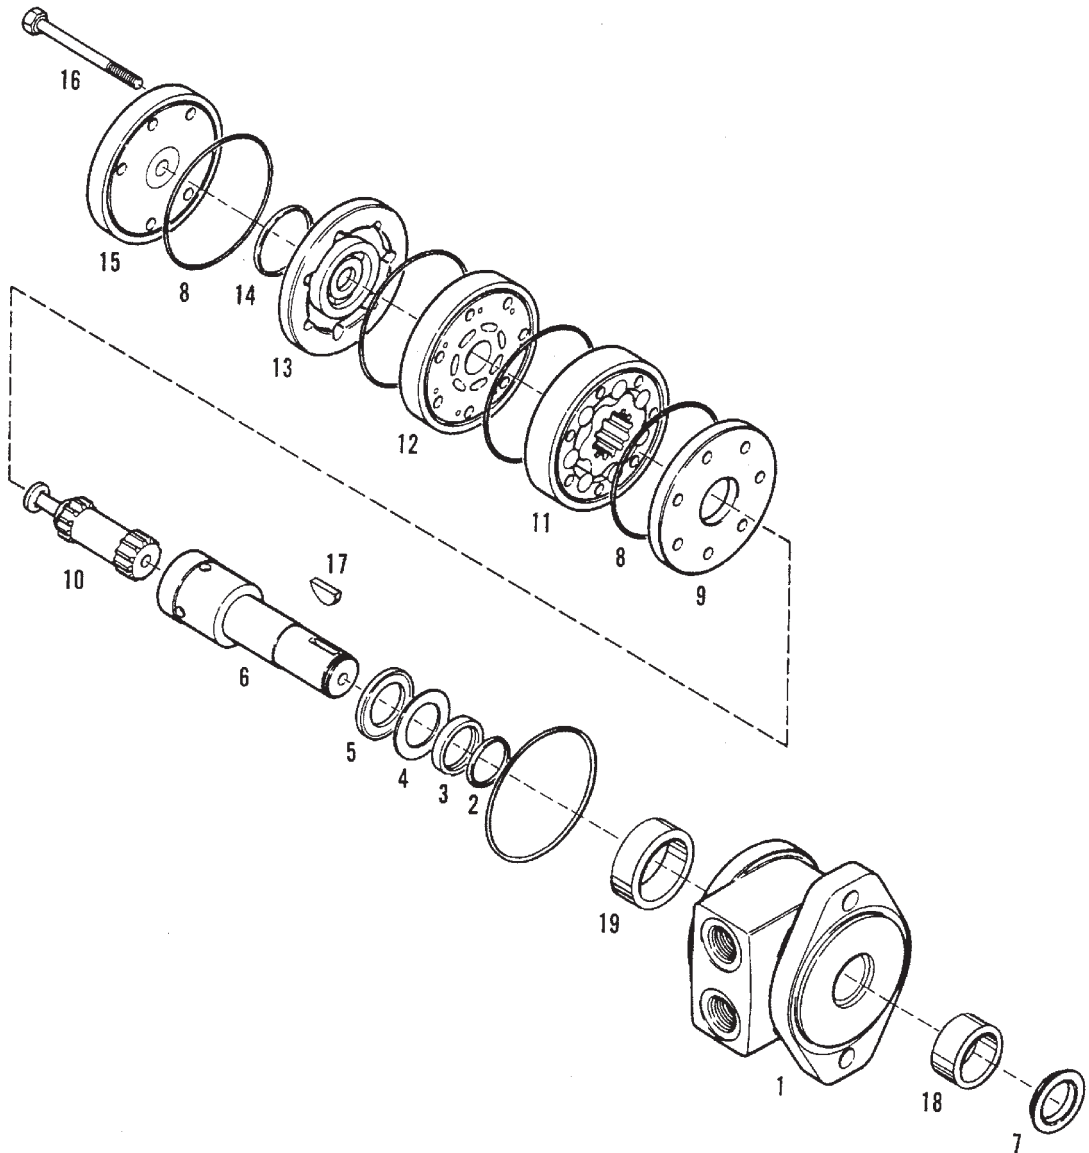

7000 & 8000 GRAIN HEADERS
HYDRAULICS

HYDRO REEL MOTOR
RIGID & FLEX
8000 & 7000

**7000 & 8000 GRAIN HEADERS
HYDRAULICS**

115

**HYDRO REEL MOTOR
RIGID & FLEX
8000 & 7000**

ITEM	NUMBER	QTY	DESCRIPTION
-	71359559	1	MOTOR ASY., (INCL. ITEMS 1-19)
1	71359560	1	HOUSING ASY., (INCL. ITEMS 18 & 19)
2	71359561	1	RING, BACK-UP
3	71339673	1	SEAL, CASE
4	71341640	1	WASHER, THRUST
5	71341644	1	BEARING, THRUST
6	71359562	1	SHAFT, COUPLING
7	71359563	1	SEAL
8	71359564	5	O-RING, 3.247 I.D. X .081 WIDE
9	71359565	1	PLATE, WEAR
10	71359566	1	LINK, DRIVE
11	71359567	1	ROTOR ASY.
12	71359568	1	MANIFOLD
13	71359569	1	COMMUTATOR ASY.
14	71359570	1	RING, SEAL
15	71359571	1	COVER, END
16	71359572	7	BOLT
17	70905126	1	KEY, WOODRUFF #15
18	71359602	1	BUSHING, SMALL, DRIVE END
19	71359601	1	BUSHING, LARGE
-	71367527	AR	*KIT, SEAL (INCL. ITEMS 2, 3, 7, 8 & 14)
-	71371920	AR	**KIT, SEAL (EATON UNIT)

NOTE: (MOTOR ASY. COULD BE EITHER
*PARKER/ROSS OR **EATON. ILLUSTRATED
SERVICE PARTS ARE FOR PARKER/ROSS UNIT
ONLY! NO SERVICE PARTS ARE AVAILABLE
FOR EATON UNIT EXCEPT SEAL KIT)

71359559
PR: t04d21j36a0030