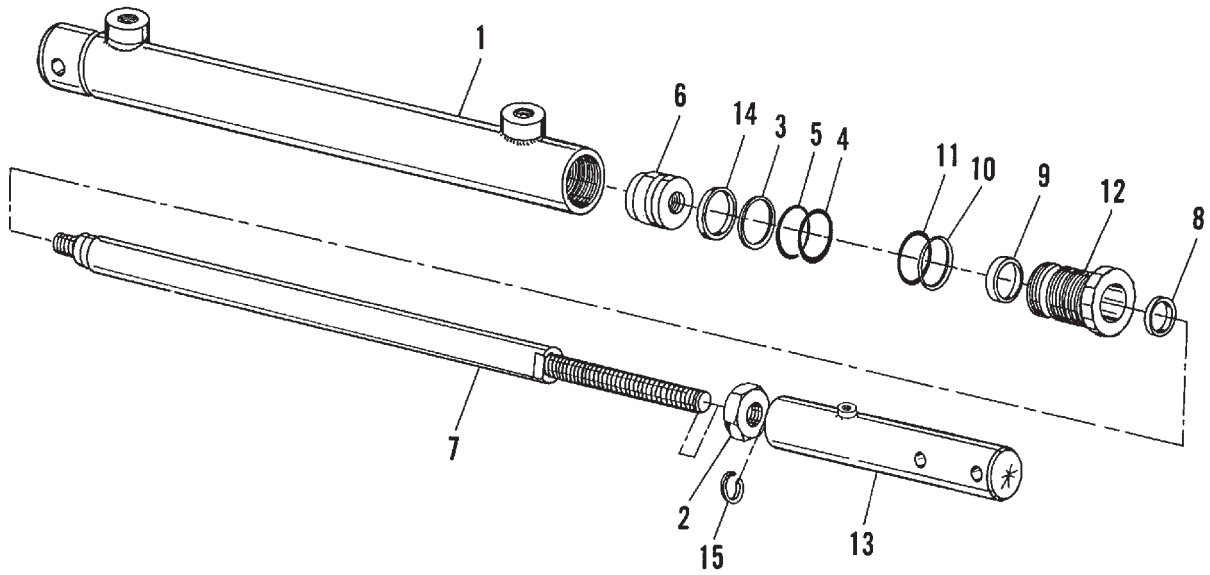

CYLINDER REEL LIFT
MASTER
FLEX & RIGID
8000 & 7000

**7000 & 8000 GRAIN HEADERS
HYDRAULICS**

119

**CYLINDER REEL LIFT
MASTER
FLEX & RIGID
8000 & 7000**

ITEM	NUMBER	QTY	DESCRIPTION
-	71353766	1	CYLINDER ASY., MASTER
1	71370147	1	BARREL ASY.
2	70920439	1	NUT
3	-----	--	RING, SLIPPER
4	-----	--	O-RING
5	-----	--	O-RING
6	71370143	1	PISTON
7	71370146	1	ROD, PISTON
8	-----	--	SEAL, WIPER
9	-----	--	SEAL
10	-----	--	WASHER, BACKUP
11	-----	--	O-RING
12	71370144	1	BEARING
13	71370145	1	END, ROD
14	-----	--	RING, WEAR
15	-----	--	RING, RETAINING
-	71370137	1	SEAL KIT (INCL. ITEMS 3-5, 8-11 & 14-15)

71353766
PR: t04d21j36a0032