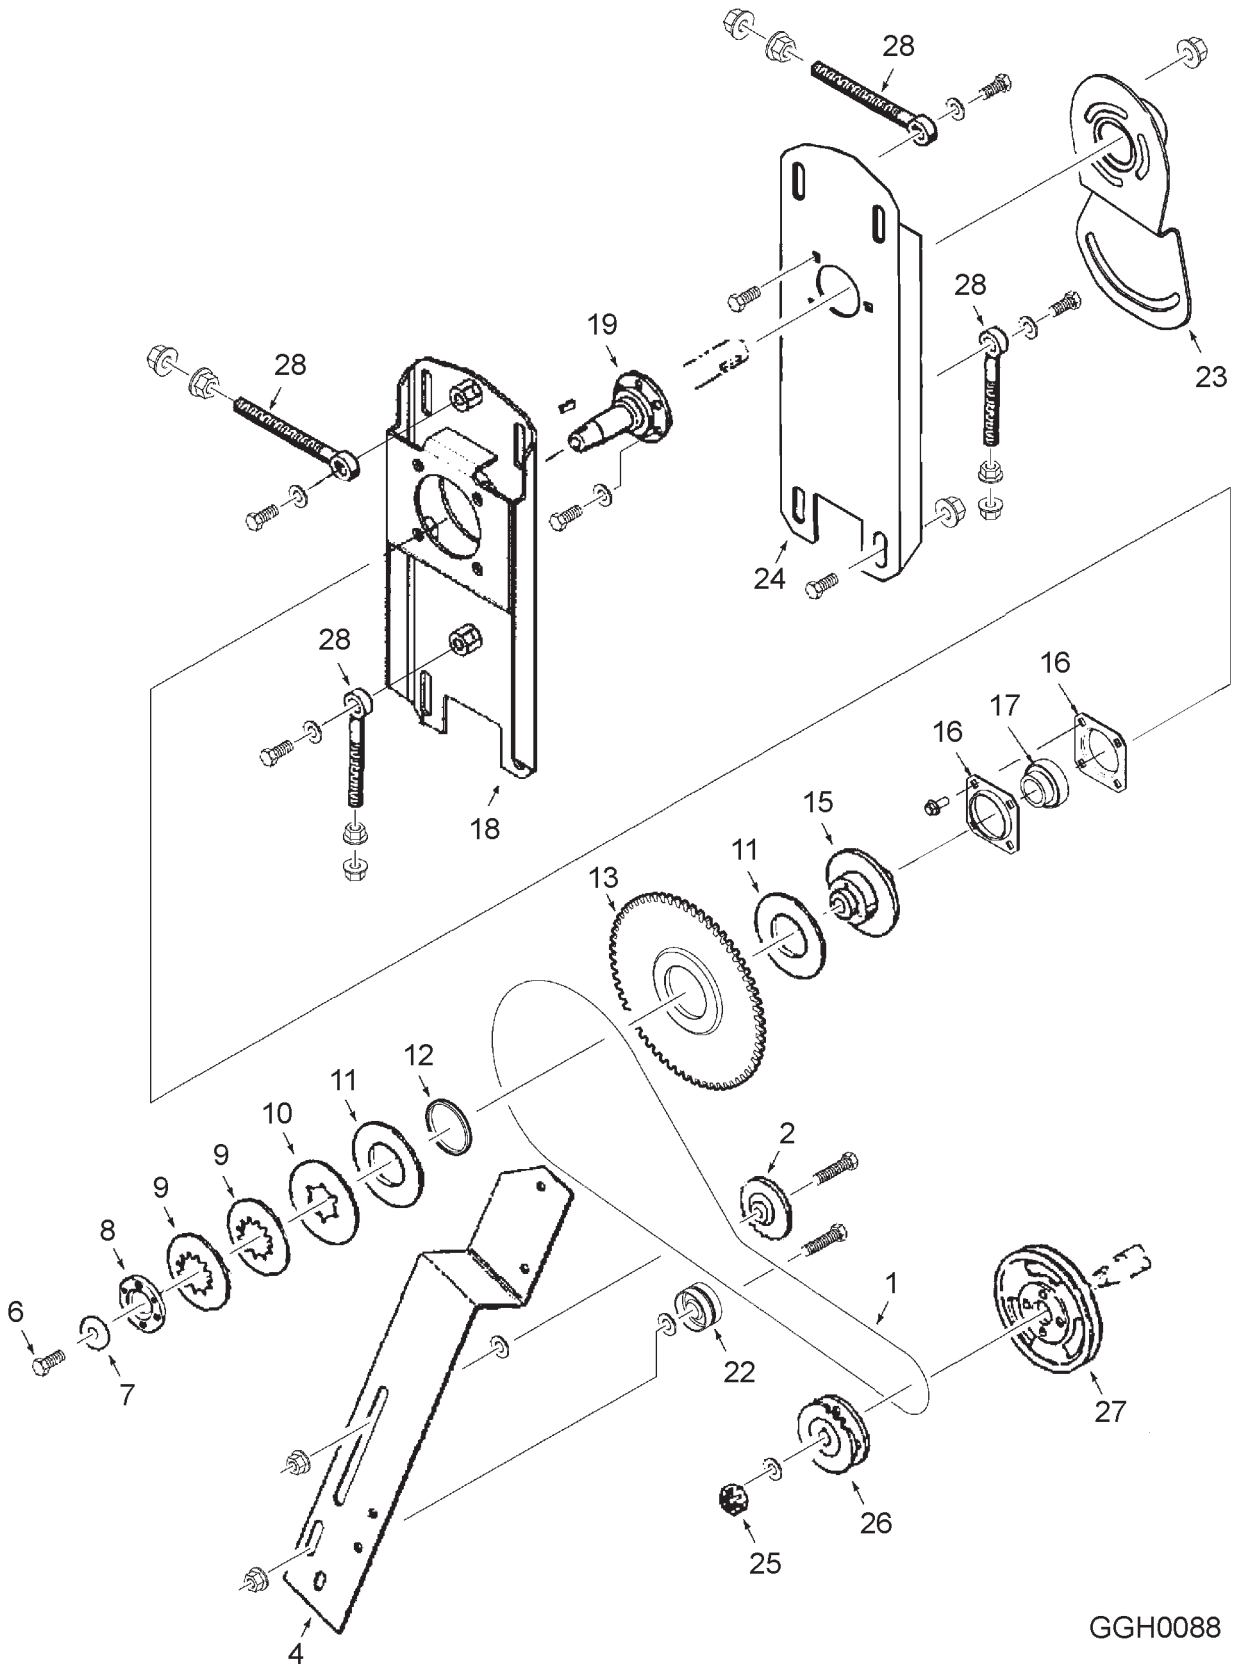

7000 & 8000 GRAIN HEADERS
DRIVES

CONVEYOR DRIVE
FLEX & RIGID
8000 & 7000
EFFECTIVE S/N HP84101

**7000 & 8000 GRAIN HEADERS
DRIVES**

65

**CONVEYOR DRIVE
FLEX & RIGID
8000 & 7000
EFFECTIVE S/N HP84101**

ITEM	NUMBER	QTY	DESCRIPTION
23	71377580	1	FLANGE ASY., ADJ. WLMT.
	70928352	3	NUT, FLANGED 3/8NC
	70920469	2	SETSCREW, 3/8NC X 3/4
	70931350	3	CARRIAGE BOLT, 3/8 X 1
	700707139	1	KEY, WOODRUFF, NO. 27, 1/4 X 2
24	71373396	1	SUPPORT ASY., CONVEYOR, RH
	70931363	4	CARRIAGE BOLT, 1/2-13 X 1
	704031	4	NUT, 1/2-13
	Y705046	4	LOCKWASHER, 1/2
	Y705624	4	WASHER, 1/2
	70936525	2	NUT, SPEED, 1/2
	70917423	1	NUT, SLOTTED, 5/8NC
25	70922002	1	PIN, COTTER, 1/8 X 1
	70918432	1	WASHER, 5/8
	71390984	1	SPROCKET ASY., 16T-60 (RIGID & FLEX)
26	71395464	1	SPROCKET ASY., SLOW DOWN, 14T-60
	70910276	1	KEY, WOODRUFF #27
27	71358971	1	SHEAVE (7.677" O.D.)(FLEX HEADERS)
	71371580	1	SHEAVE, (9.134" O.D.)(RIGID HEADERS)
	71358711	1	SHEAVE (6.890" O.D.)(FOR CLEAN CUT SICKLE DRIVE)
28	70921176	3	CAPSCREW, 1/2NC X 1-1/4
	70918431	3	WASHER,(1/2 USS)
	70931187	8	NUT, FLANGED, 1/2NC
	70921024	1	CAPSCREW, 1/2 X 2.0
	70923858	2	WASHER, PLATE, .53 X 1-1/4 X 7GA
	71355699	4	EYEBOLT, ROD ADJUSTER
	704254	8	NUT, FLANGE, 1/2-13
	70921176	3	CAPSCREW, 1/2-13 X 1-1/4
	70918431	3	WASHER, 1/2 X 12GA
	70921024	1	CAPSCREW, 1/2-13 X 2
29	70923858	2	WASHER, .531 ID X 1.25 OD X 7GA
	71378613	1	DECAL, CLEARANCE WARNING (NOT SHOWN)

GGH0088
PR: t05b03i51b0002