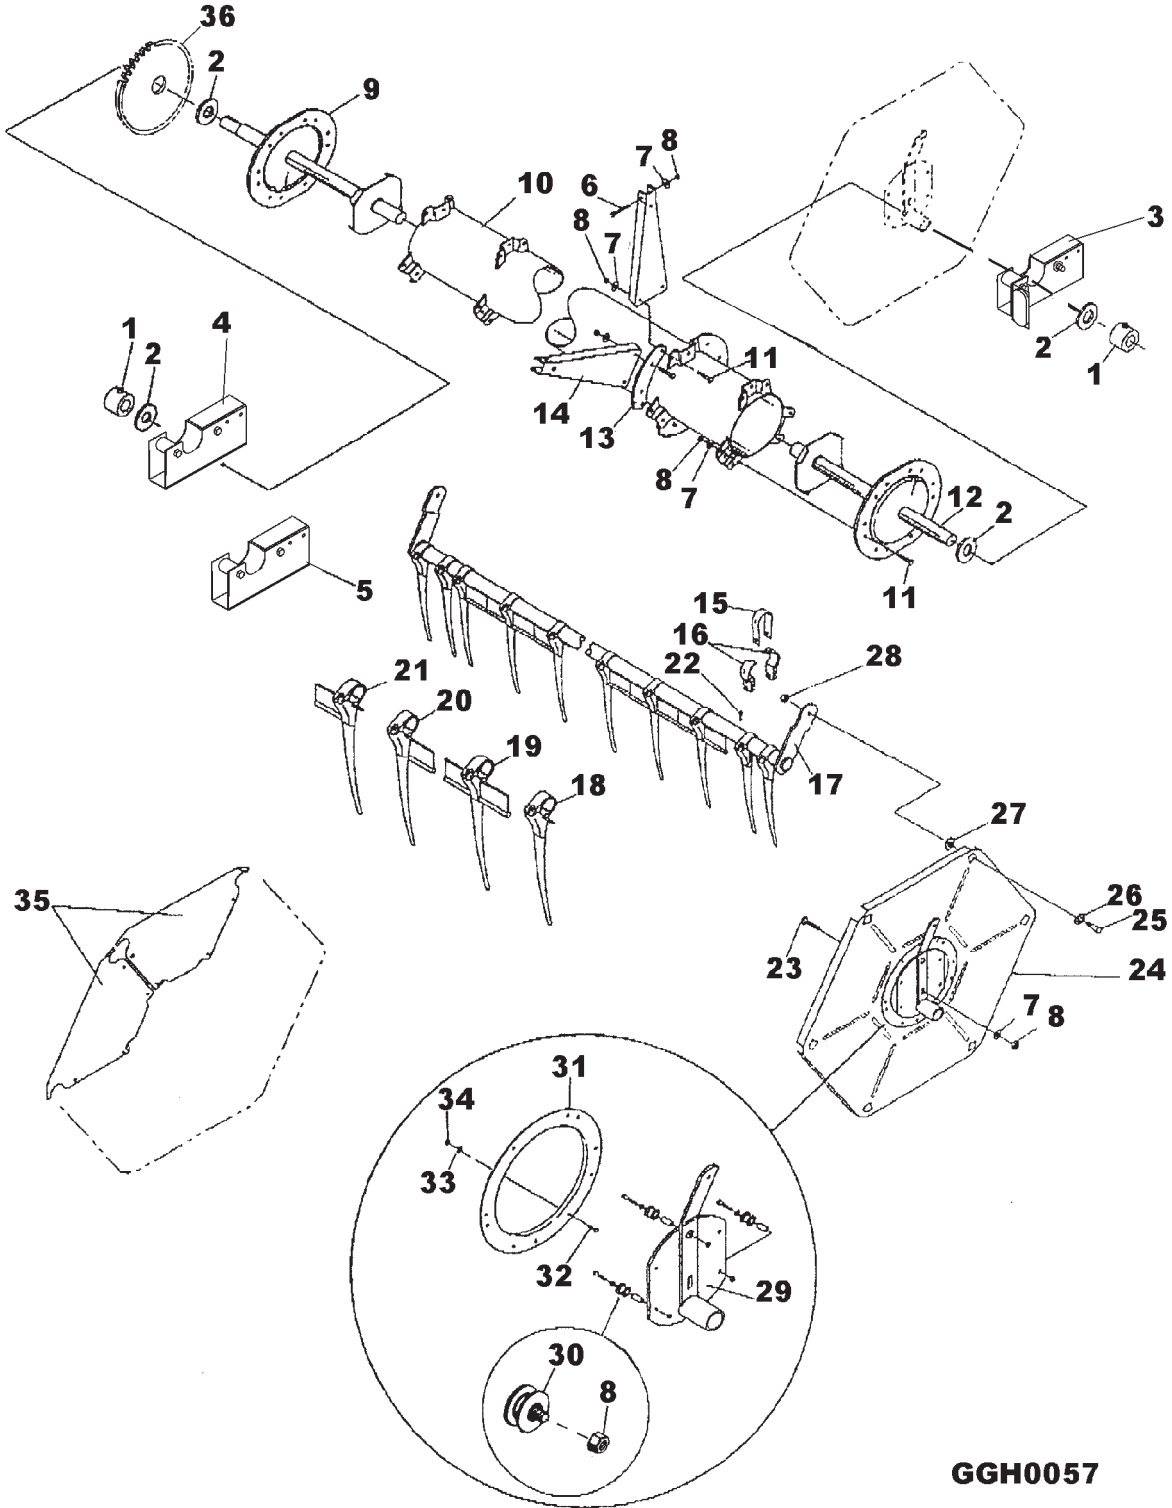

7000 & 8000 GRAIN HEADERS
REEL

PICKUP REEL (HCC)
LEVEL ("2")
FLEX & RIGID (6 INCH FINGER SPACING)
8000 & 7000

GGH0057

**7000 & 8000 GRAIN HEADERS
REEL**

79

**PICKUP REEL (HCC)
LEVEL ("2")
FLEX & RIGID (6 INCH FINGER SPACING)
8000 & 7000**

ITEM	NUMBER	QTY	DESCRIPTION
22	70951293	AR	SCREW, SLOTTED, 3.5 X 1.3 X 16 METRIC QTY=(219 FOR 18',243 FOR 20',303 FOR 25' & 363 FOR 30')
23	70950176	AR	BOLT, RHSN, M12 X 1.75 X 40
24	71389136	AR	SHIELD, ECCENTRIC END
25	71368520	AR	SCREW, SOC HD SHOULDER, M12 X 1.75 X 50
26	71368704	AR	BEARING, ECCENTRIC, (MALE)
27	71368703	AR	BEARING, ECCENTRIC, (FEMALE)
28	70950946	AR	NUT, M12 X 1.75
29	71368706	AR	FRAME, ROLLER, ECCENTRIC
	71391291	AR	DECAL LEVEL ("2")
	70914463	AR	FITTING, LUBE
30	71368702	AR	BEARING, ROLLER
31	71136185	AR	RING, ECCENTRIC CONTROL
32	70950018	AR	BOLT, M8 X 1.25 X 20
33	1177981	AR	WASHER, LOCK, M8
34	1122477	AR	NUT, M8 X 1.25
35	71368511	6	END SHIELD, RH END (18' & 20')
	70950036	AR	CAPSCREW, M10 X 1.5 X 25
	70950985	AR	NUT, LOCK, M10 X 1.5
36	71320310	1	SPROCKET ASY. (DRIVING-78T.)
	70905127	1	KEY, WOODRUFF #1008
	70923306	1	SETSCREW 1/2-13 X 1"
-	71392017	AR	*KIT, PICKUP REEL, (HCC) (18FT)
-	71392018	AR	*KIT, PICKUP REEL, (HCC) (20FT)
-	71392019	AR	*KIT, PICKUP REEL, (HCC) (25FT)
-	71392020	AR	*KIT, PICKUP REEL, (HCC) (30FT)

*(ORDER THRU DEALER CENTRAL)

GGH0057
PR: t04d21j36a0018