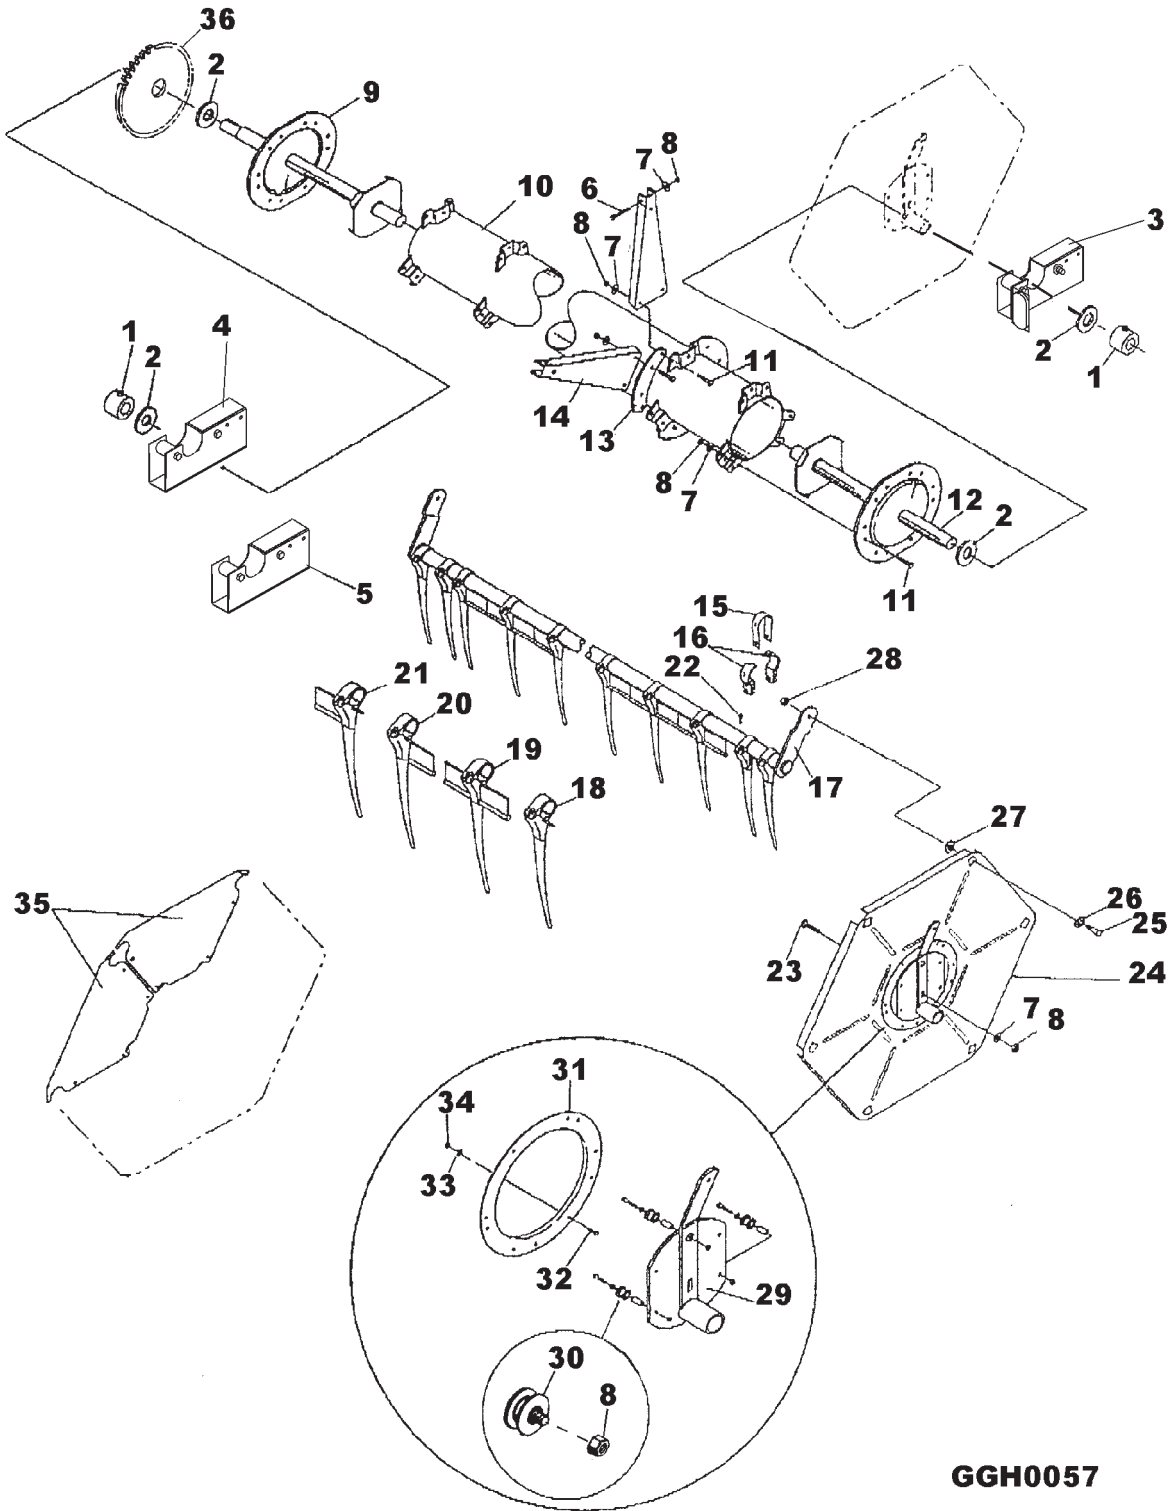

7000 & 8000 GRAIN HEADERS
REEL

PICKUP REEL (HCC)

LEVEL ("2")

FLEX & RIGID (6 INCH FINGER SPACING)

8000 & 7000

GGH0057

**7000 & 8000 GRAIN HEADERS
REEL**

77

**PICKUP REEL (HCC)
LEVEL ("2")
FLEX & RIGID (6 INCH FINGER SPACING)
8000 & 7000**

ITEM	NUMBER	QTY	DESCRIPTION
1	71368521	2	COLLAR, LOCK
	70950880	4	SCREW, SET M10 X 1.5 X 10
2	71136184	4	WASHER, SPECIAL 2-1/4" O.D.
3	71354435	1	BRACKET ASY., LH (INCL ROLLERS, SPACERS, & HARDWARE)(18' THRU 30')
4	71370463	1	BRACKET ASY., RH (18 & 20'(INCL ITEMS 3, ROLLERS, SPACERS & HARDWARE)
5	71354437	1	BRACKET ASY., RH (25' & 30')(INCL ITEMS 3, ROLLERS, SPACERS & HARDWARE)
6	7703218	AR	CAPSCREW, M10 X 1.5 X 50
7	70950220	AR	WASHER, LOCK, M10
8	70950985	AR	NUT, LOCK, M10 X 1.5
9	71388800	1	SHAFT, DRIVING-END/SINGLE (18' & 20')
	71389101	1	SHAFT, DRIVING END/DOUBLE (25' & 30')
10	71389115	1	SHAFT, CENTER (18')(5-SPIDER)
	71389114	1	SHAFT, CENTER (20')(5-SPIDER)
	71389112	1	SHAFT, CENTER (25')(6-SPIDER)
	71389110	1	SHAFT, CENTER (30')(7-SPIDER)
11	70950037	AR	CAPSCREW, M10 X 1.5 X 30
12	71389102	1	SHAFT, DRIVEN END
13	71389103	AR	PLATE, ASY.,(ANCHOR) QTY=(9 FOR 18' & 20',15 FOR 25' & 30')
14	71367257	AR	ARM, REEL QTY=(30 FOR 18' & 20',42 FOR 25' & 30')
15	71367255	AR	STRAP, BEARING, REEL ARM QTY=(30 FOR 18' & 20',42 FOR 25' & 30')
16	71367256	AR	BEARING, REEL ARM QTY=(60 FOR 18' & 20',84 FOR 25' & 30')
17	71389123	6	TUBE, WELDMENT, FINGER (18')
	71389122	6	TUBE, WELDMENT, FINGER (20')
	71389120	6	TUBE, WELDMENT, FINGER (25')
	71389118	6	TUBE, WELDMENT, FINGER (30')
18	71389109	AR	FINGER, PLASTIC (NO BAT) QTY=(21 FOR 18' & 20',24 FOR 25' & 30')
19	71389106	AR	FINGER, PLASTIC (FULL BAT) QTY=(171 FOR 18',195 FOR 20',249 FOR 25' & 303 FOR 30')
20	71389108	AR	FINGER, PLASTIC (RH-BAT) QTY=(15 FOR 18' THRU 25',18 FOR 30')
21	71389107	AR	FINGER, PLASTIC (LH-BAT) QTY=(12 FOR 18' & 20',15 FOR 25',18 FOR 30')

CONTINUED

GGH0057
PR: t04d21j36a0018