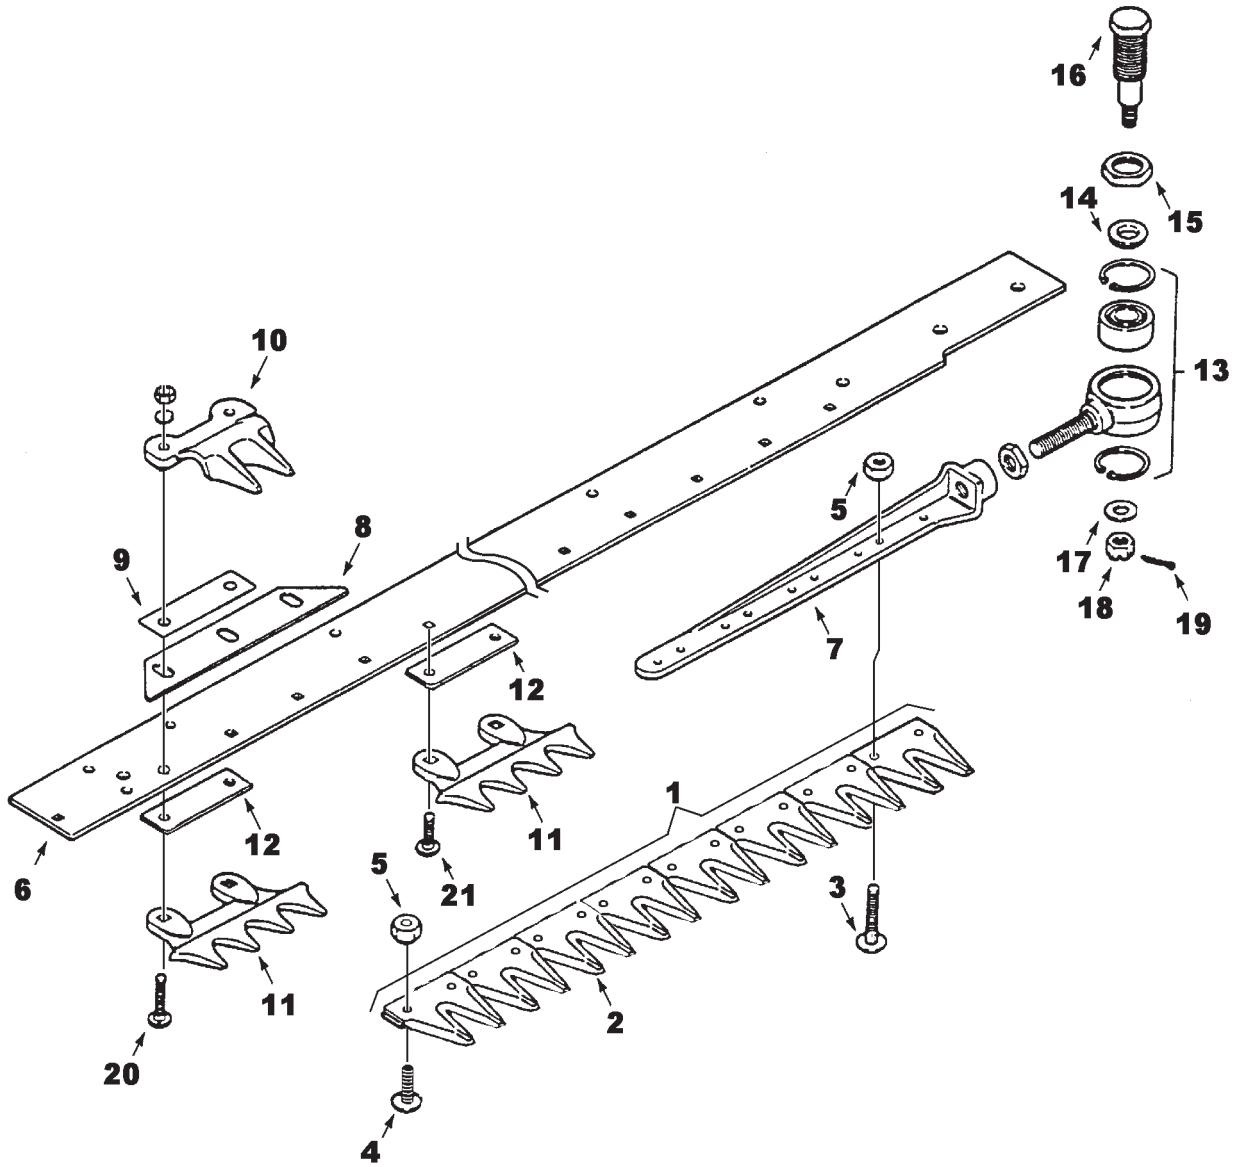

7000 & 8000 GRAIN HEADERS
CUTTER BAR

SICKLES & GUARDS
NARROW SPACED
CLEAN CUT
FLEX (8000)