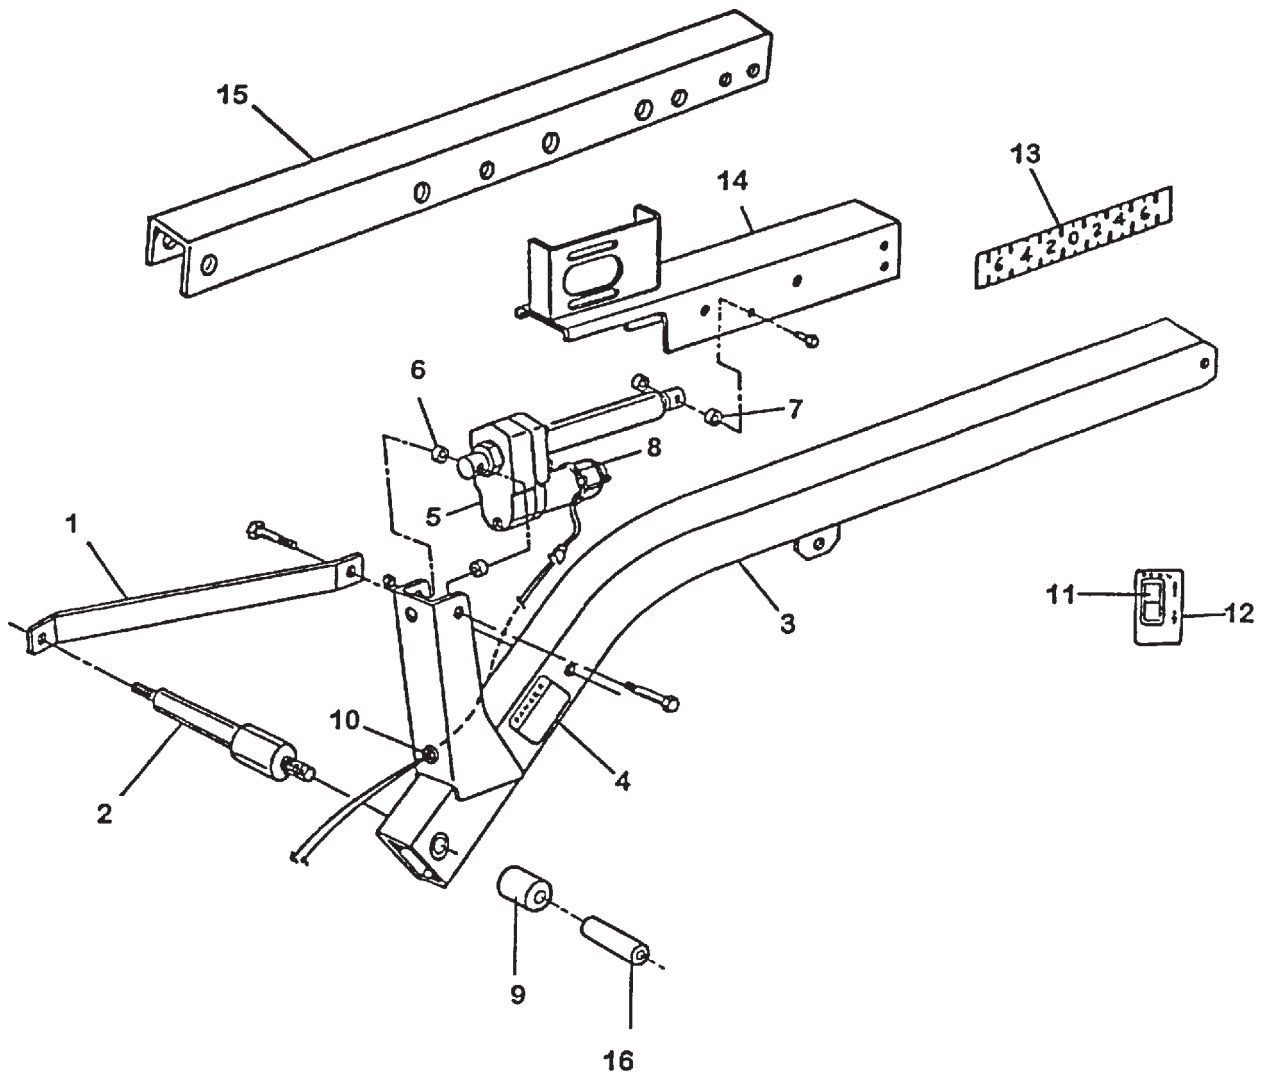

7000 & 8000 GRAIN HEADERS
REEL

REEL SUPPORTS
ELECTRIC REEL ADJUSTMENT
REEL FORE-AFT
FLEX & RIGID (8000 & 7000)

**7000 & 8000 GRAIN HEADERS
REEL**

71

**REEL SUPPORTS
ELECTRIC REEL ADJUSTMENT
REEL FORE-AFT
FLEX & RIGID (8000 & 7000)**

ITEM	NUMBER	QTY	DESCRIPTION
1	71365957	2	BRACE, REEL SUPPORT
	70920990	4	CAPSCREW, 1/2NC X 3-1/2
	70922134	4	NUT, LOCK, 1/2NC
2	71355694	2	SHAFT, REEL SUPPORT
	70918432	4	WASHER, 5/8
	7774458	4	NUT, FLANGED, 5/8NC
3	71373662	2	SUPPORT, WLMT, REEL
	13811X	2	FITTING, LUBE
	70922918	4	CAPSCREW, 3/8 X 3-1/4
	70931211	6	NUT, FLANGE, 3/8
	70921972	2	CAPSCREW, 3/8 X 2-1/2
	Y704635	2	NUT, LOCK, 3/8
	71306292	2	DECAL, REEL RAM STOP
71359803	2	DECAL, REEL RAM STOP (FRENCH)	
5	71385146	2	ACTUATOR (COMPLETE)
	71406229	AR	MOTOR, ACTUATOR
	70923320	2	CAPSCREW, 1/2 X 3
	70926116	2	CAPSCREW, 1/2 X 3-3/4
	70918431	4	WASHER, FLAT 1/2 USS
	70922134	4	NUT, LOCK 1/2
6	71365960	4	SPACER
7	71365954	4	SPACER
8	70925442	2	TIE, MOTOR
9	71354277	2	ROLLER
10	70925425	7	GROMMET
11	71364182	1	SWITCH, REEL POSITION (IN CAB)
	70937583	2	SCREW, #6-32 X 5/16
12	71366484	1	LABEL, SWITCH
13	71365741	2	DECAL, REEL POSITION
14	71373659	1	SUPPORT WLDMT., MOTOR
	70922918	3	CAPSCREW, 3/8 X 3-1/4
	Y704635	1	NUT, LOCK 3/8
	70931211	2	NUT, 3/8
15	71373658	1	SUPPORT REEL, ADJ. LH
	Y704635	2	NUT, LOCK 3/8
	70922918	2	CAPSCREW, 3/8 X 3-1/4
16	71354276	2	SPACER
17	71366485	1	LABEL, LADDER LIFT (NOT ILLUSTRATED)
-	71392046	1	*KIT, ELECTRIC REEL FORE & AFT
-	71363089	1	*KIT, POWER ADJUSTMENT (ELECTRIC)

*(ORDER THRU DEALER CENTRAL)

GGH0071
PR: t04d21j36a0016