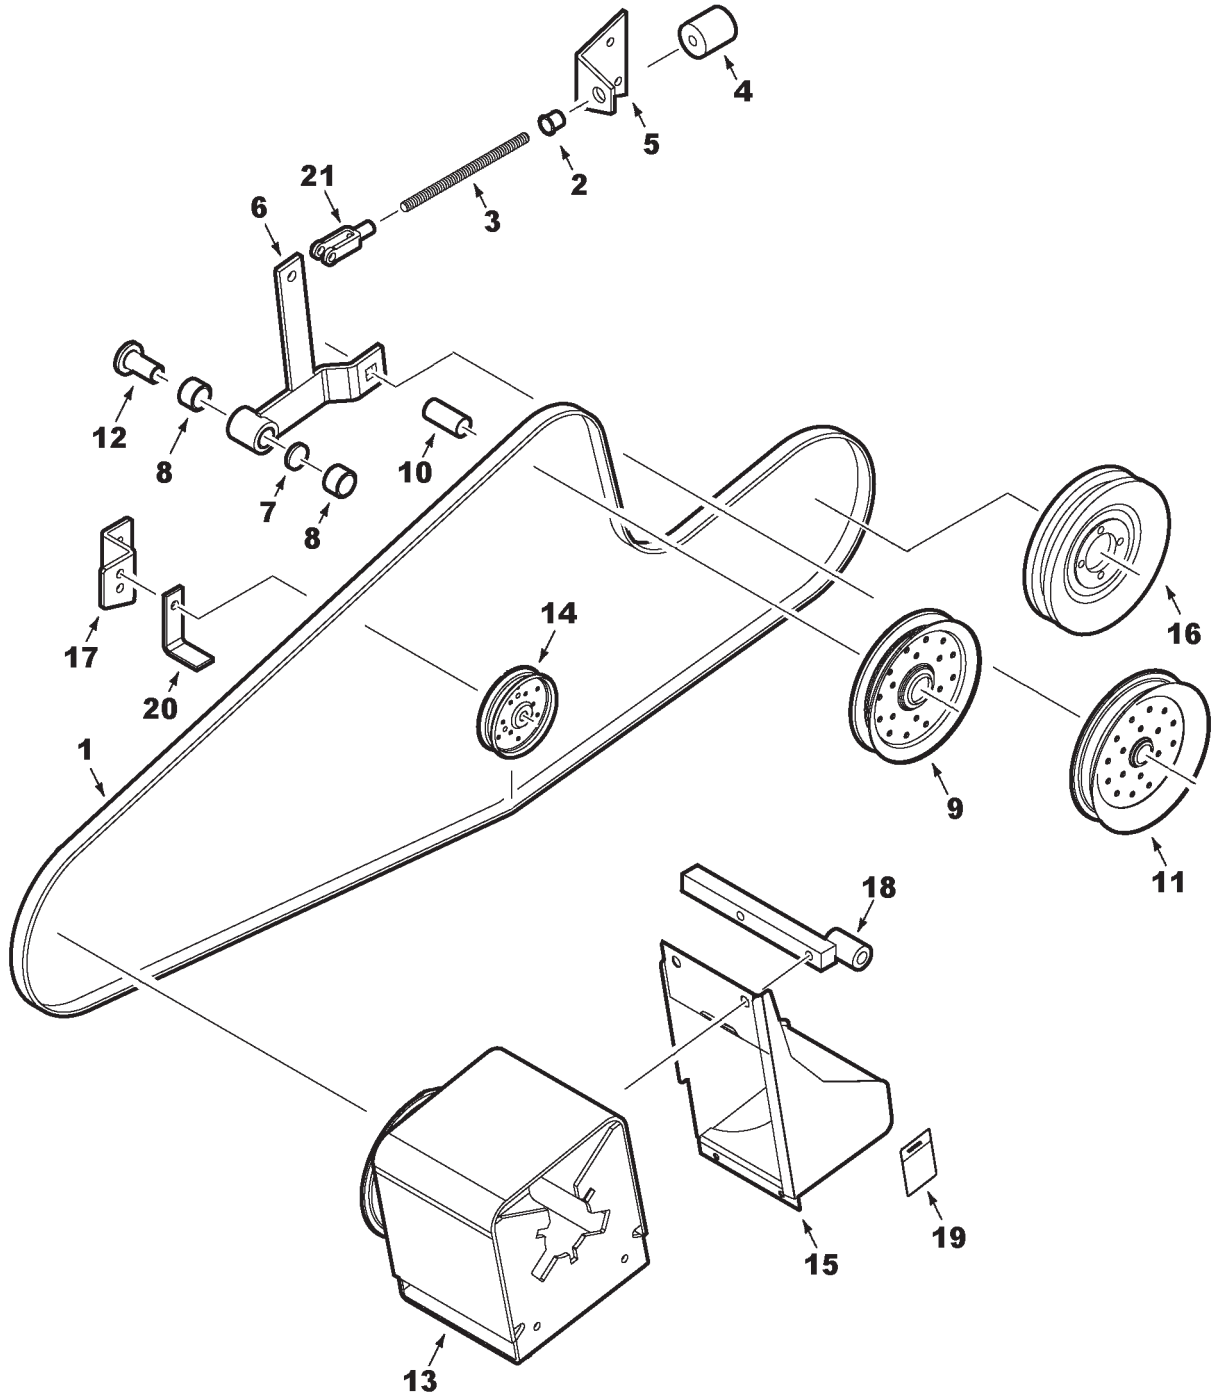

7000 & 8000 GRAIN HEADERS
DRIVES

GRAIN HEADER DRIVES
SICKLE DRIVE
RIGID (7000)