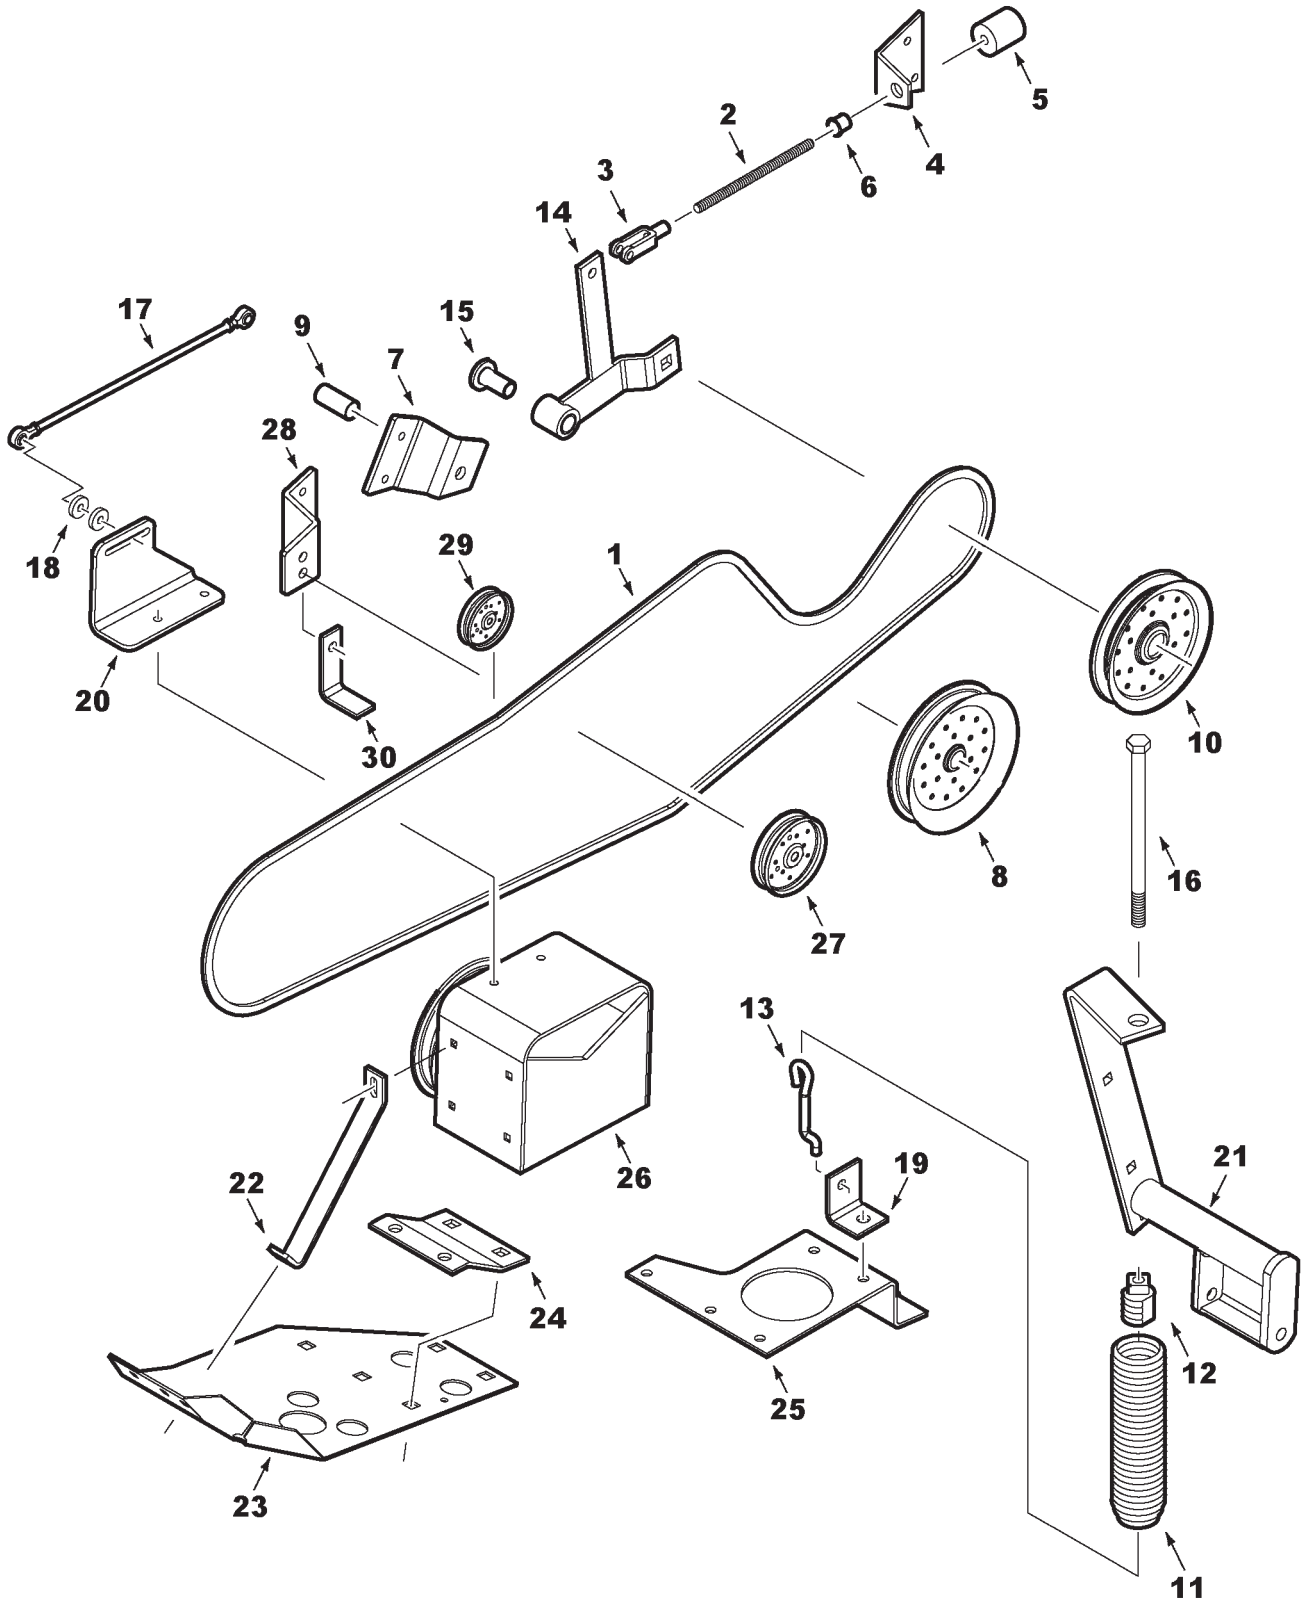

7000 & 8000 GRAIN HEADERS
DRIVES

SICKLE DRIVE
FLEX (8000)