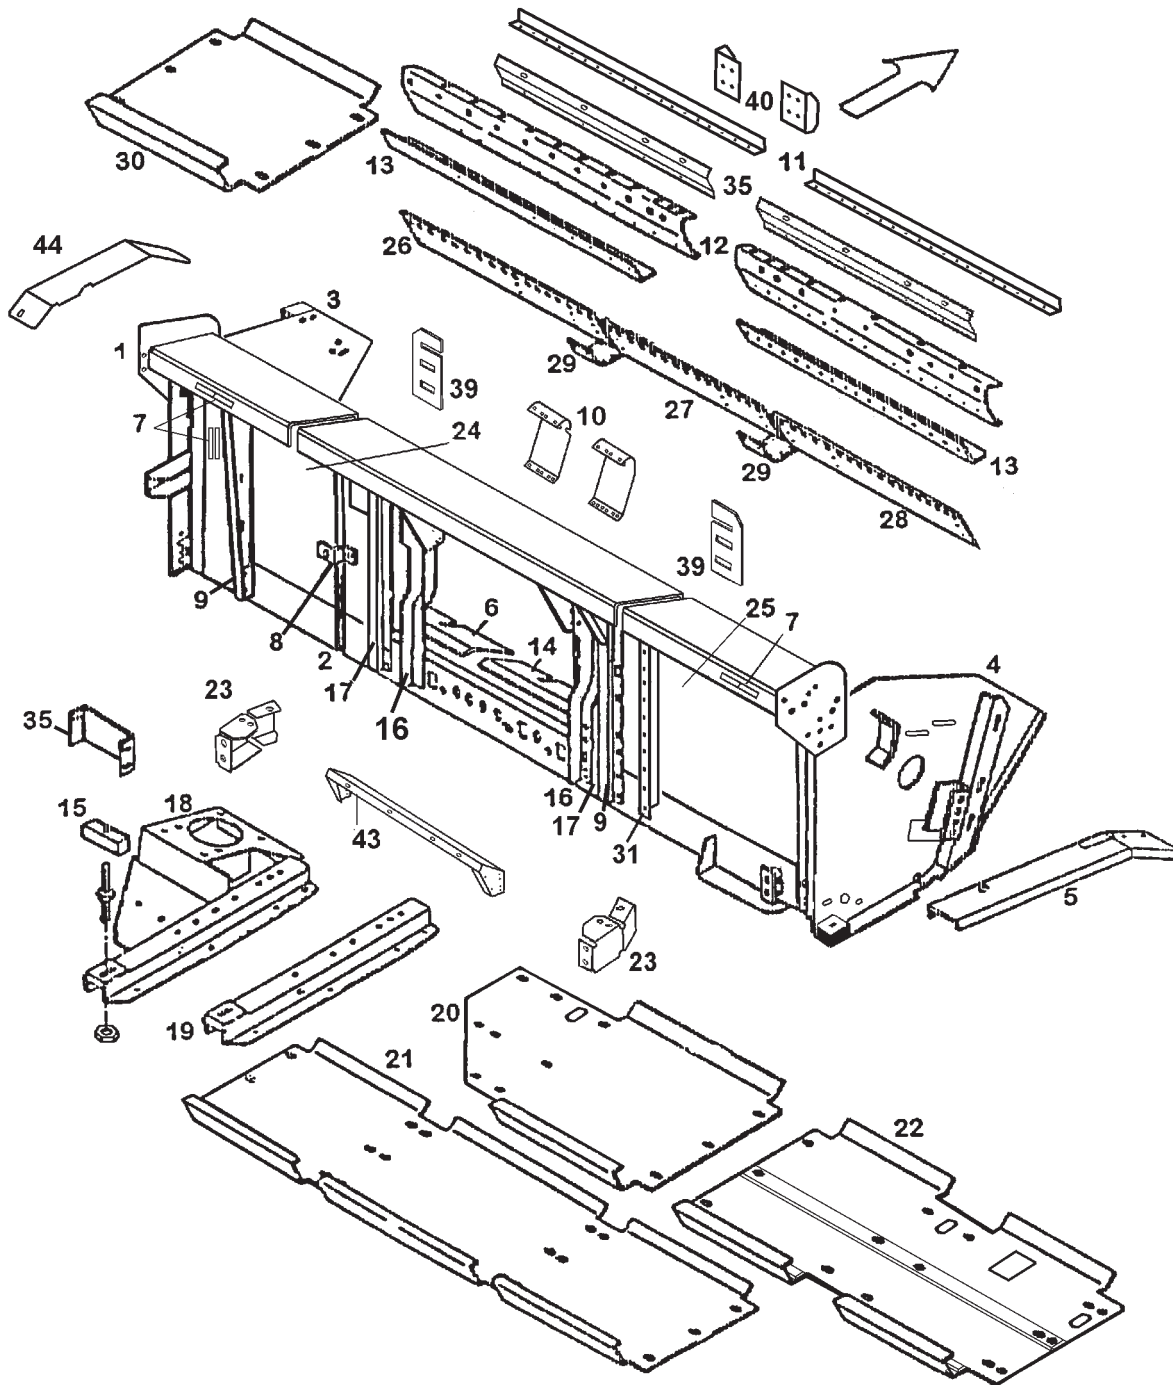

7000 & 8000 GRAIN HEADERS HOUSING

HOUSING RIGID (7000)

**7000 & 8000 GRAIN HEADERS
HOUSING**

27

**HOUSING
RIGID (7000)**

ITEM	NUMBER	QTY	DESCRIPTION	
1	71377600	1	TRUSS ASY. (25')	
	71377597	1	TRUSS ASY. (30')	
	71385088	1	CHART, LUBRICATION	
	71378613	1	DECAL, HEADER	
	70937658	AR	GROMMET, 7/8" I.D. X 1-5/8" O.D.	
2	71375396B	1	FRAME ASY., LOWER (25')	
	71375732	1	FRAME ASY., LOWER (30')	
3	71394589B	1	END ASY. LH	
	71324207	AR	REFLECTOR, AMBER	
	70918147	2	SCREW, #10 X 1/2	
	70910533	2	WASHER, LOCK, #10	
	70917415	2	NUT, #10	
	Y705624	1	WASHER, 1/2	
	70924744	4	CAPSCREW, 5/8NC X 1-1/2	
	70918268	4	WASHER, 5/8	
	70917373	4	LOCKWASHER, 5/8	
	70923502	AR	CAPSCREW, 1/2NC X 4	
	70922134	AR	NUT, LOCK, 1/2NC	
	4	71373635	1	END ASY., RH (25' & 30')
		70924744	4	CAPSCREW, 5/8NC X 1-1/2
		70918268	4	WASHER, 5/8
		70917373	4	LOCKWASHER, 5/8
70923502		AR	CAPSCREW, 1/2NC X 4	
70922134		AR	NUT, LOCK, 1/2NC	
Y705624		1	WASHER, 1/2	
5		71366166	1	REINFORCEMENT, END, RH (25' & 30')
	71373374	1	REINFORCEMENT, END, LH (25' & 30')	
	70931350	AR	BOLT, RHSN, 3/8 X 1.0	
	7703424	AR	CAPSCREW, 3/8 X 1.0	
	70931211	AR	NUT, SER. FLG., 3/8	
	6	71399926	1	STRIP SEAL, LH
		71335690	6	SCREW, TORX 5/16 X 3/4
7	700717402	2	REFLECTOR, RED (QTY. 4 FOR 30')	
	700717404	2	REFLECTOR, ORANGE (QTY. 4 FOR 30')	
8	71354496	1	BRACKET, REEL LIFT HOSE	
	70927075	1	BOLT, RHSN 5/16 X 1	
	70931277	1	NUT, FLANGED, 5/16NC	
9	71380114	3	POST, INTERMEDIATE (QTY.5 FOR 30')	
	70931348	AR	BOLT, 3/8NC X 3/4	
	70931211	AR	NUT, FLANGED, 3/8NC	
	70931350	AR	BOLT, 3/8 X 1	
	70918430	AR	WASHER, FLAT, 1/2 X 1-1/4 X 14GA	
	70927075	AR	BOLT, RHSN, 5/16 X 1.0	
	70931277	AR	NUT, SER. FLG., 5/16	
	70923683	AR	SCREW, TAPTITE, 3/8 X 3/4	
10	71375359	1	**WEARPLATE, RETARDER, LH	
	71375270	1	**WEARPLATE, RETARDER, RH	
11	71375510	2	RETARDER, ANGLE, REAR (25')	
	71372968	2	RETARDER, ANGLE, REAR (30')	
	71335690	AR	SCREW, SELF TAP, 5/16 X 3/4	
	70931209	AR	NUT, FLANGED, 1/4NC	

CONTINUED

71376608
PR: t04d21j36a0005