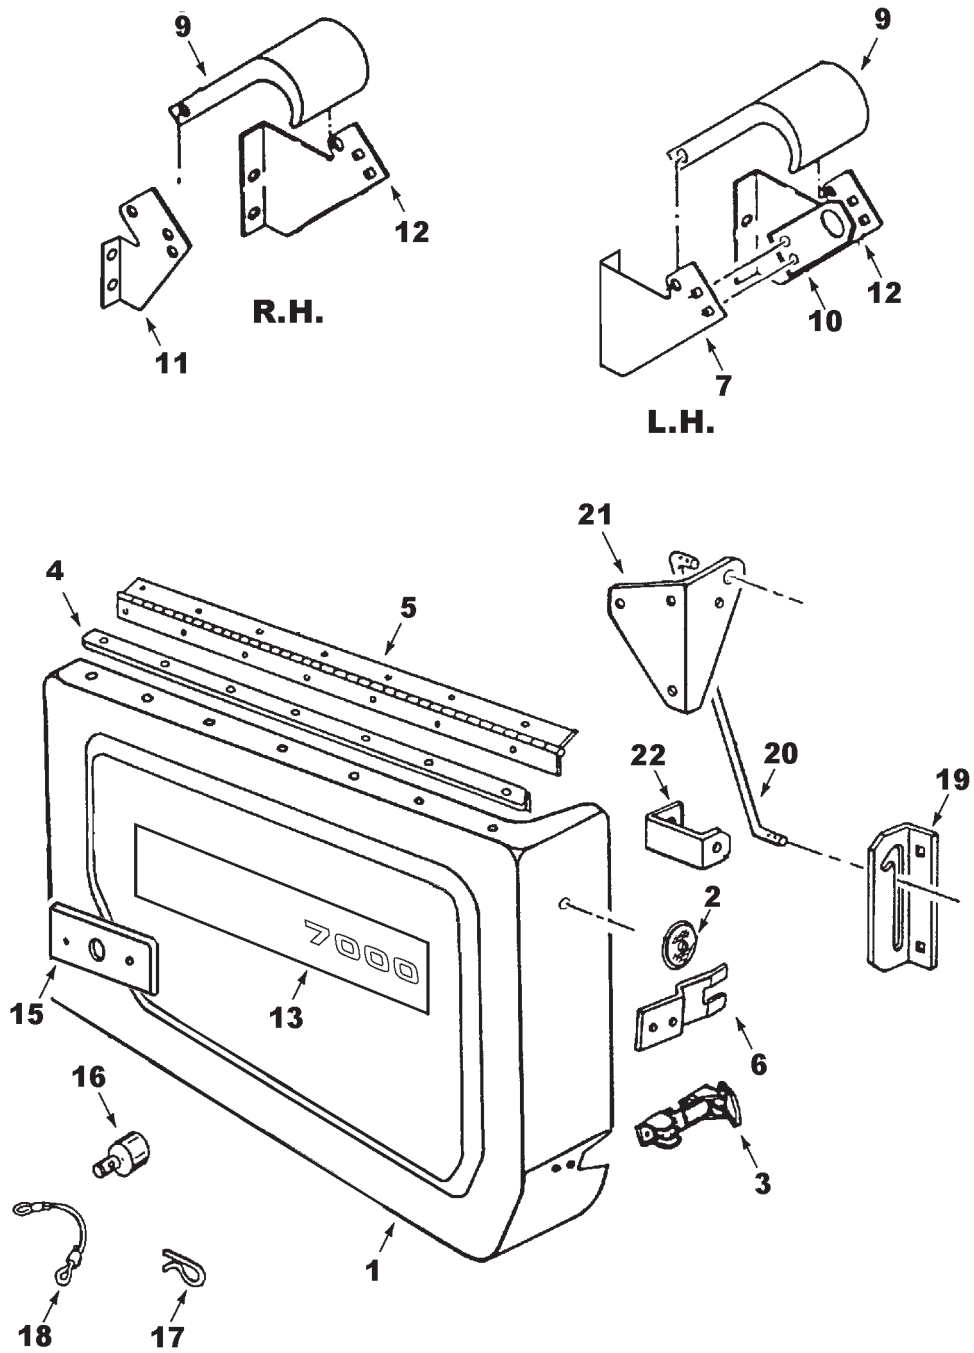

7000 & 8000 GRAIN HEADERS
SHIELDS

LH SHIELDS
FLEX & RIGID
8000 & 7000